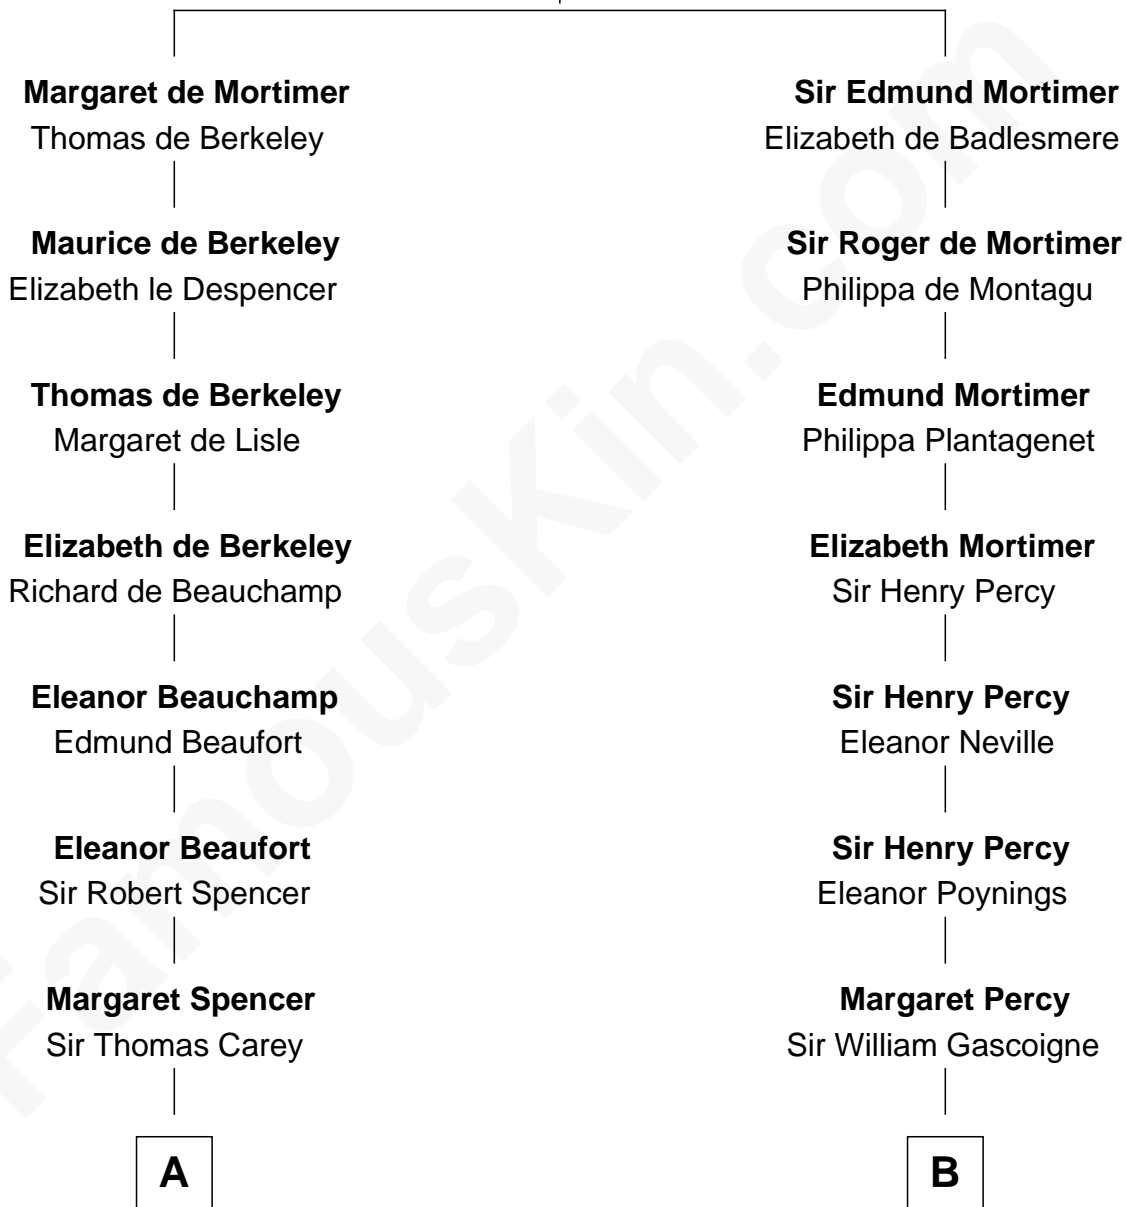

FamousKin.com Relationship Chart of

Nelson Rockefeller

41st U.S. Vice-President

15th cousin 6 times removed of

George Washington

1st U.S. President

Roger de Mortimer

Joan de Geneville

C

—
Lucy Avery

Godfrey Lewis Rockefeller

—
William Avery Rockefeller

Eliza Davison

—
John Davison Rockefeller

Laura Celestia Spelman

—
John Davison Rockefeller

Abby Greene Aldrich

—
Nelson Rockefeller

41st U.S. Vice-President

FamousKin.com