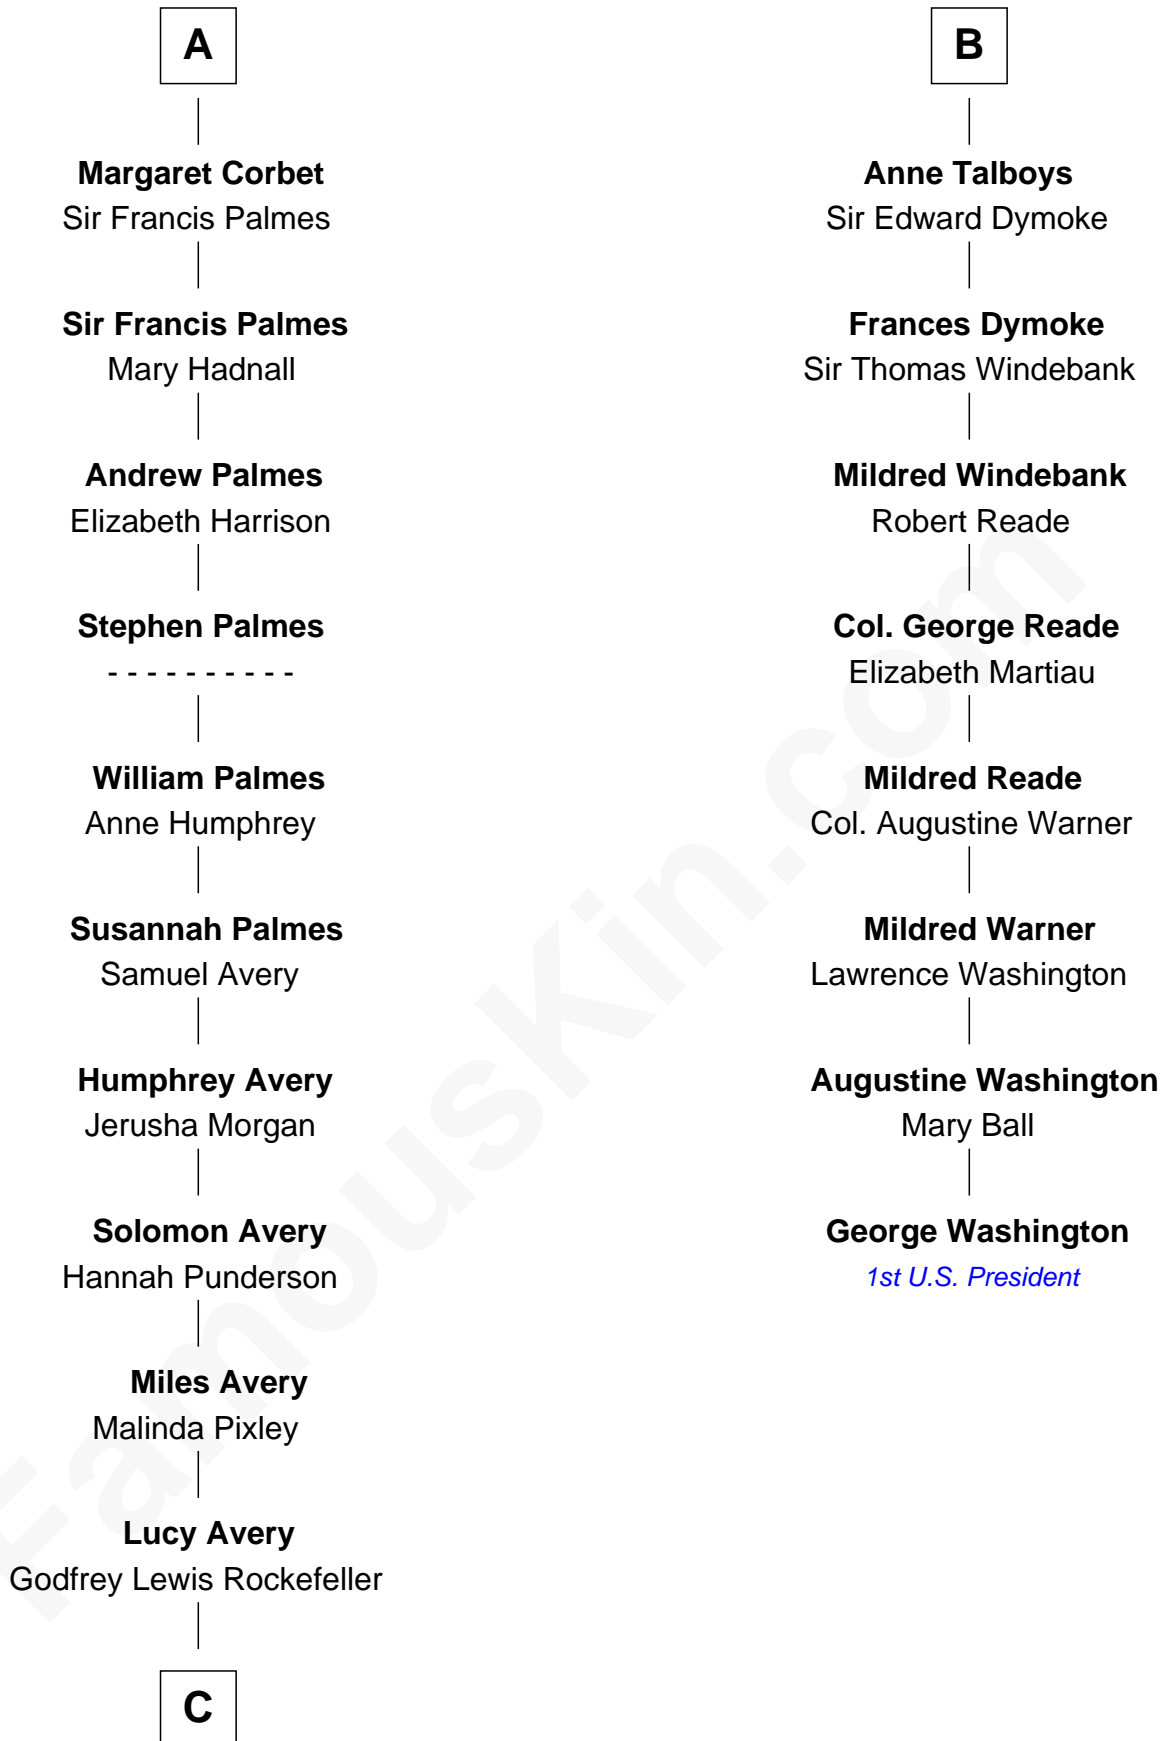

FamousKin.com Relationship Chart of

Nelson Rockefeller

41st U.S. Vice-President

14th cousin 6 times removed of

George Washington

1st U.S. President

C

—
William Avery Rockefeller

Eliza Davison

—
John Davison Rockefeller

Laura Celestia Spelman

—
John Davison Rockefeller

Abby Greene Aldrich

—
Nelson Rockefeller

41st U.S. Vice-President

FamousKin.com