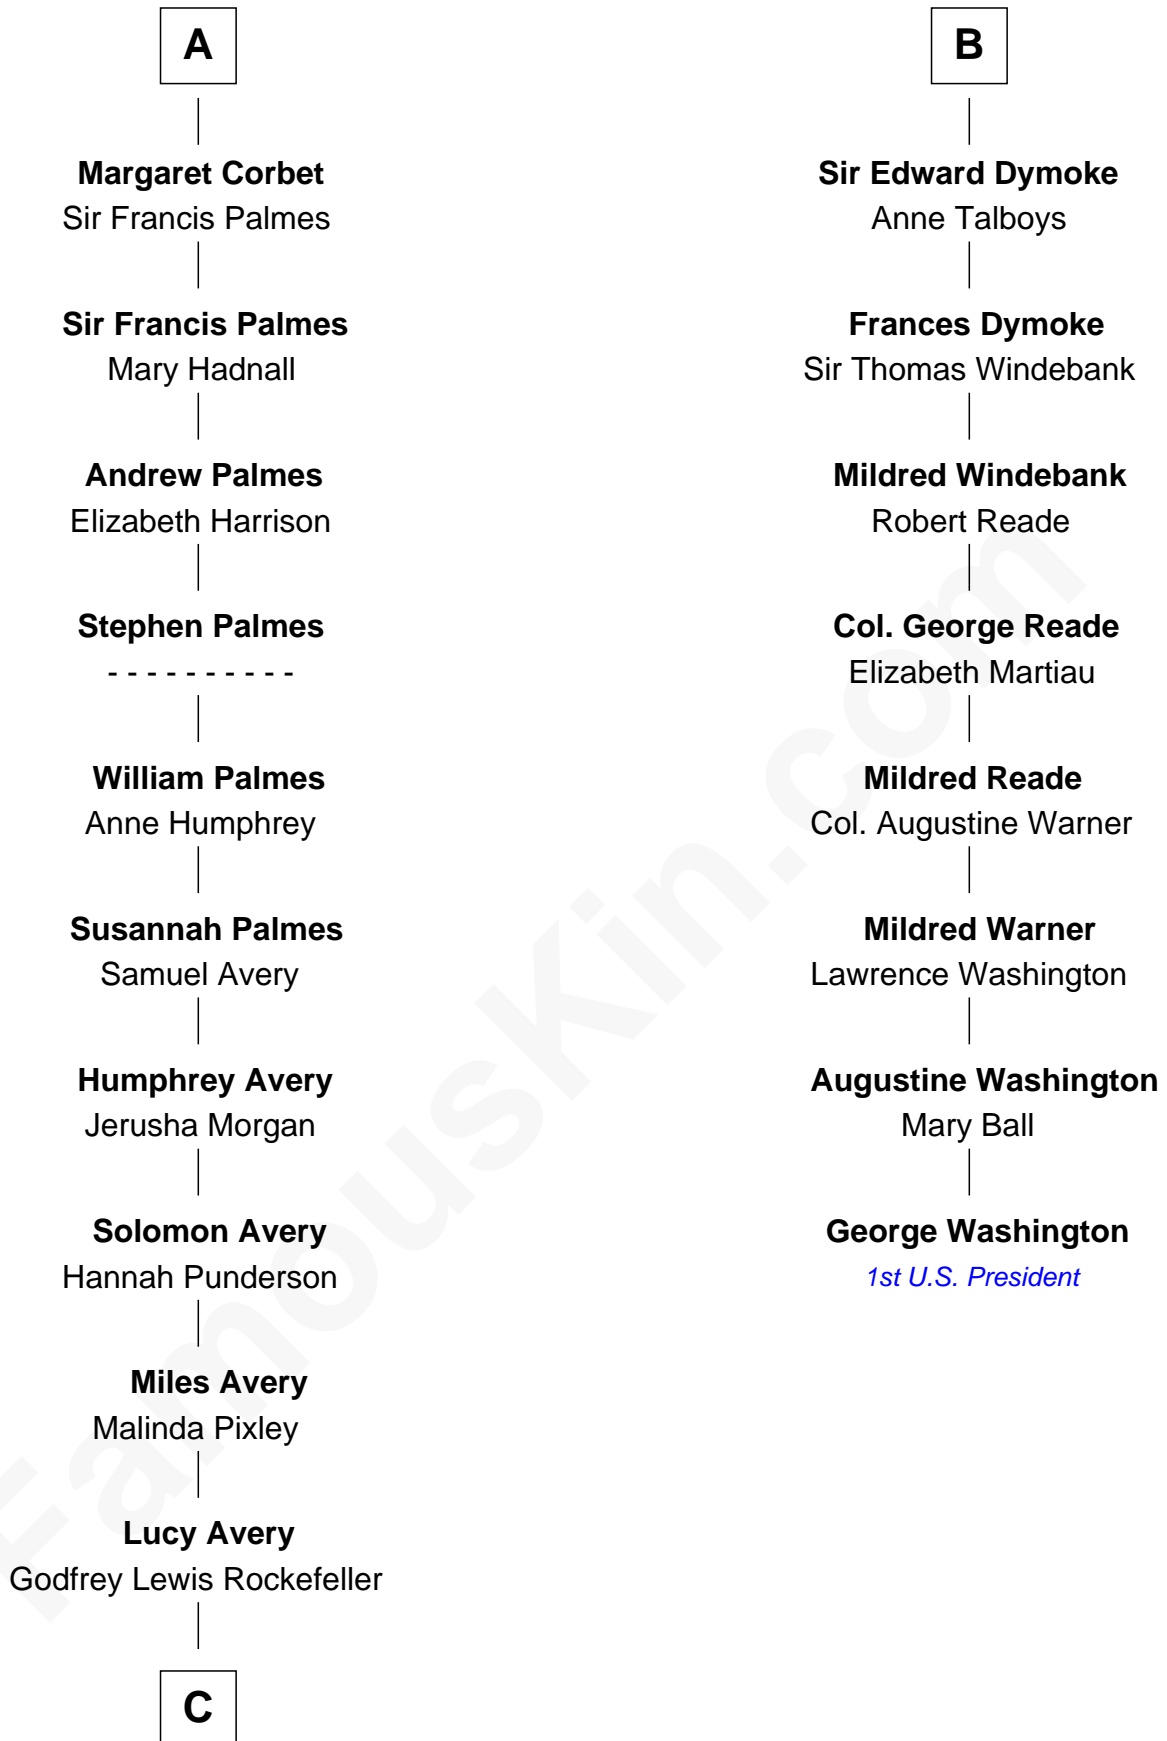

FamousKin.com Relationship Chart of

Nelson Rockefeller

41st U.S. Vice-President

14th cousin 6 times removed of

George Washington

1st U.S. President

C

William Avery Rockefeller

Eliza Davison

John Davison Rockefeller

Laura Celestia Spelman

John Davison Rockefeller

Abby Greene Aldrich

Nelson Rockefeller

41st U.S. Vice-President

FamousKin.com