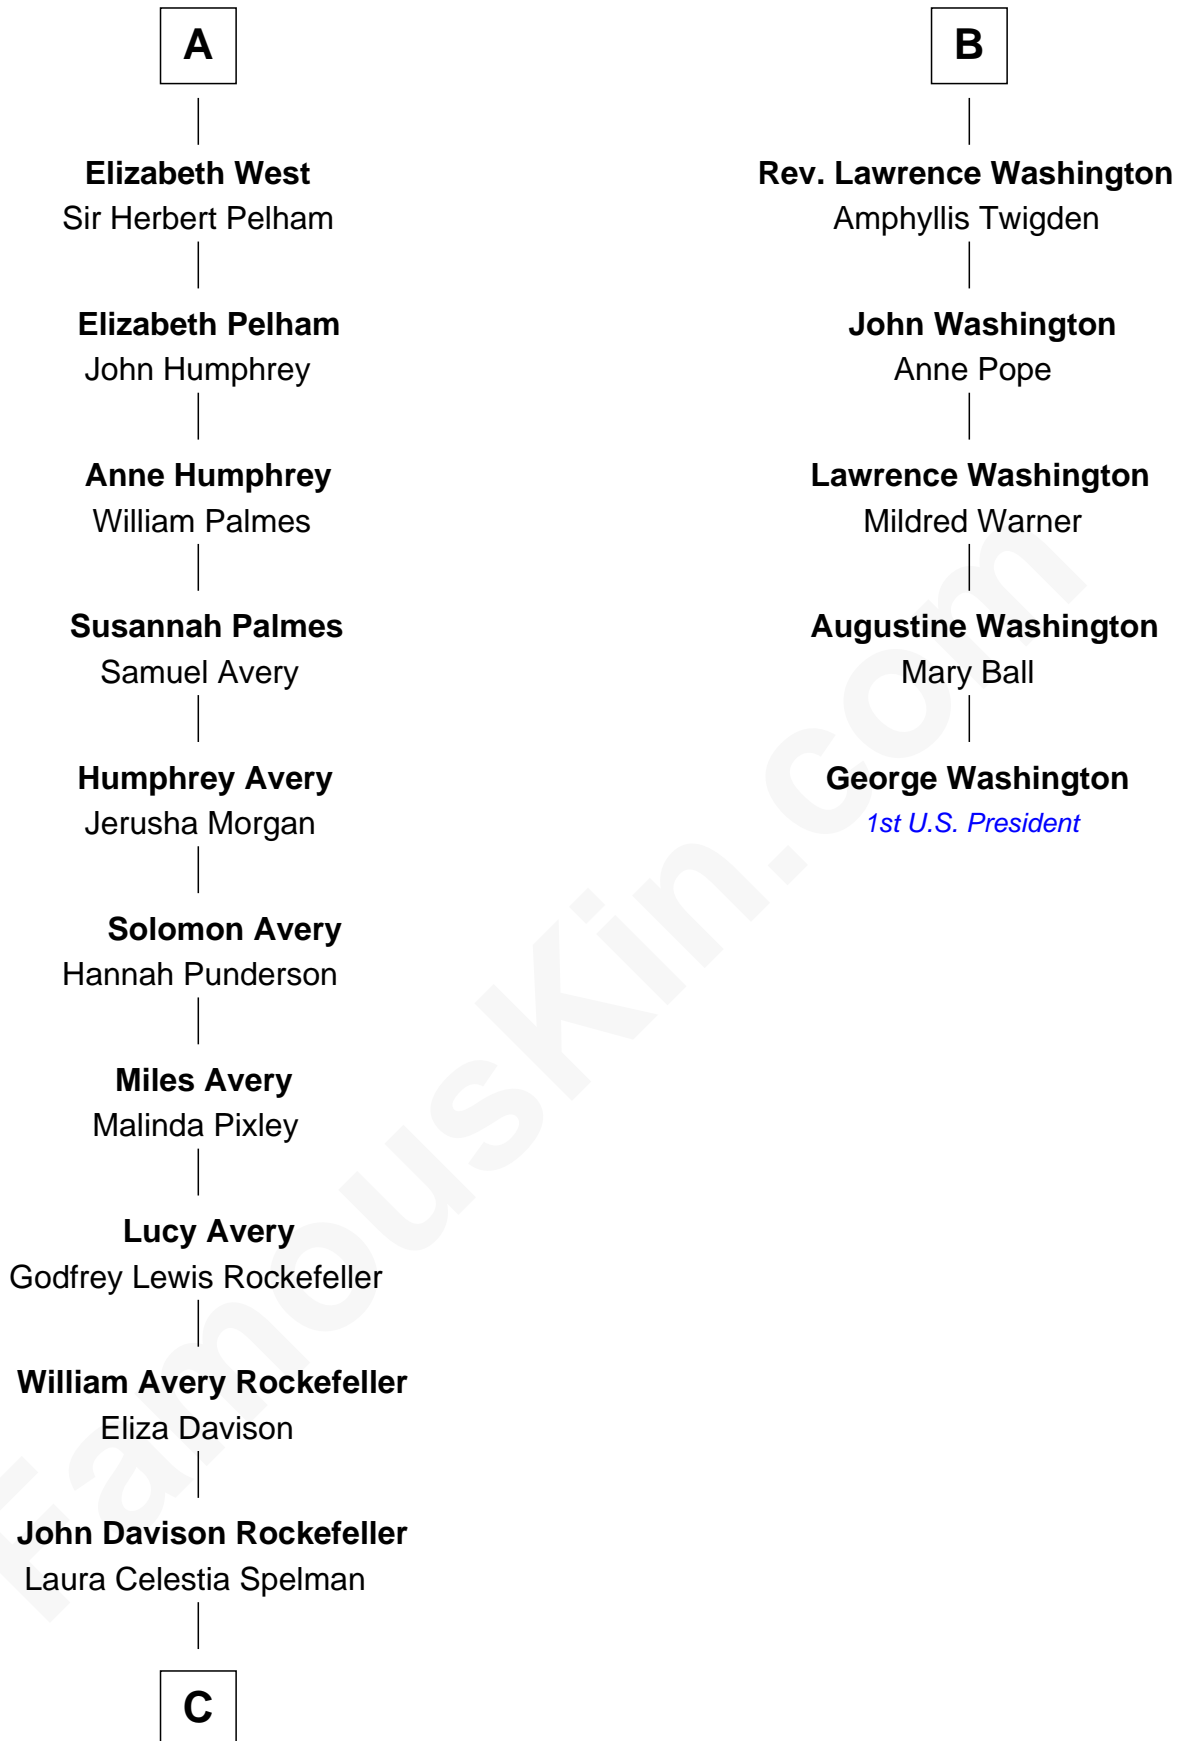

FamousKin.com Relationship Chart of

Nelson Rockefeller

41st U.S. Vice-President

11th cousin 7 times removed of

George Washington

1st U.S. President

Sir Thomas de Holand

Alice Fitzalan

Sir William Carey

Mary Boleyn

Catherine Carey

Sir Francis Knollys

Anne Knollys

Sir Thomas West

A

Eleanor Holand

John Butler

William Butler

Margaret Greeke

Margaret Butler

Lawrence Washington

B

C

John Davison Rockefeller

Abby Greene Aldrich

Nelson Rockefeller

41st U.S. Vice-President

FamousKin.com