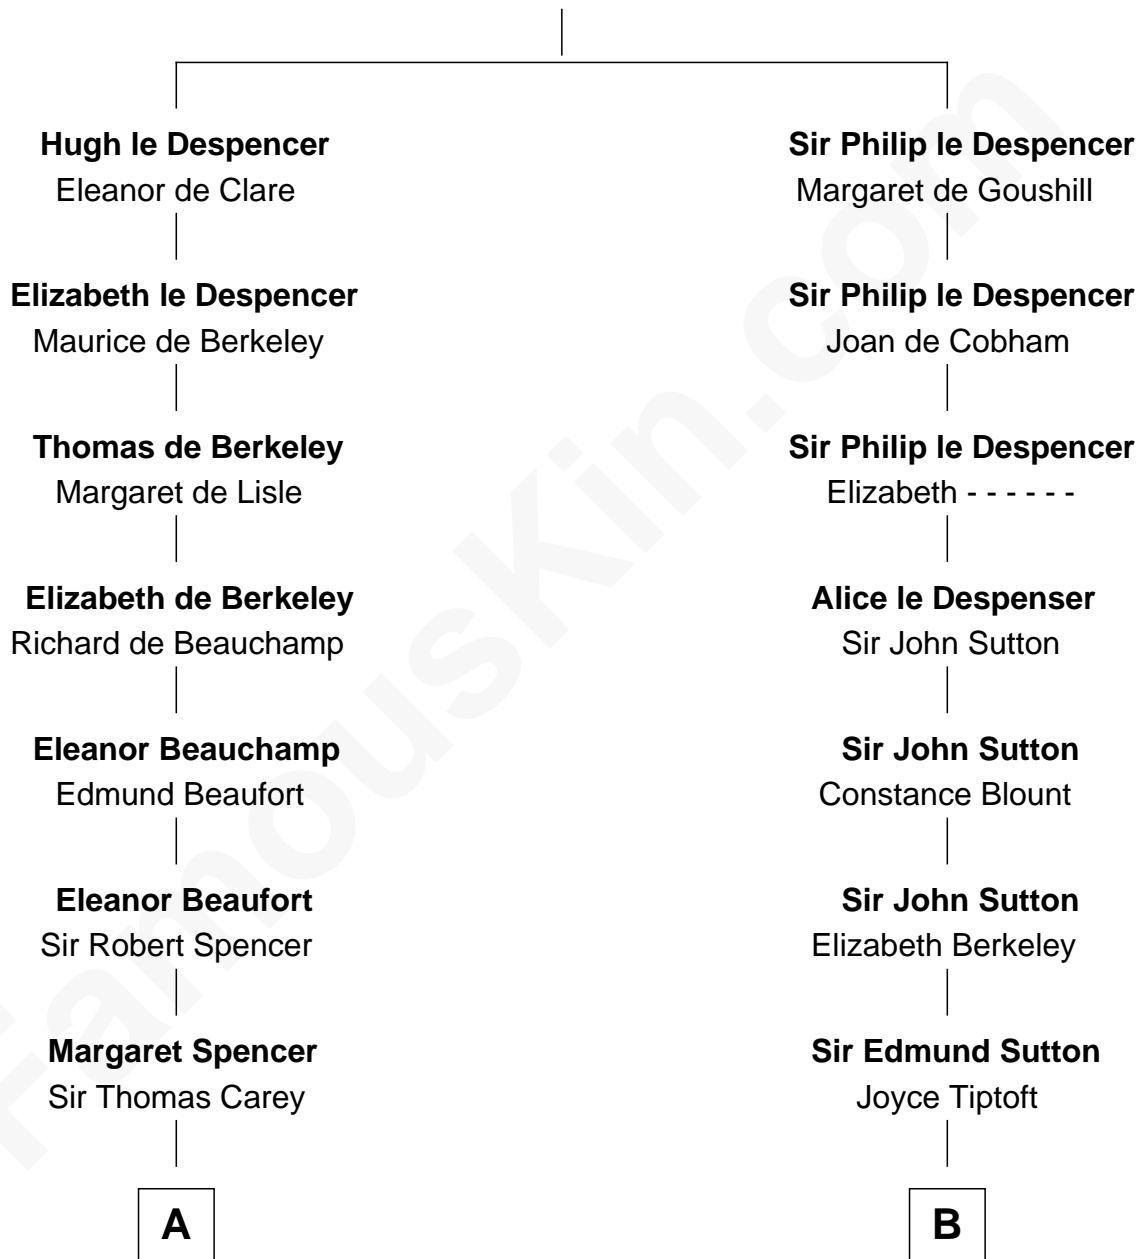

FamousKin.com Relationship Chart of

Nelson Rockefeller

41st U.S. Vice-President

15th cousin 6 times removed of

George Washington

1st U.S. President

Sir Hugh le Despencer

Isabella de Beauchamp

C

—
Lucy Avery

Godfrey Lewis Rockefeller

—
William Avery Rockefeller

Eliza Davison

—
John Davison Rockefeller

Laura Celestia Spelman

—
John Davison Rockefeller

Abby Greene Aldrich

—
Nelson Rockefeller

41st U.S. Vice-President

FamousKin.com