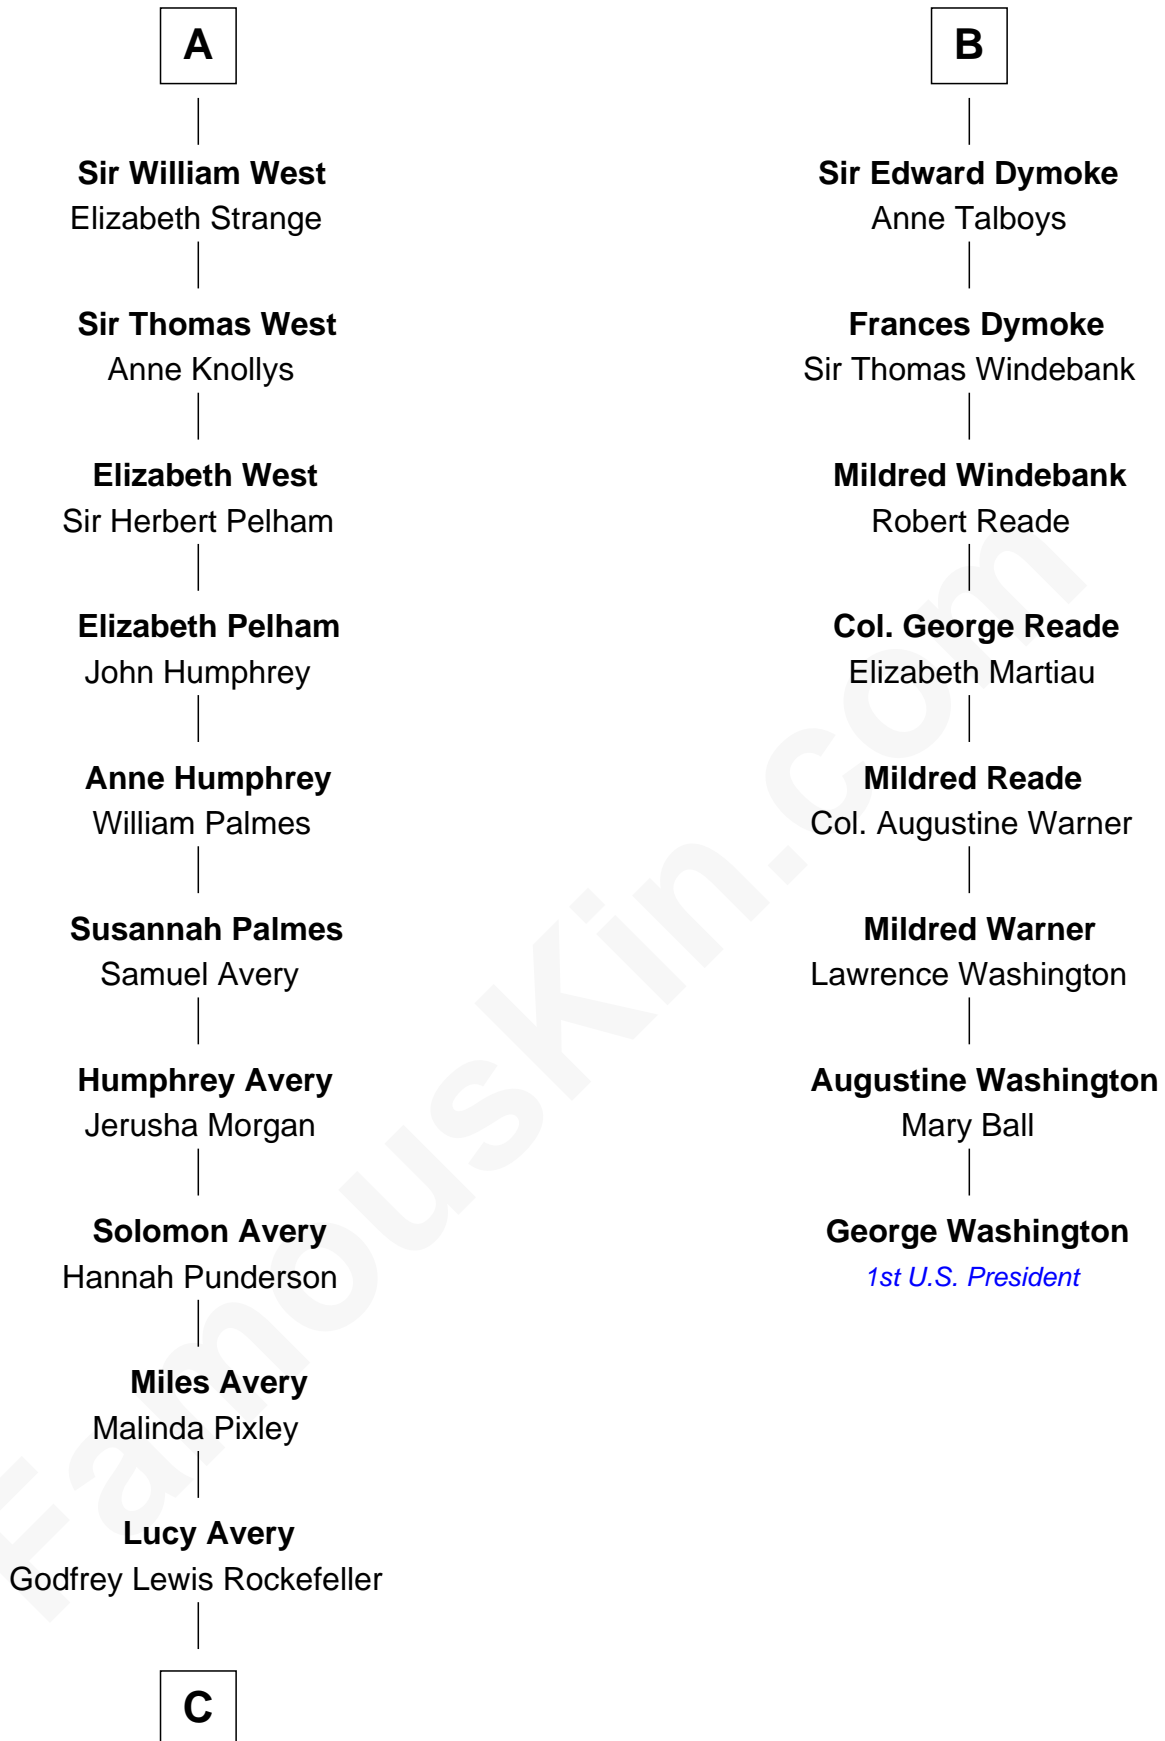

FamousKin.com Relationship Chart of

Nelson Rockefeller

41st U.S. Vice-President

14th cousin 6 times removed of

George Washington

1st U.S. President

Sir John de Mowbray

Aline de Braiose

John de Mowbray

Joan of Lancaster

Eleanor Mowbray

Roger de la Warre

Joan de la Warre

Sir Thomas West

Sir Reynold West

Margaret Thorley

Sir Richard West

Katherine Hungerford

Sir Thomas West

Eleanor Copley

Sir George West

Elizabeth Morton

A

John de Mowbray

Joan de Waterton

Margaret de Welles

Sir Thomas Dymoke

Sir Robert Dymoke

Ann Sparrow

B

C

—
William Avery Rockefeller