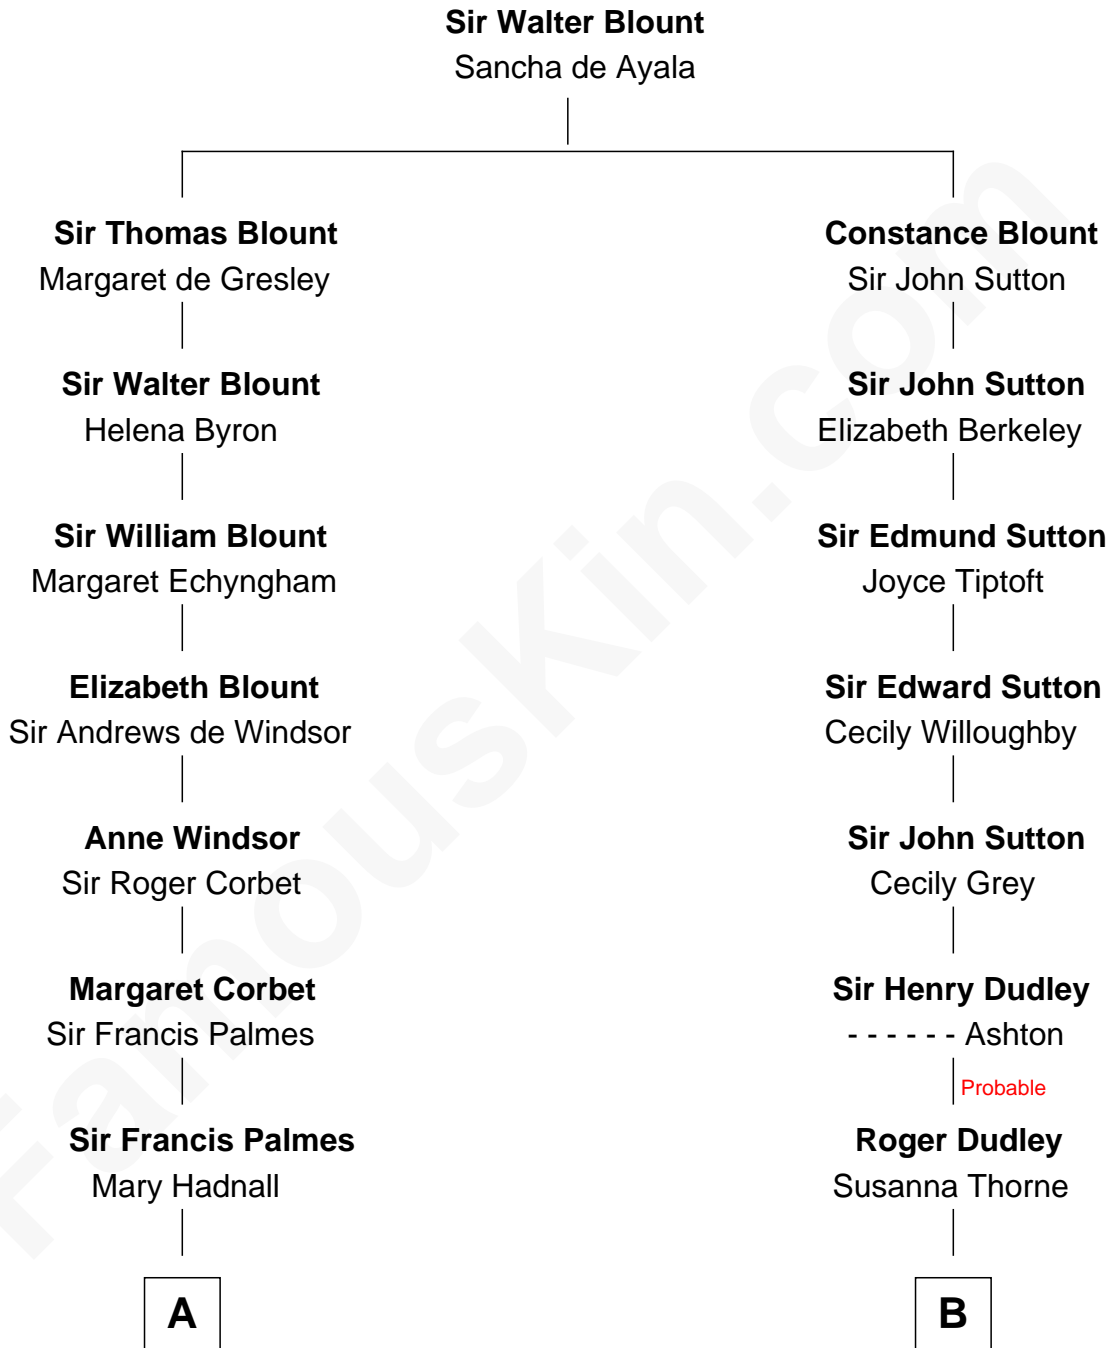

**FamousKin.com**  
**Relationship Chart of**  
**Nelson Rockefeller**  
*41st U.S. Vice-President*

**12th cousin 6 times removed of**  
**John Langdon**  
*Signer of the U.S. Constitution*

**C**

—  
**John Davison Rockefeller**

Abby Greene Aldrich

—  
**Nelson Rockefeller**

*41st U.S. Vice-President*

FamousKin.com