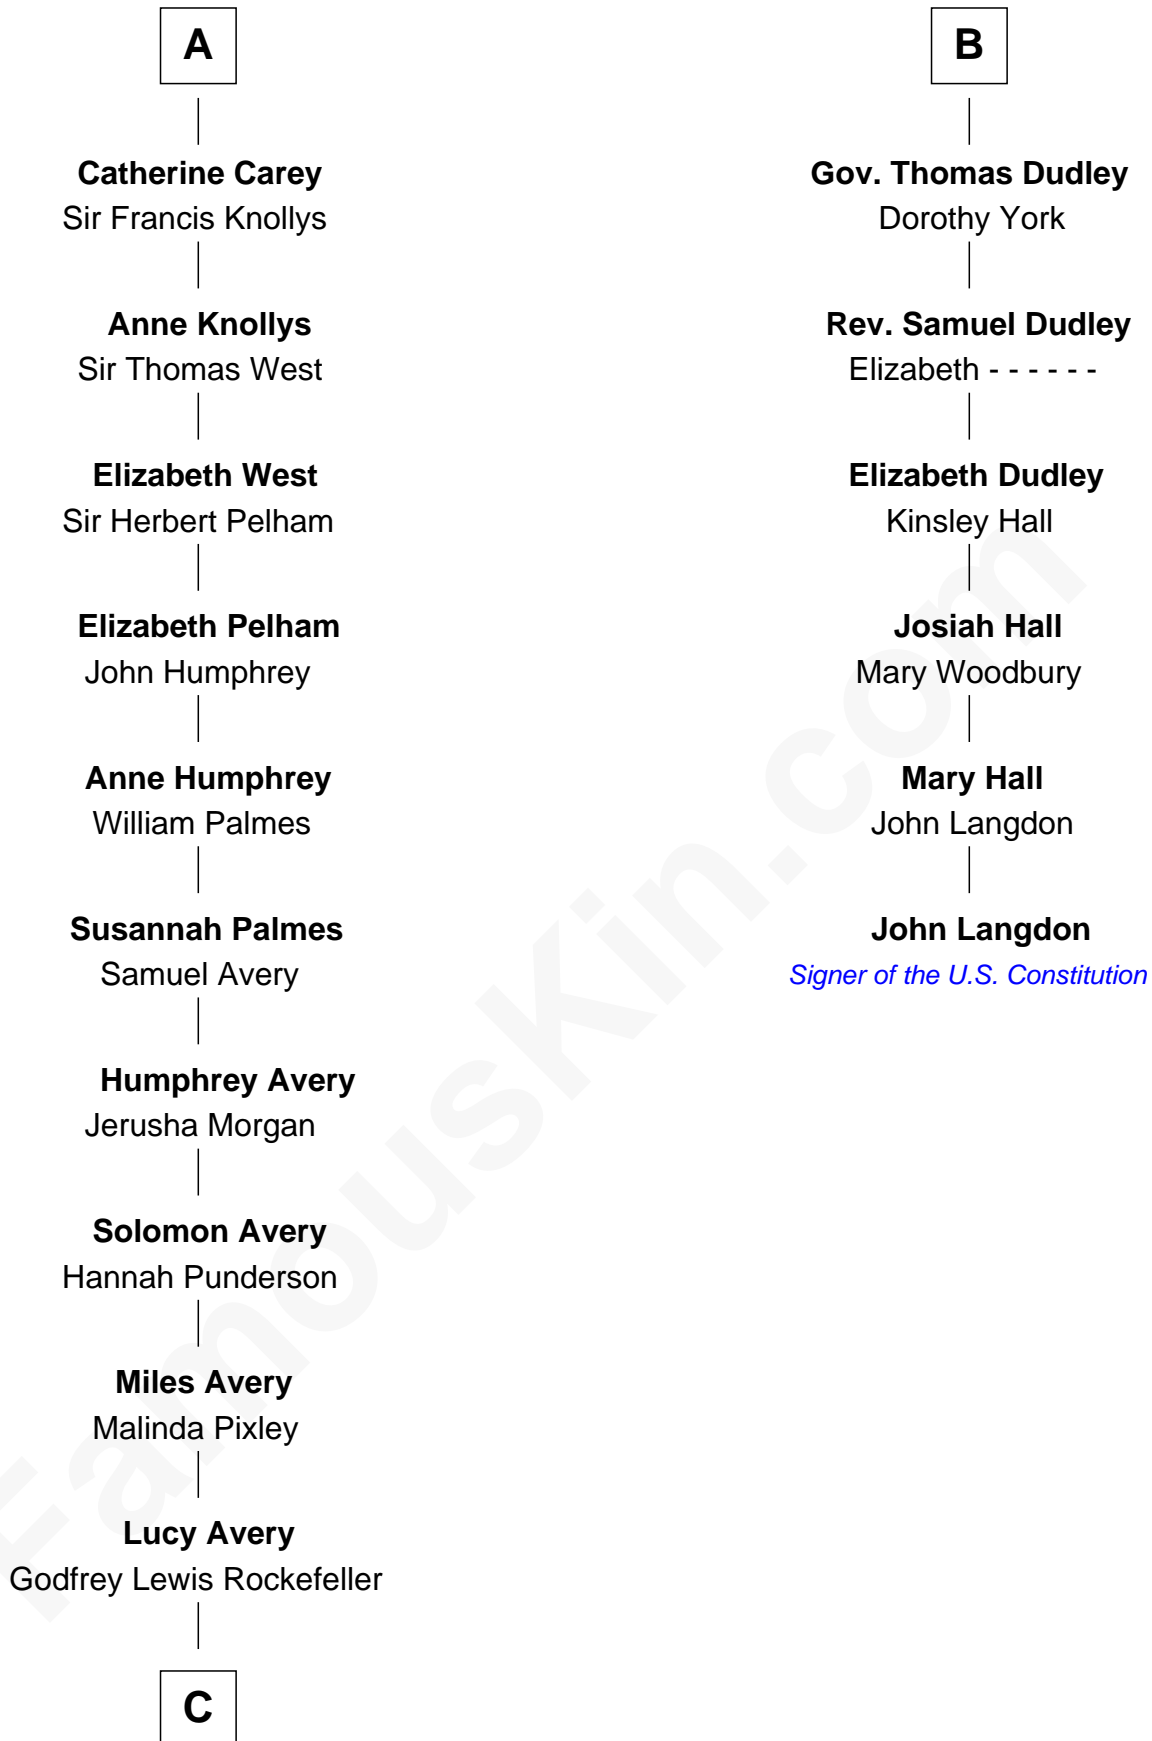

FamousKin.com
Relationship Chart of
Nelson Rockefeller
41st U.S. Vice-President

12th cousin 8 times removed of
John Langdon
Signer of the U.S. Constitution

C

William Avery Rockefeller

Eliza Davison

John Davison Rockefeller

Laura Celestia Spelman

John Davison Rockefeller

Abby Greene Aldrich

Nelson Rockefeller

41st U.S. Vice-President

FamousKin.com