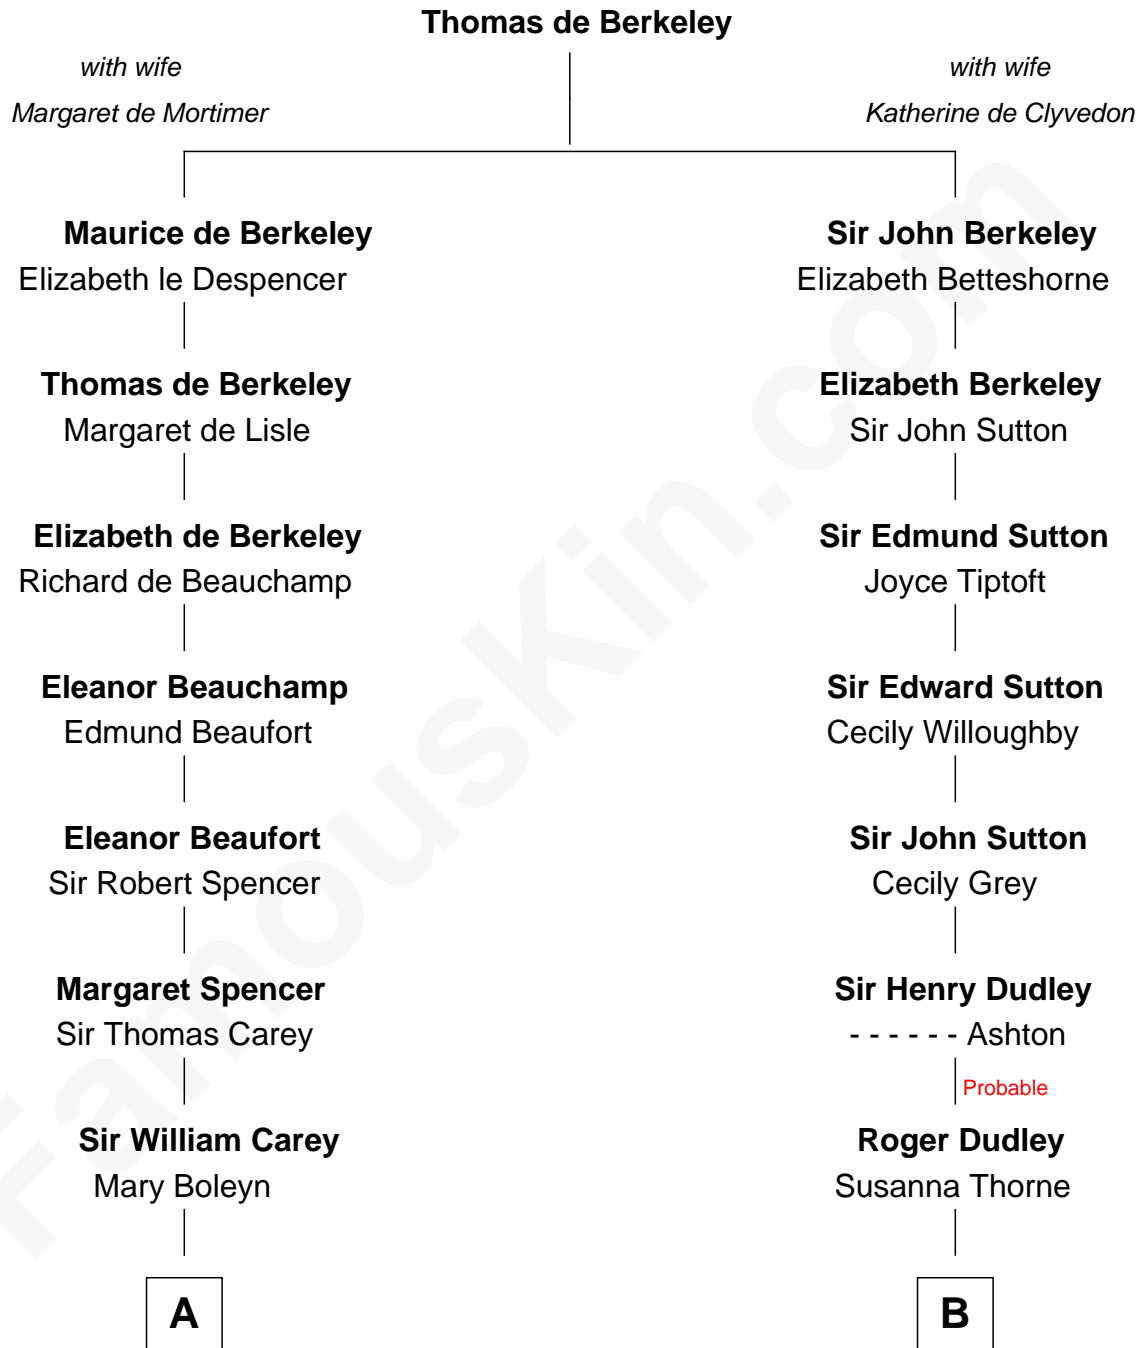

FamousKin.com
Relationship Chart of
Nelson Rockefeller
41st U.S. Vice-President

12th cousin 8 times removed of
John Langdon
Signer of the U.S. Constitution

C

William Avery Rockefeller

Eliza Davison

John Davison Rockefeller

Laura Celestia Spelman

John Davison Rockefeller

Abby Greene Aldrich

Nelson Rockefeller

41st U.S. Vice-President

FamousKin.com