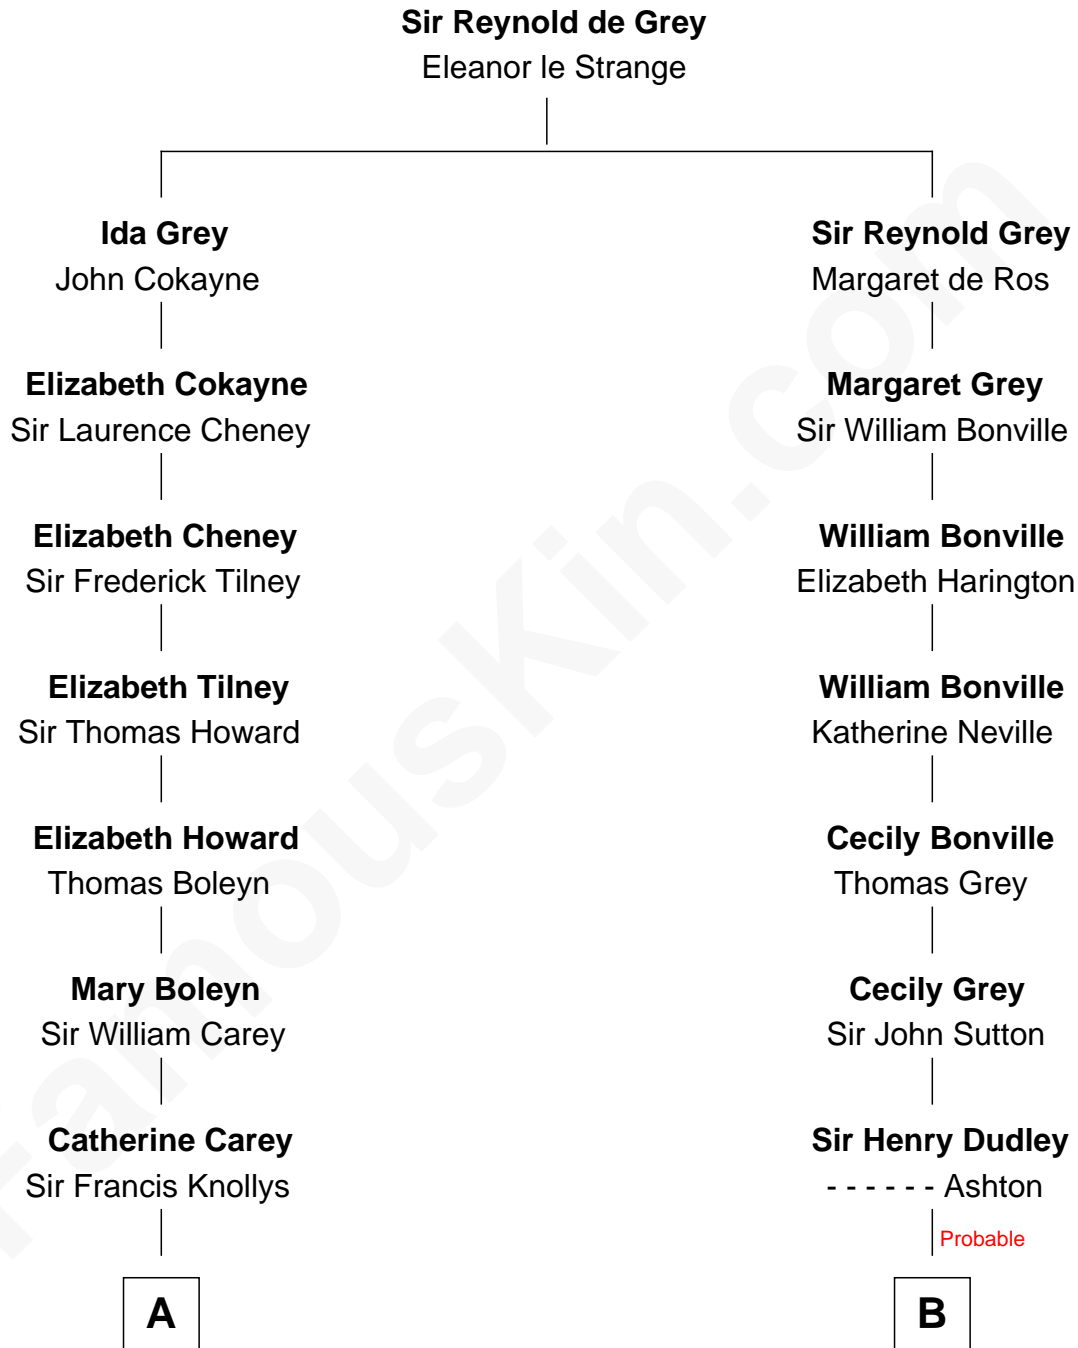

FamousKin.com Relationship Chart of

Nelson Rockefeller

41st U.S. Vice-President

13th cousin 6 times removed of

John Langdon

Signer of the U.S. Constitution

C

—
John Davison Rockefeller

Laura Celestia Spelman

—
John Davison Rockefeller

Abby Greene Aldrich

—
Nelson Rockefeller

41st U.S. Vice-President

FamousKin.com