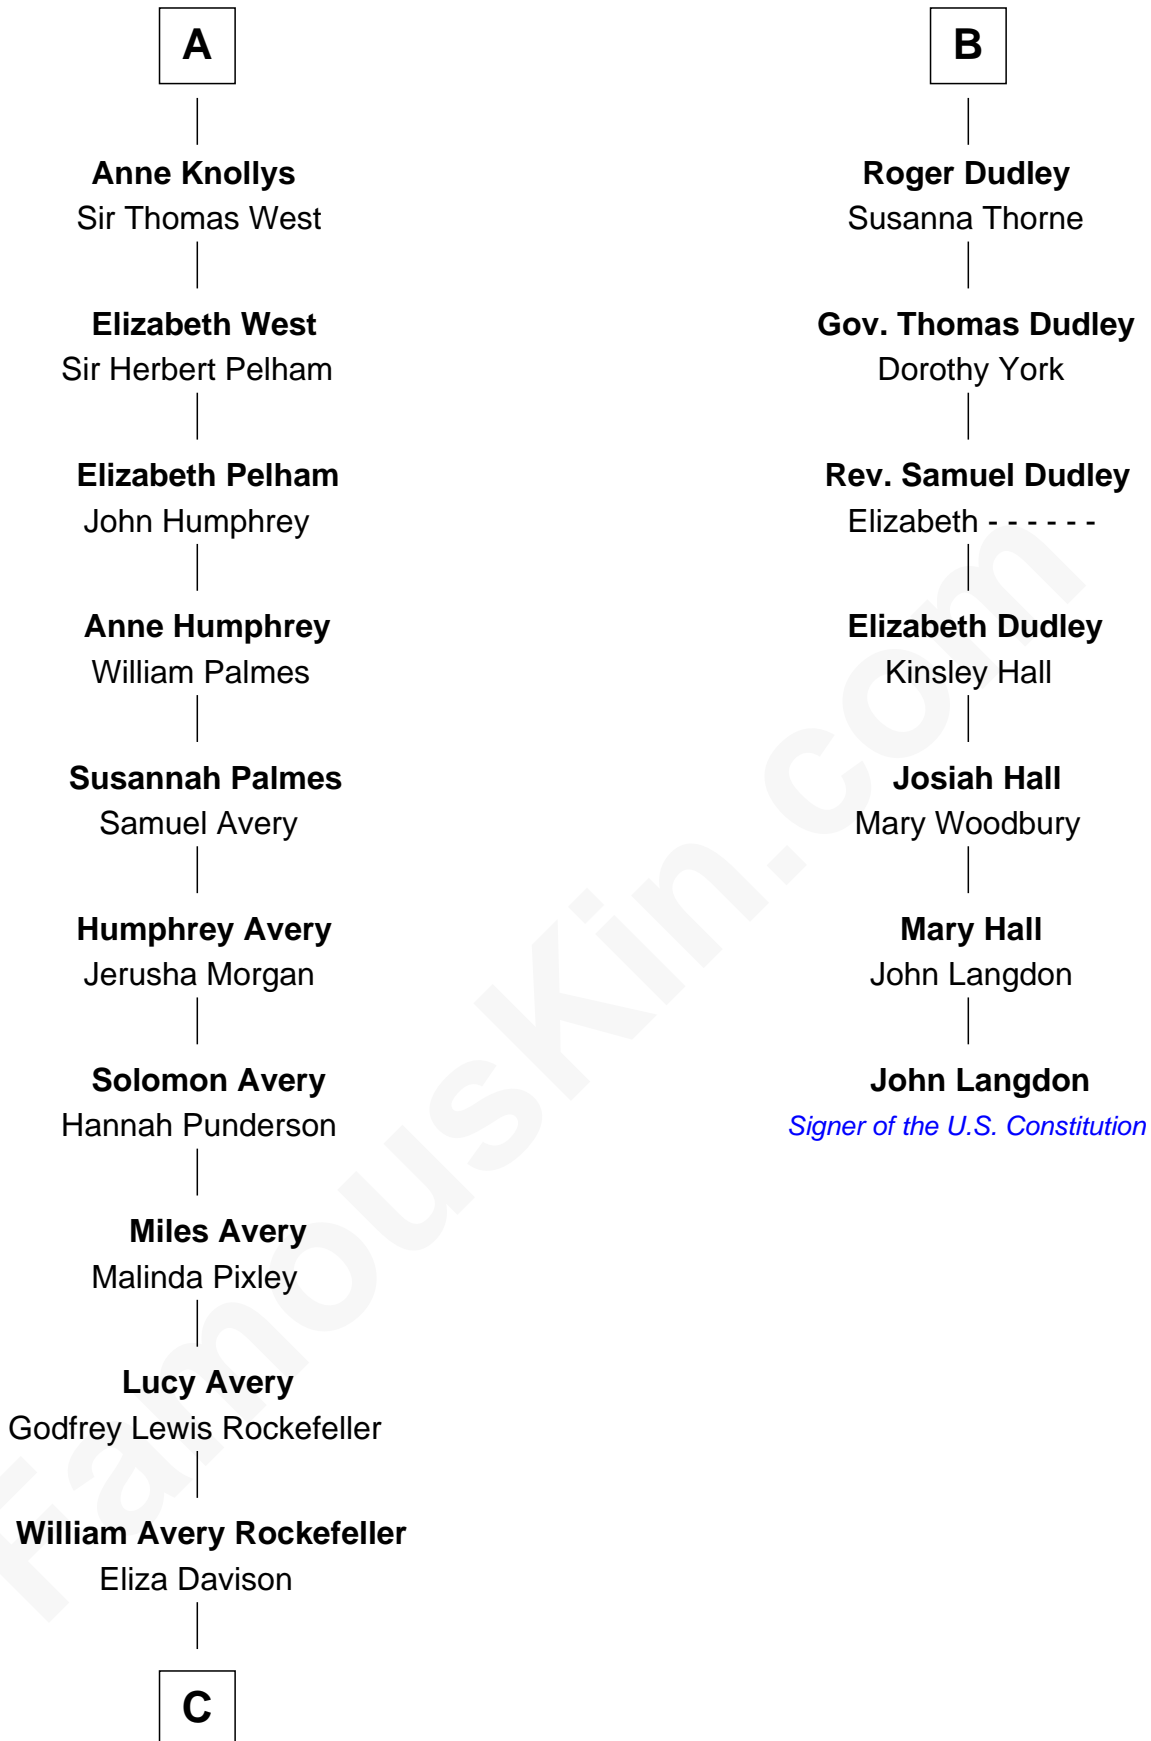

FamousKin.com Relationship Chart of

Nelson Rockefeller

41st U.S. Vice-President

13th cousin 6 times removed of

John Langdon

Signer of the U.S. Constitution

C

—
John Davison Rockefeller

Laura Celestia Spelman

—
John Davison Rockefeller

Abby Greene Aldrich

—
Nelson Rockefeller

41st U.S. Vice-President

FamousKin.com