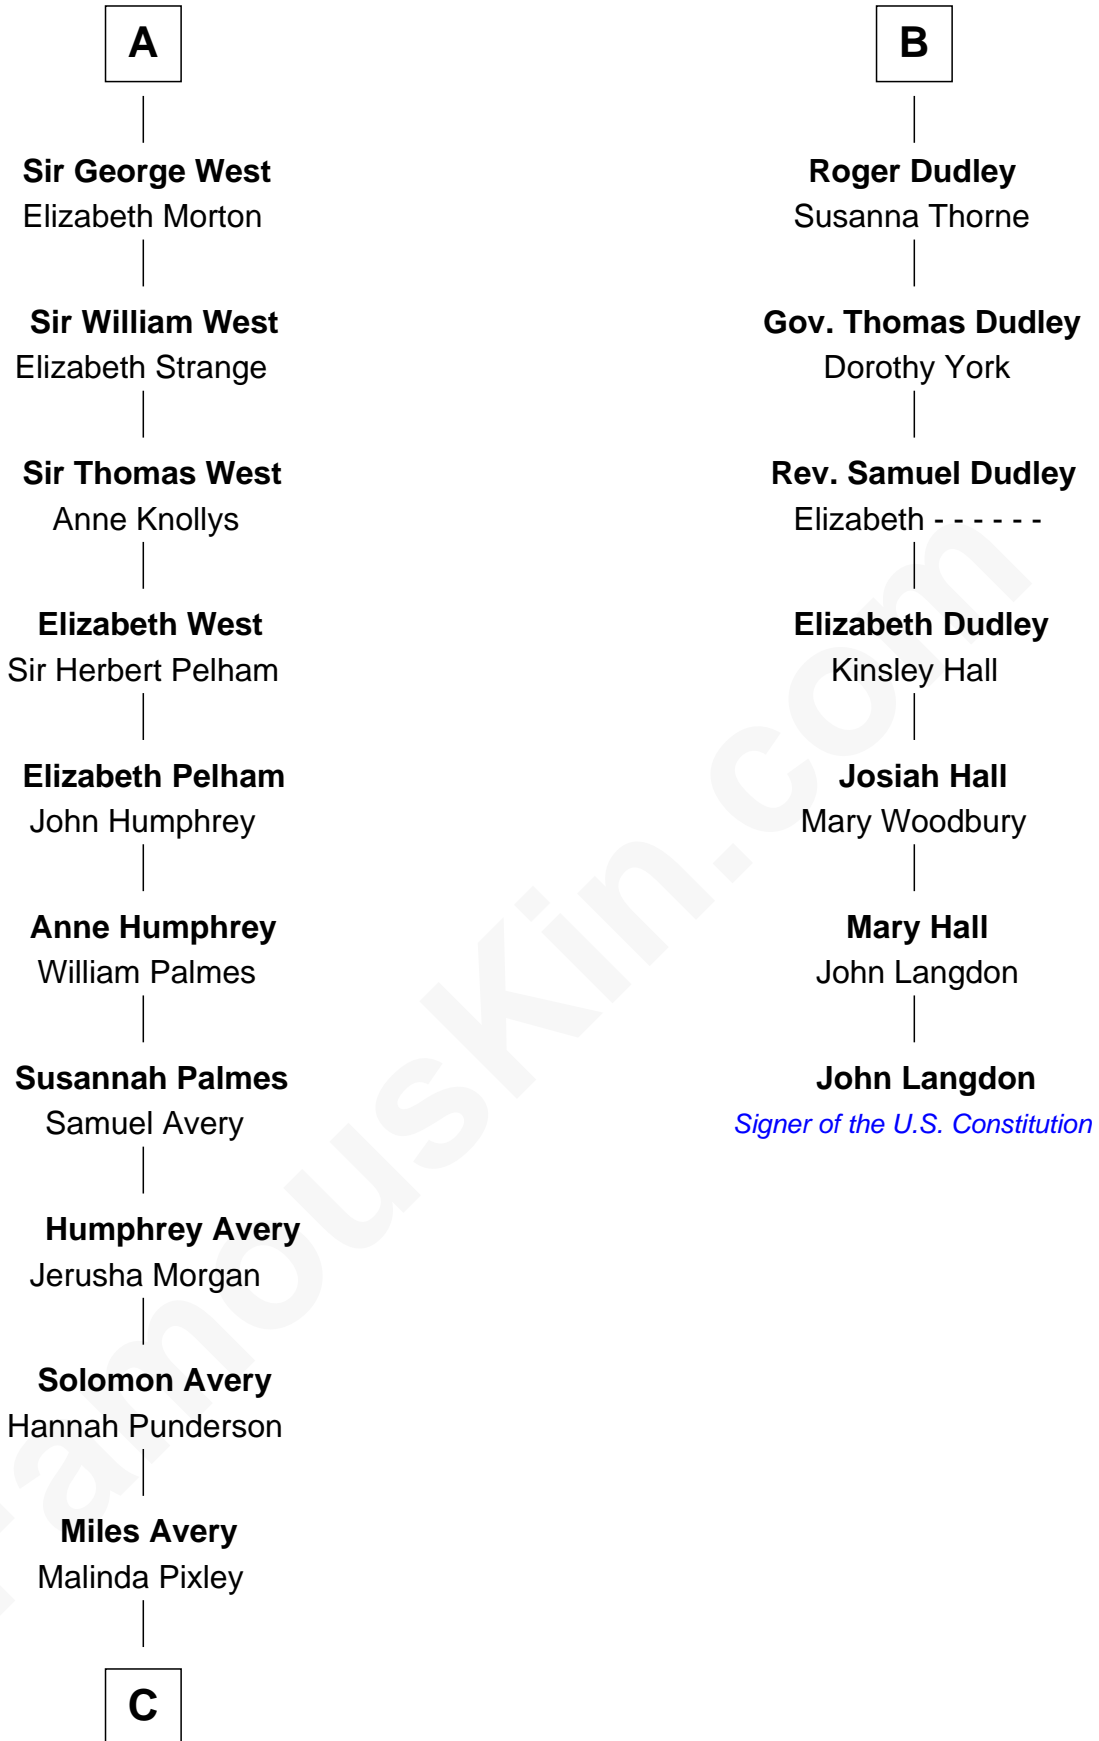

# FamousKin.com Relationship Chart of

**Nelson Rockefeller**

41st U.S. Vice-President

13th cousin 8 times removed of

**John Langdon**

Signer of the U.S. Constitution

**C**

—  
**Lucy Avery**

Godfrey Lewis Rockefeller

—  
**William Avery Rockefeller**

Eliza Davison

—  
**John Davison Rockefeller**

Laura Celestia Spelman

—  
**John Davison Rockefeller**

Abby Greene Aldrich

—  
**Nelson Rockefeller**

*41st U.S. Vice-President*

FamousKin.com