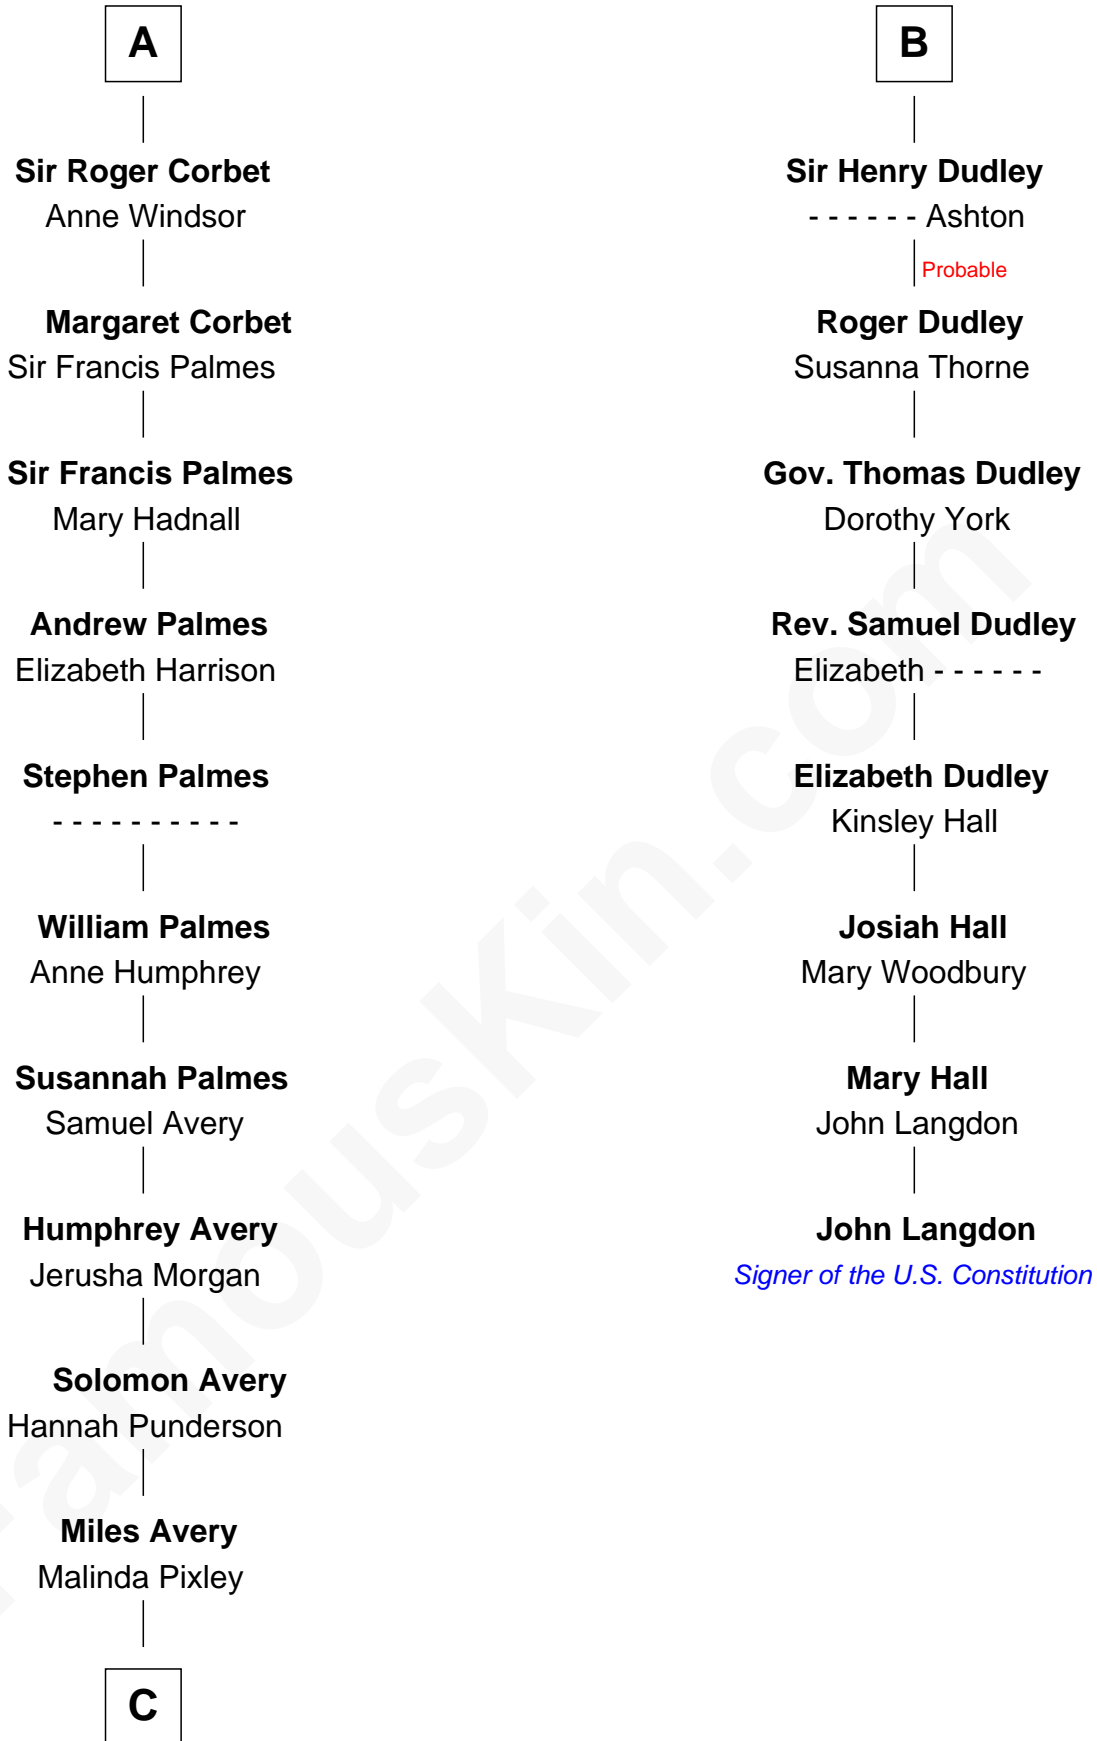

FamousKin.com Relationship Chart of

Nelson Rockefeller

41st U.S. Vice-President

14th cousin 7 times removed of

John Langdon

Signer of the U.S. Constitution

C

—
Lucy Avery

Godfrey Lewis Rockefeller

—
William Avery Rockefeller

Eliza Davison

—
John Davison Rockefeller

Laura Celestia Spelman

—
John Davison Rockefeller

Abby Greene Aldrich

—
Nelson Rockefeller

41st U.S. Vice-President

FamousKin.com