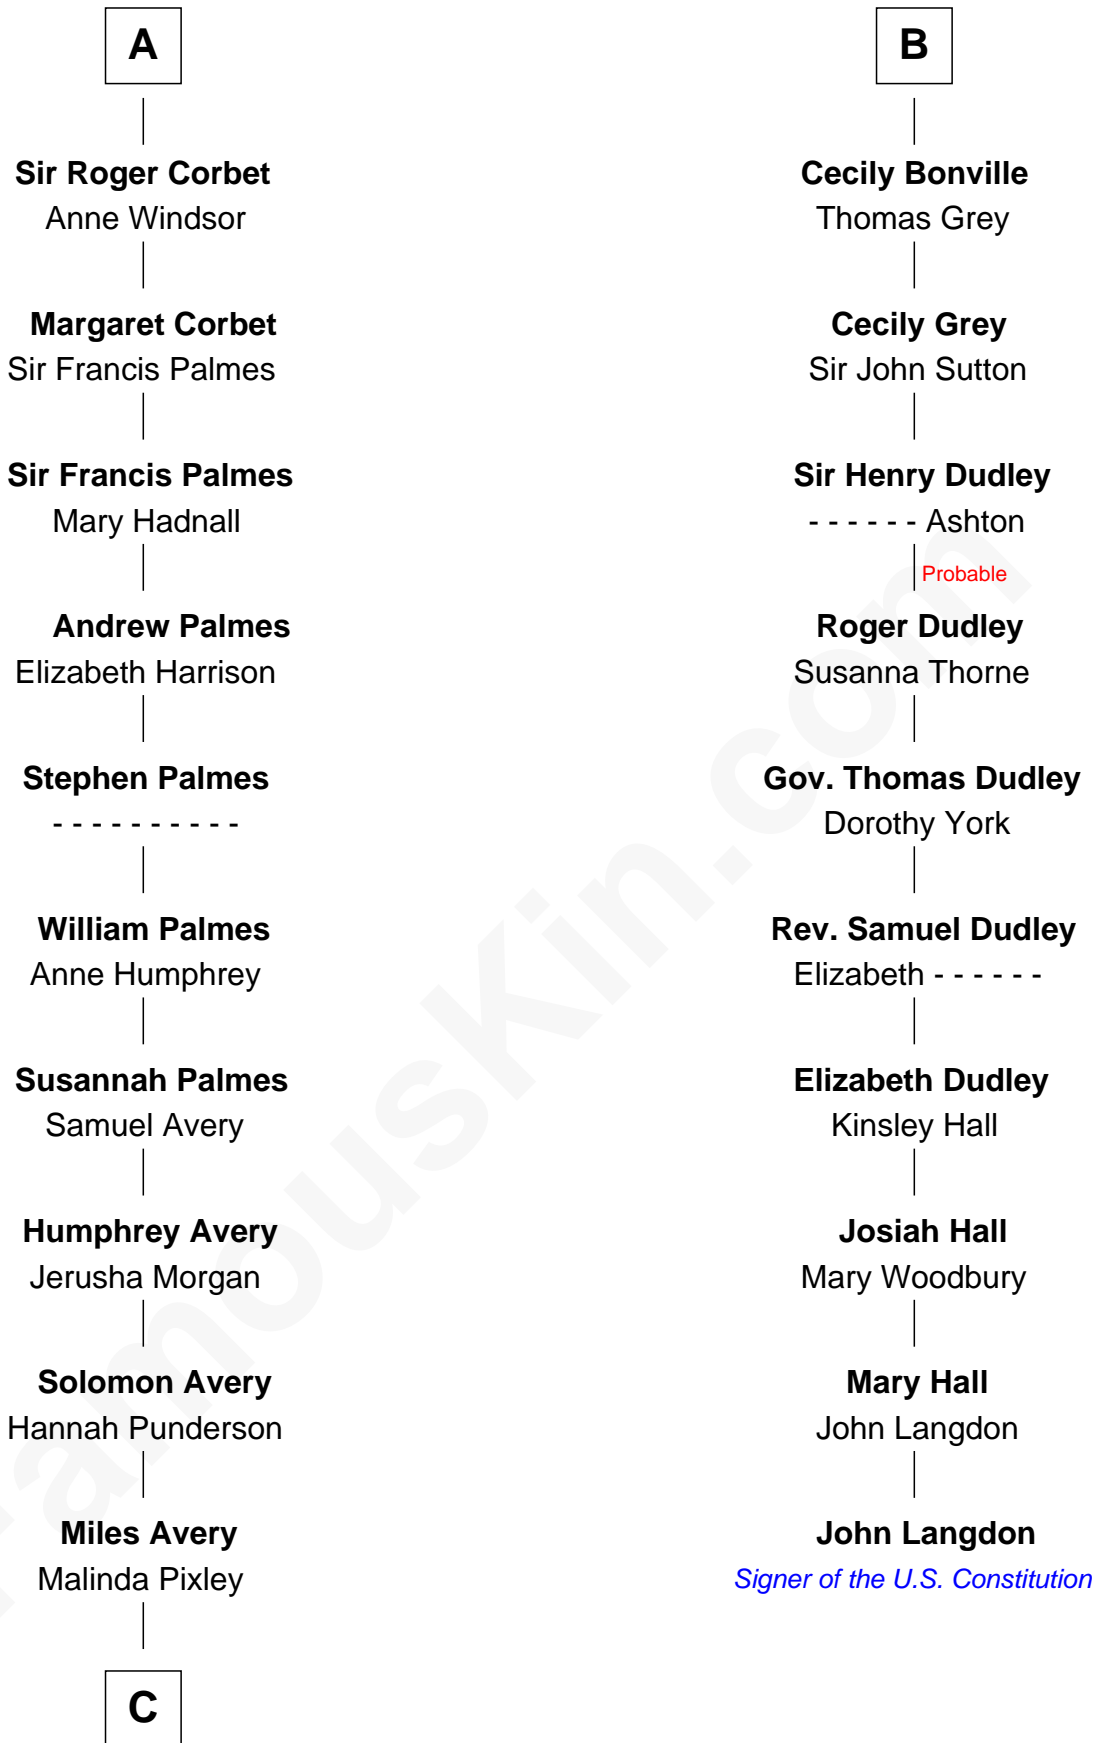

# FamousKin.com Relationship Chart of

**Nelson Rockefeller**

*41st U.S. Vice-President*

16th cousin 5 times removed of

**John Langdon**

*Signer of the U.S. Constitution*

**Sir Richard de Burgh**

Margaret - - - - -

**Elizabeth Butler**

John Talbot

**Ann Talbot**

Sir Henry Vernon

**Elizabeth Vernon**

Sir Robert Corbet

**A**

**Eleanor de Burgh**

Sir Thomas de Multon

**Elizabeth de Multon**

Sir Robert de Harington

**Sir John Harington**

- - - - -

**Sir Robert Harington**

Isabel Loring

**Sir William Harington**

Margaret Hill

**Elizabeth Harington**

William Bonville

**William Bonville**

Katherine Neville

**B**

**C**

—  
**Lucy Avery**