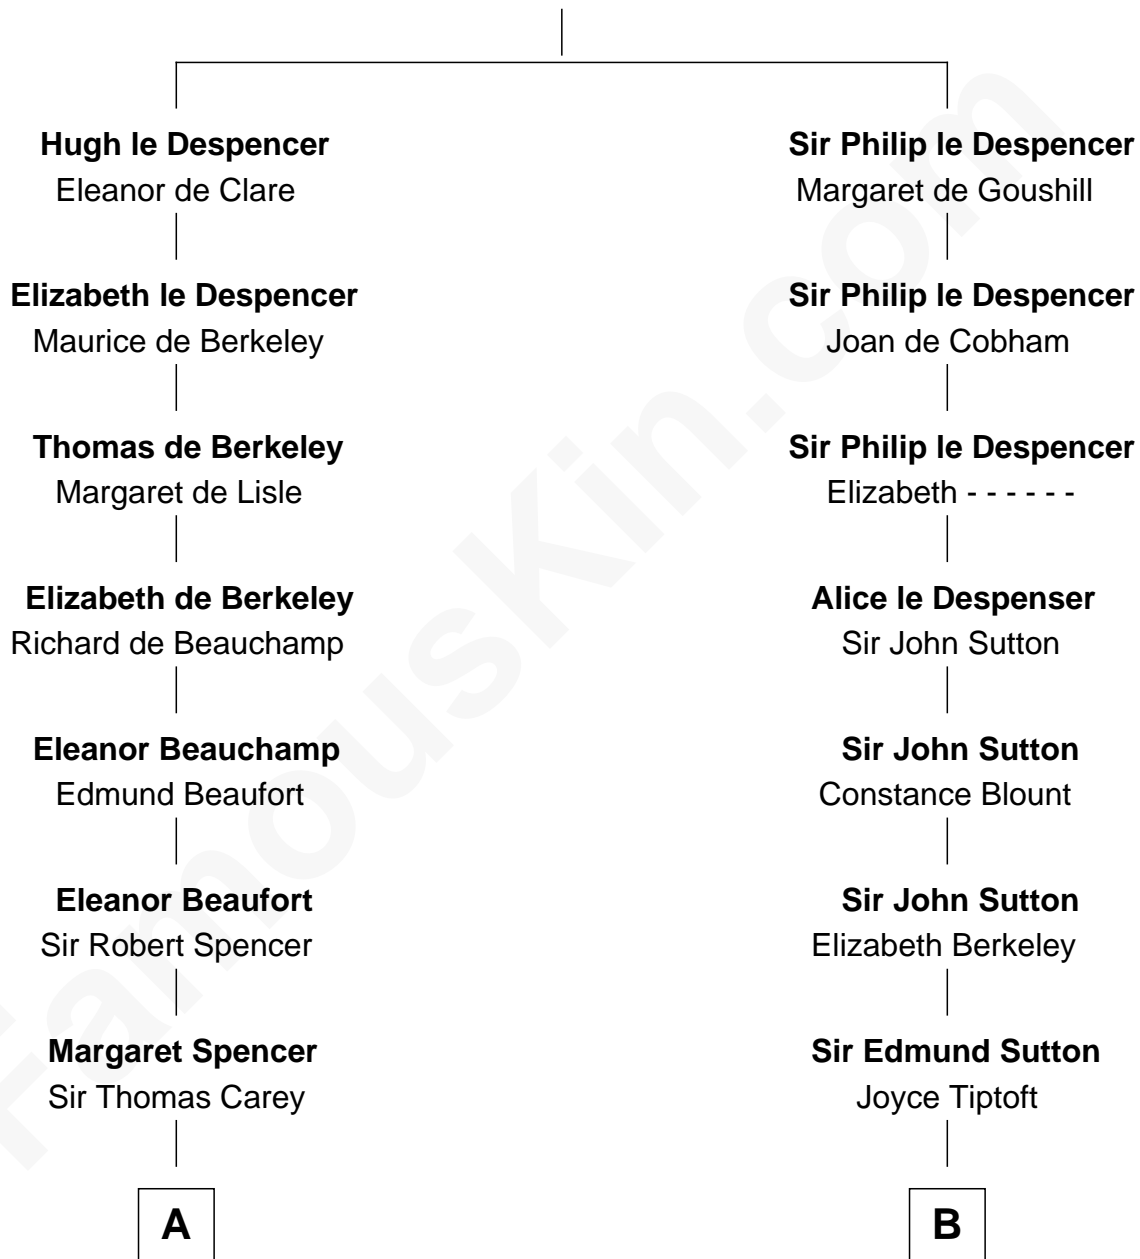

FamousKin.com Relationship Chart of

Nelson Rockefeller

41st U.S. Vice-President

16th cousin 5 times removed of

John Langdon

Signer of the U.S. Constitution

Sir Hugh le Despencer

Isabella de Beauchamp

C

—
Lucy Avery

Godfrey Lewis Rockefeller

—
William Avery Rockefeller

Eliza Davison

—
John Davison Rockefeller

Laura Celestia Spelman

—
John Davison Rockefeller

Abby Greene Aldrich

—
Nelson Rockefeller

41st U.S. Vice-President

FamousKin.com