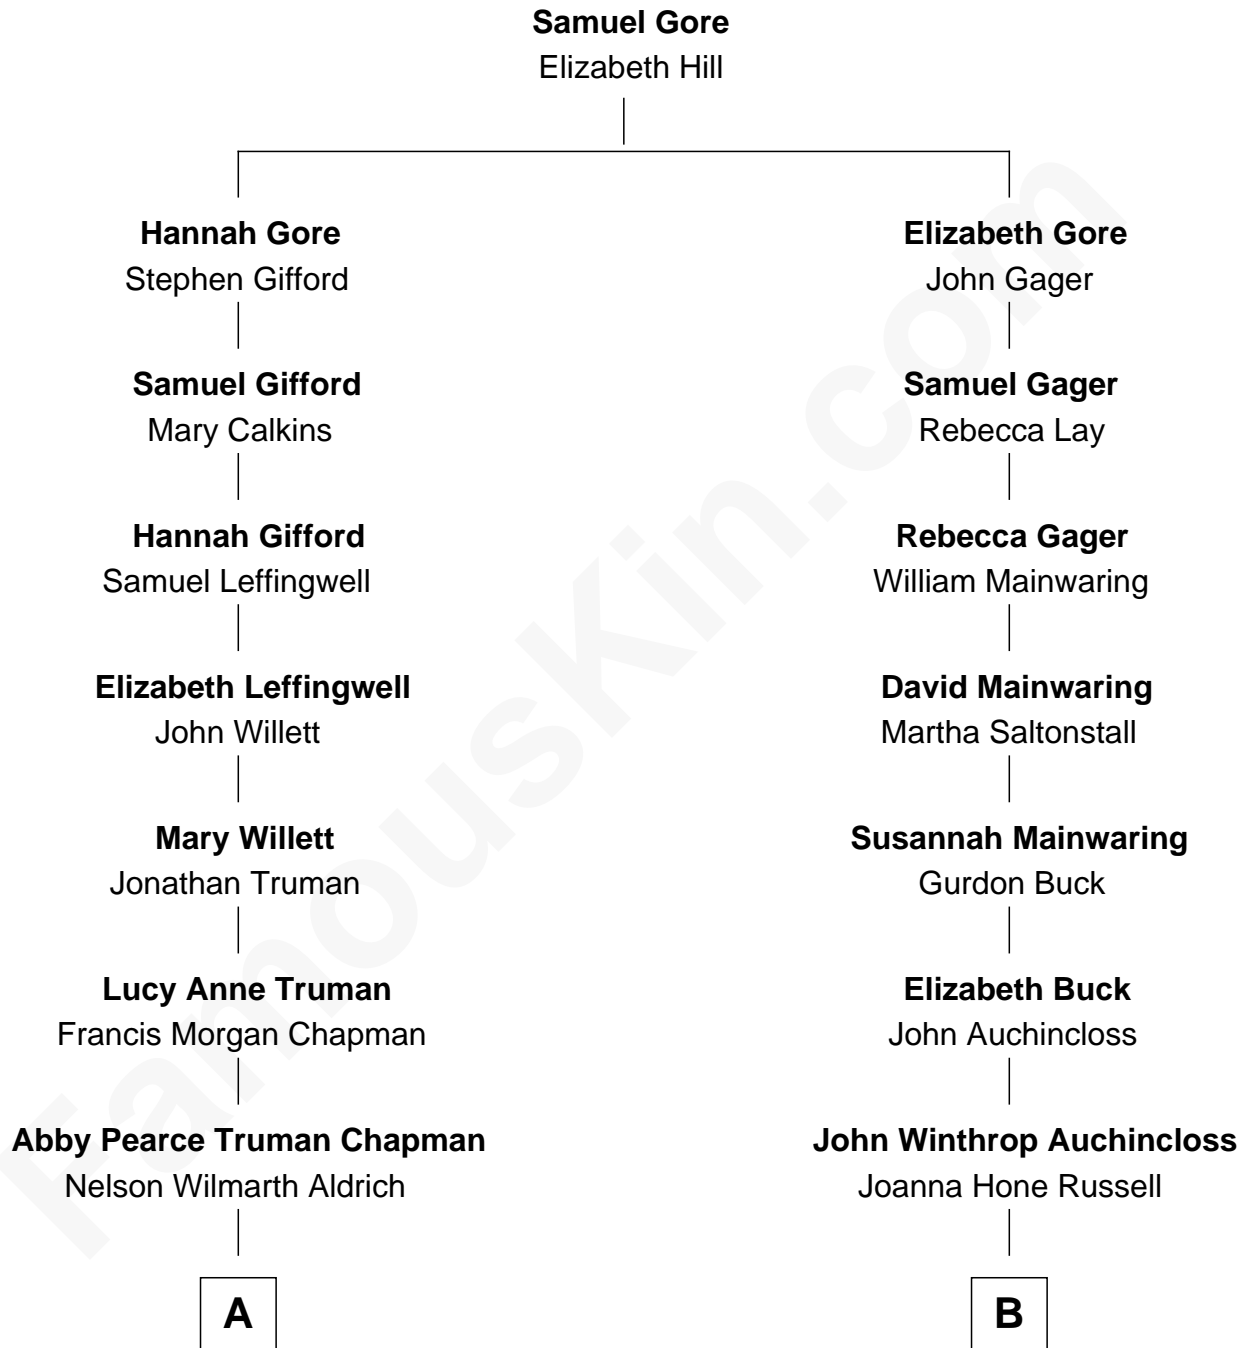

# FamousKin.com Relationship Chart of

**Nelson Rockefeller**  
*41st U.S. Vice-President*

8th cousin of

**Louis Auchincloss**  
*Author*

**A**

**Abby Greene Aldrich**  
John Davison Rockefeller

**Nelson Rockefeller**  
*41st U.S. Vice-President*

**B**

**Joseph Howland Auchincloss**  
Priscilla Dixon Stanton

**Louis Auchincloss**  
*Author*

FamousKin.com