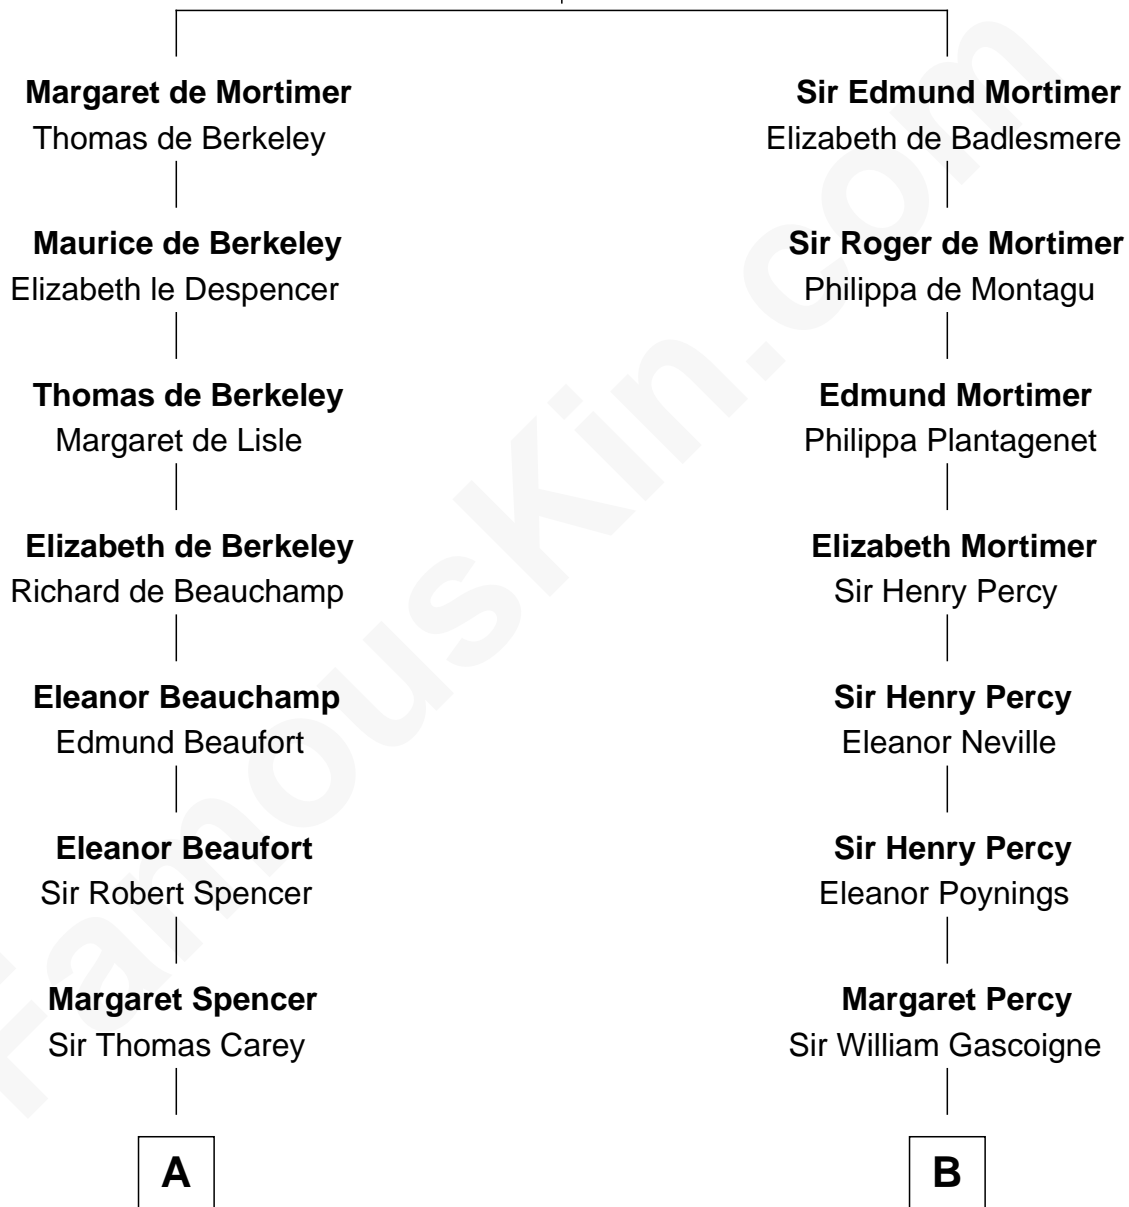

FamousKin.com Relationship Chart of

Nelson Rockefeller
41st U.S. Vice-President

21st cousin of

Louis Auchincloss
Author

Roger de Mortimer
Joan de Geneville

C

Lucy Avery

Godfrey Lewis Rockefeller

William Avery Rockefeller

Eliza Davison

John Davison Rockefeller

Laura Celestia Spelman

John Davison Rockefeller

Abby Greene Aldrich

Nelson Rockefeller

41st U.S. Vice-President

D

Gurdon Buck

Susannah Mainwaring

Elizabeth Buck

John Auchincloss

John Winthrop Auchincloss

Joanna Hone Russell

Joseph Howland Auchincloss