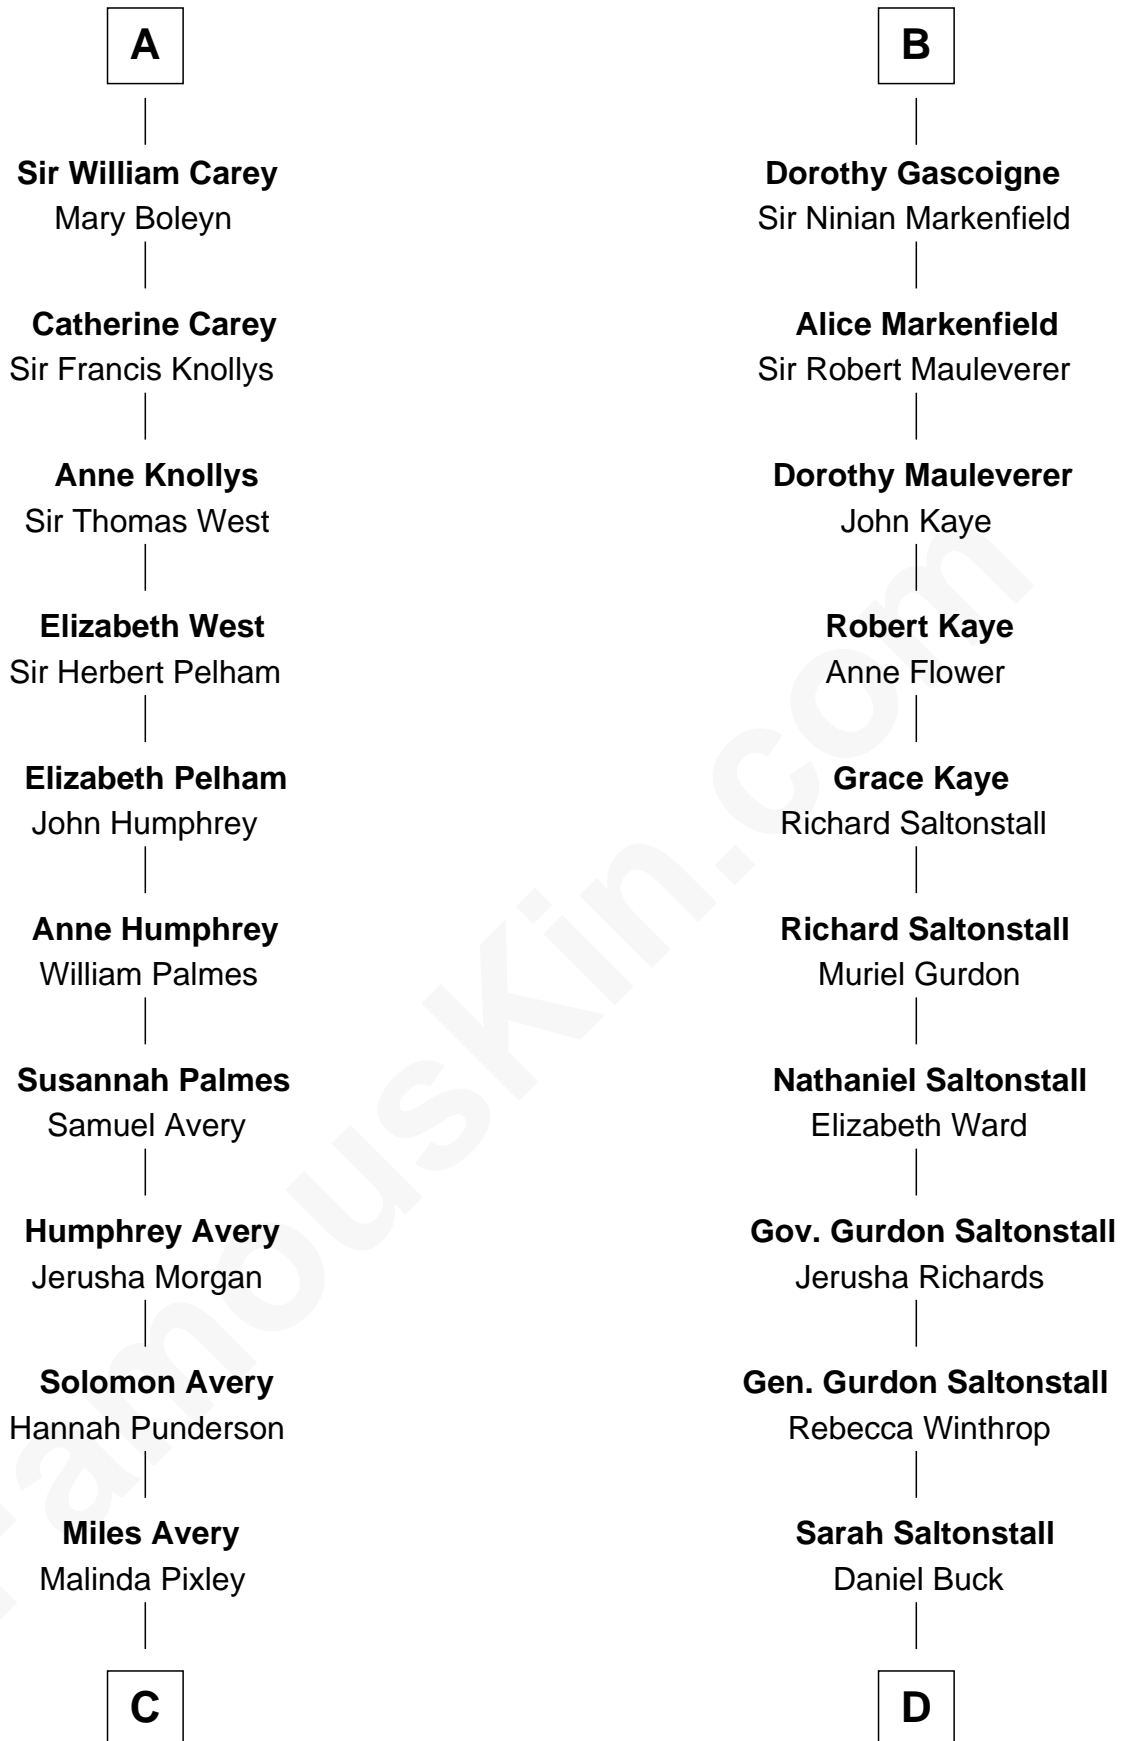

FamousKin.com Relationship Chart of

Nelson Rockefeller
41st U.S. Vice-President

21st cousin of

Louis Auchincloss
Author

Roger de Mortimer
Joan de Geneville

C

Lucy Avery

Godfrey Lewis Rockefeller

William Avery Rockefeller

Eliza Davison

John Davison Rockefeller

Laura Celestia Spelman

John Davison Rockefeller

Abby Greene Aldrich

Nelson Rockefeller

41st U.S. Vice-President

D

Gurdon Buck

Susannah Mainwaring

Elizabeth Buck

John Auchincloss

John Winthrop Auchincloss

Joanna Hone Russell

Joseph Howland Auchincloss