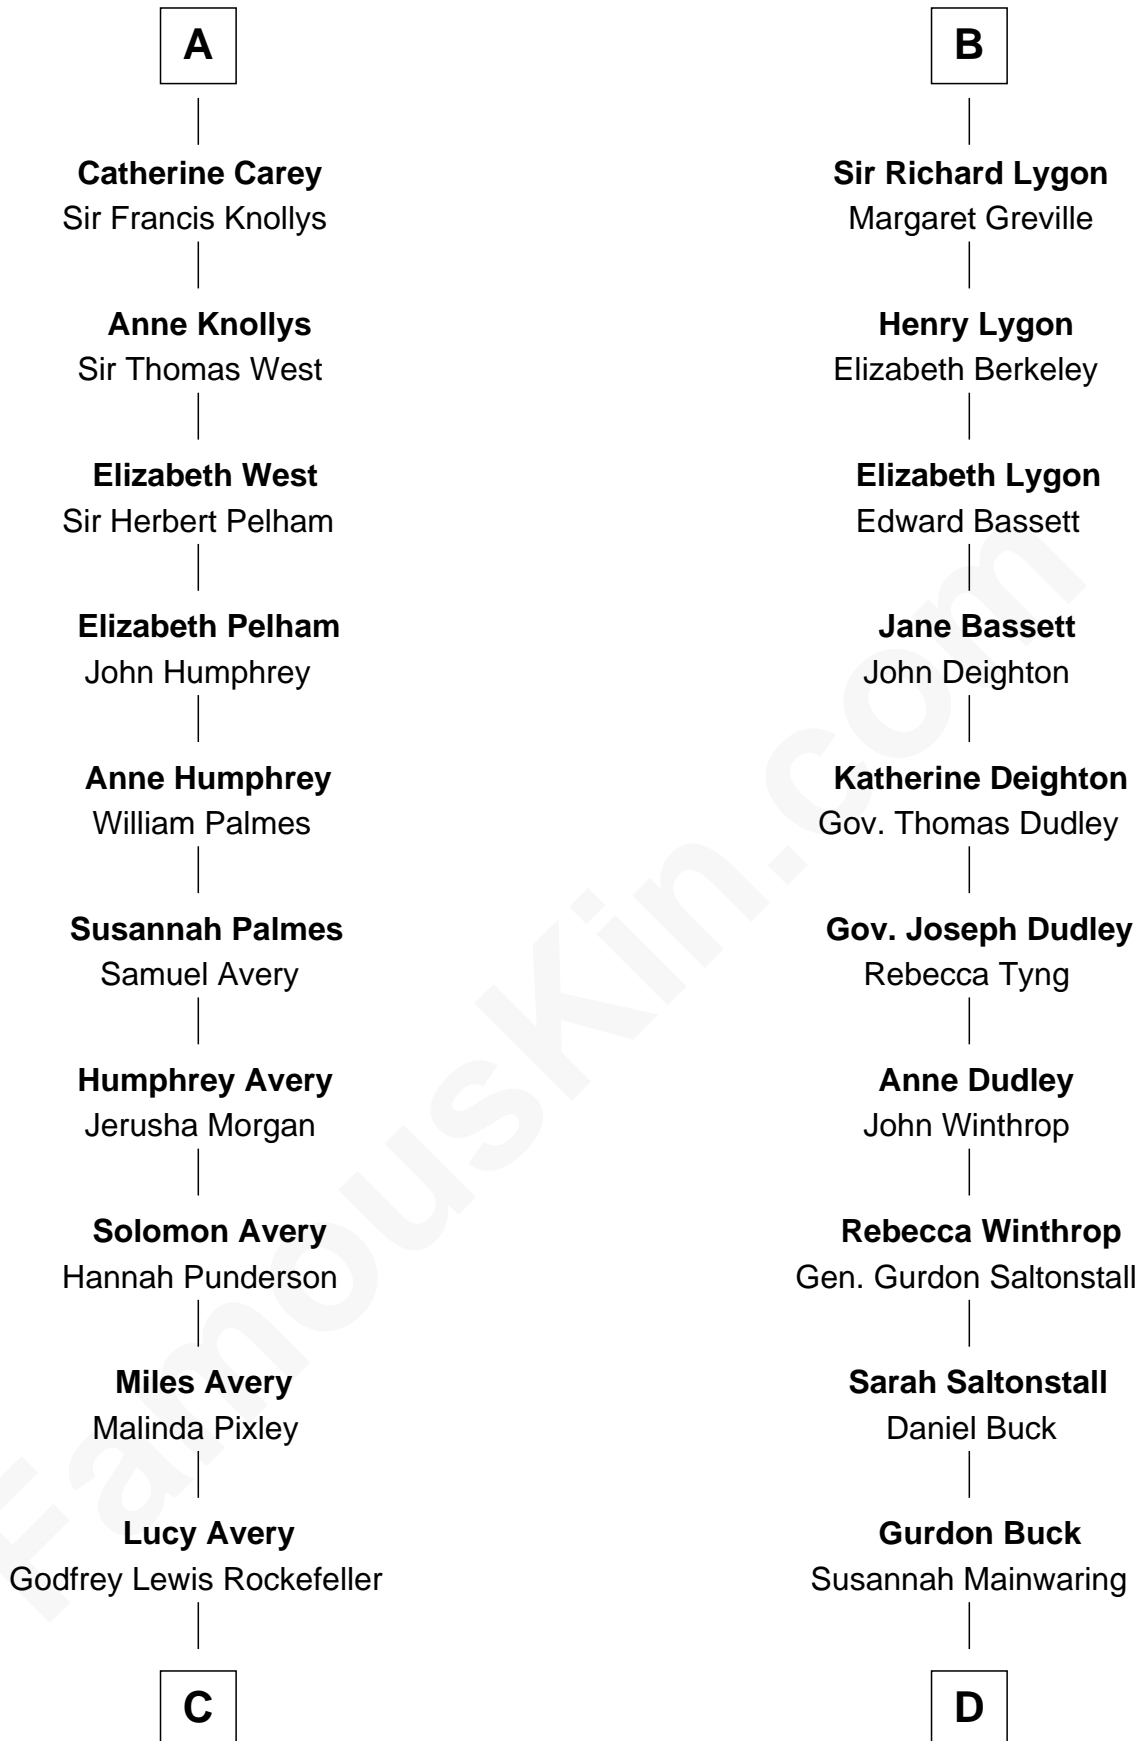

FamousKin.com Relationship Chart of

Nelson Rockefeller
41st U.S. Vice-President

20th cousin of

Louis Auchincloss
Author

C

William Avery Rockefeller

Eliza Davison

John Davison Rockefeller

Laura Celestia Spelman

John Davison Rockefeller

Abby Greene Aldrich

Nelson Rockefeller

41st U.S. Vice-President

D

Elizabeth Buck

John Auchincloss

John Winthrop Auchincloss

Joanna Hone Russell

Joseph Howland Auchincloss

Priscilla Dixon Stanton

Louis Auchincloss

Author

FamousKin.com