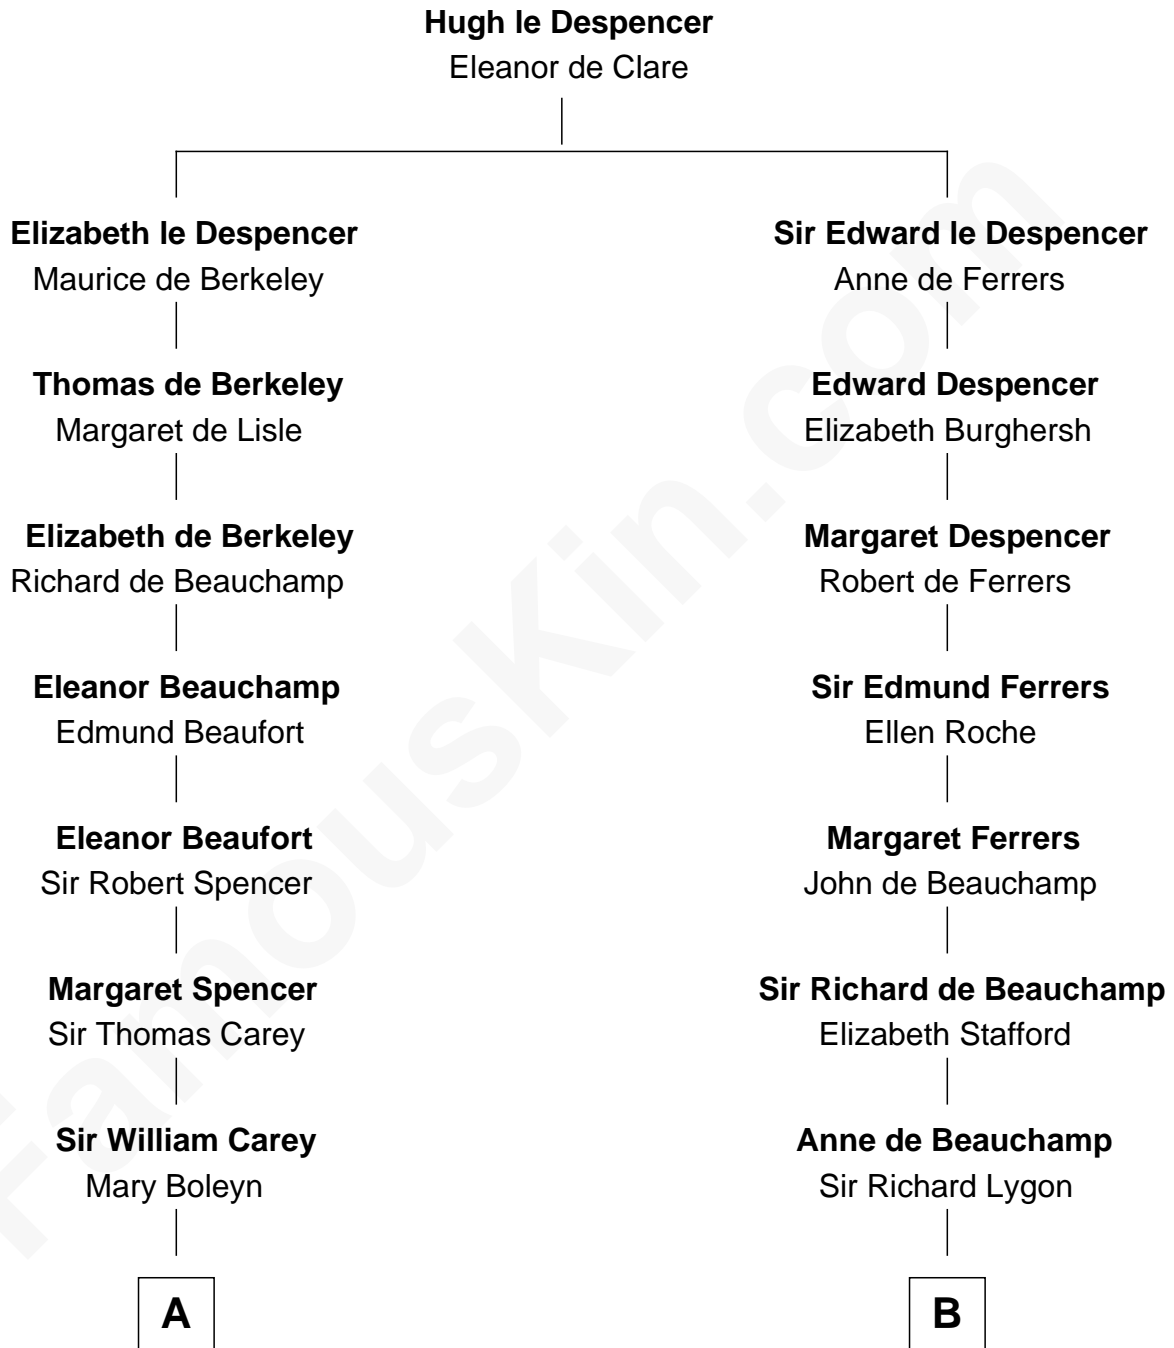

FamousKin.com Relationship Chart of

Nelson Rockefeller
41st U.S. Vice-President

20th cousin of

Louis Auchincloss
Author

C

William Avery Rockefeller

Eliza Davison

John Davison Rockefeller

Laura Celestia Spelman

John Davison Rockefeller

Abby Greene Aldrich

Nelson Rockefeller

41st U.S. Vice-President

D

Elizabeth Buck

John Auchincloss