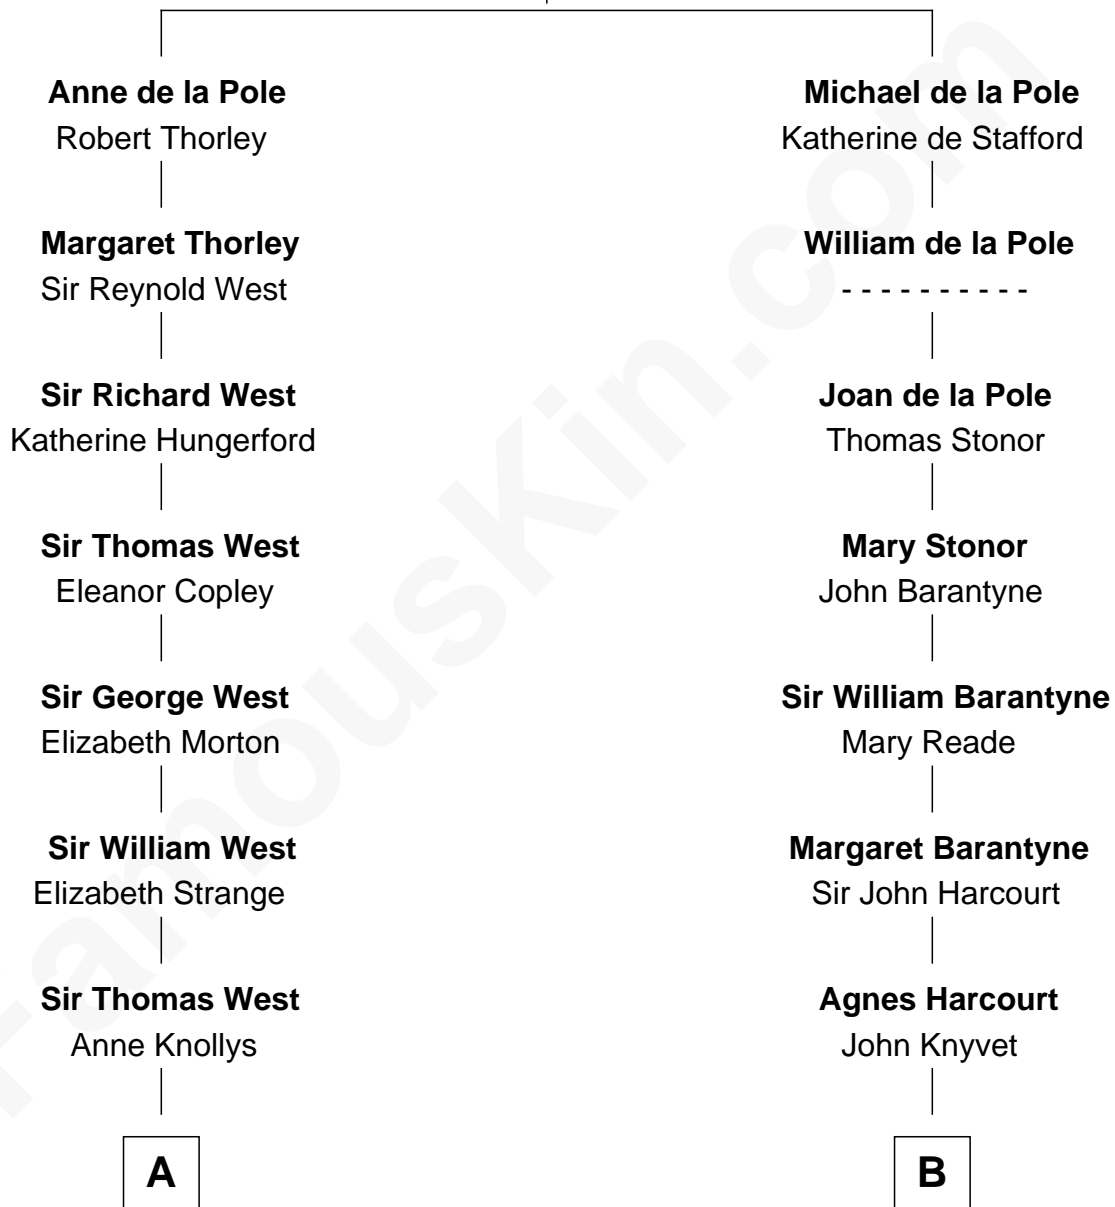

FamousKin.com Relationship Chart of

Nelson Rockefeller
41st U.S. Vice-President

18th cousin of

Louis Auchincloss
Author

Sir Michael de la Pole
Katherine Wingfield

C

John Davison Rockefeller

Abby Greene Aldrich

Nelson Rockefeller

41st U.S. Vice-President

D

Joseph Howland Auchincloss

Priscilla Dixon Stanton

Louis Auchincloss

Author

FamousKin.com