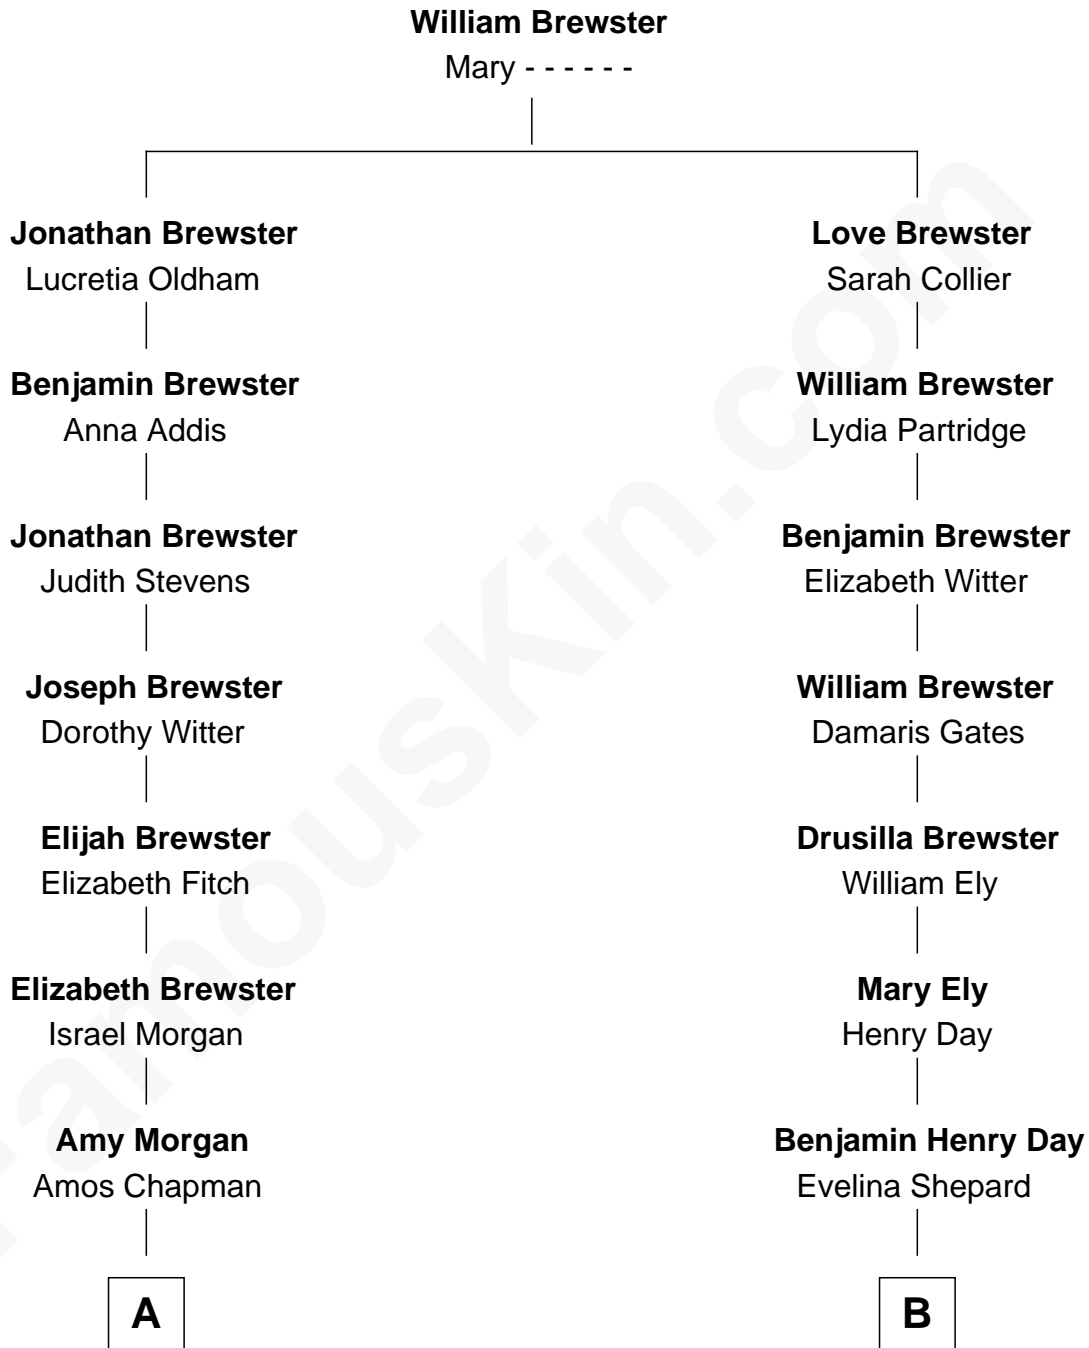

FamousKin.com Relationship Chart of

Nelson Rockefeller
41st U.S. Vice-President

8th cousin 2 times removed of

Clarence Day
Author of *Life with Father*

FamousKin.com