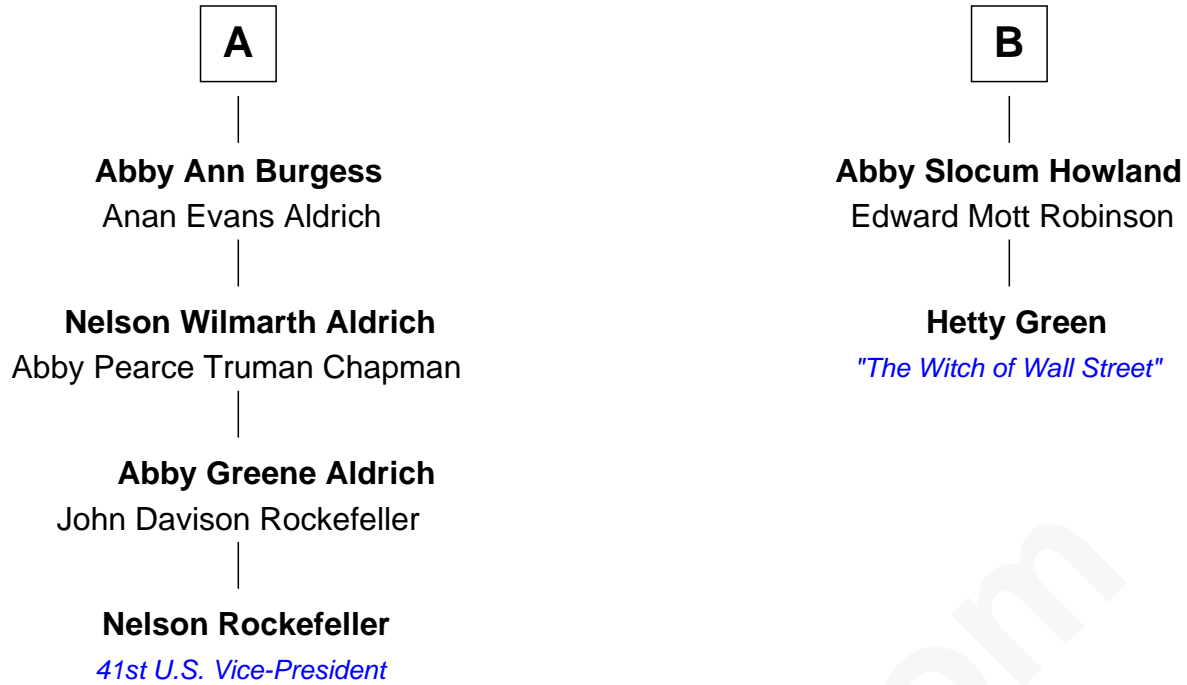

FamousKin.com Relationship Chart of

Nelson Rockefeller
41st U.S. Vice-President

8th cousin 2 times removed of

Hetty Green
"The Witch of Wall Street"

Nicholas Arnold
Alice Gully

FamousKin.com