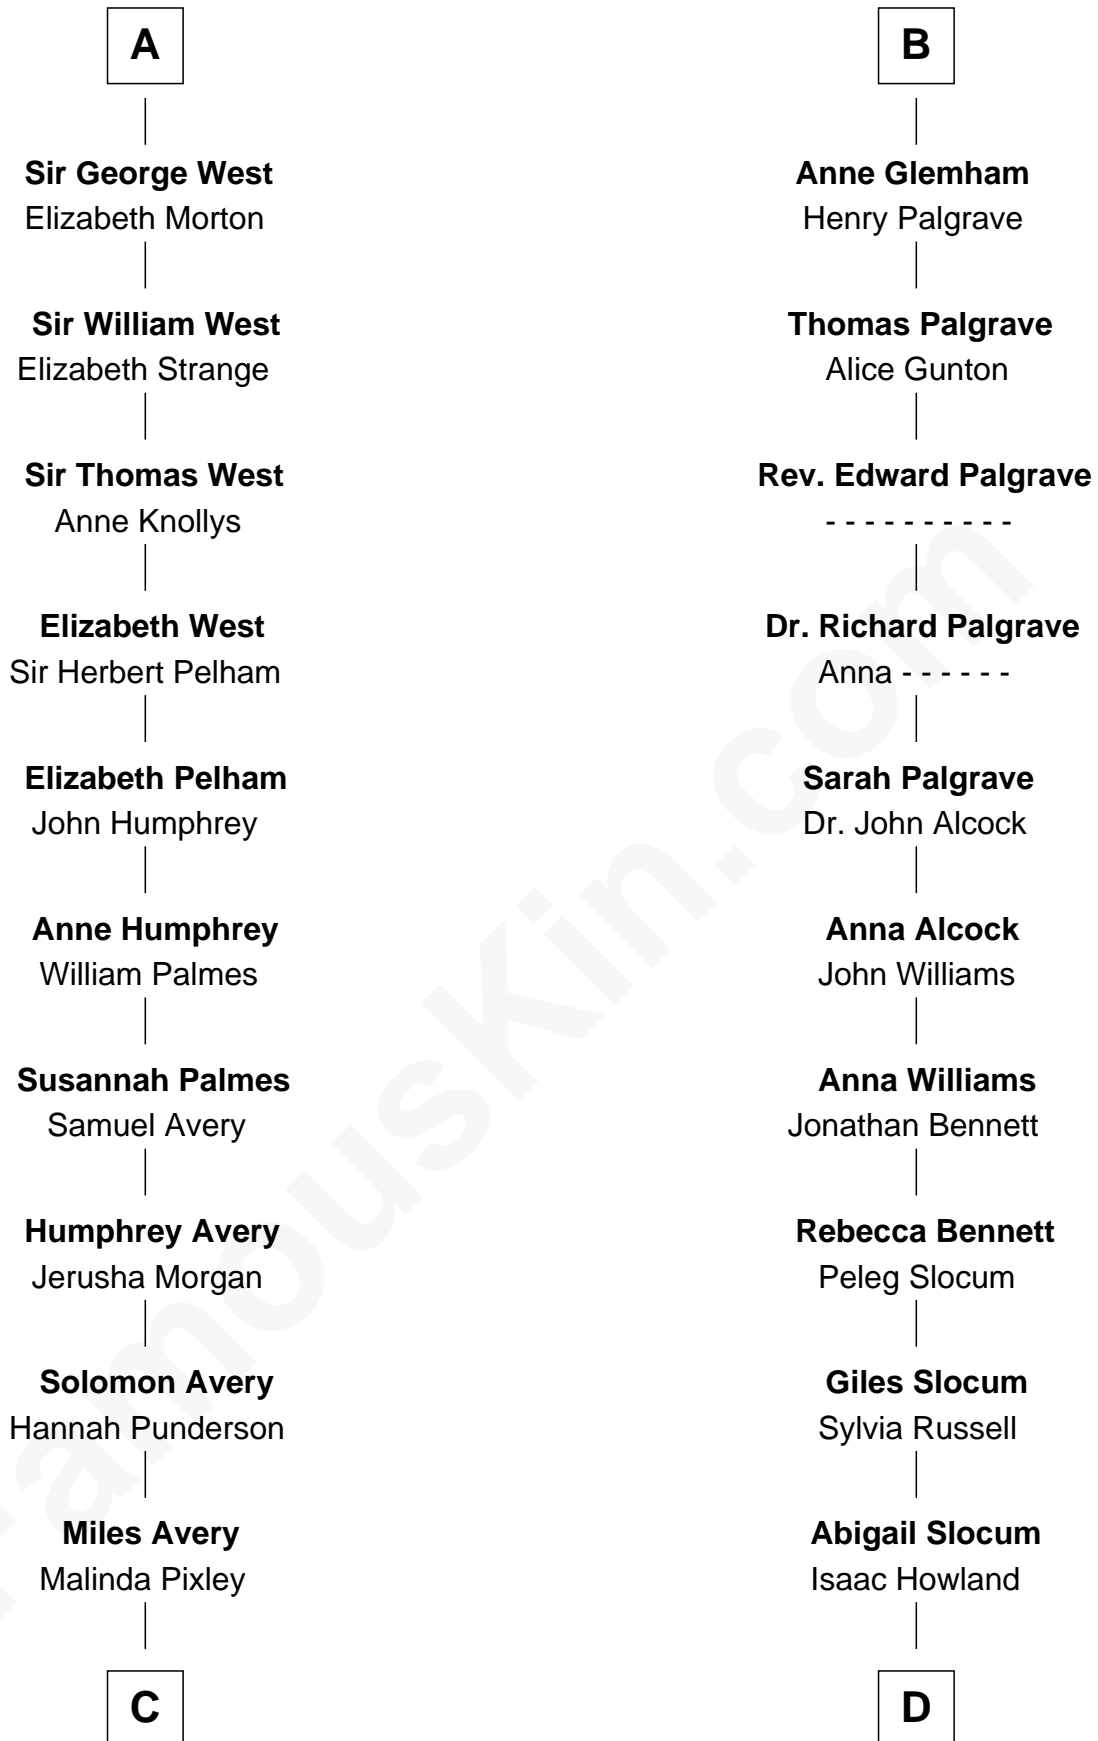

FamousKin.com
Relationship Chart of
Nelson Rockefeller
41st U.S. Vice-President

19th cousin 2 times removed of
Hetty Green
"The Witch of Wall Street"

Edmund Plantagenet
 Blanche of Artois

C

Lucy Avery

Godfrey Lewis Rockefeller

William Avery Rockefeller

Eliza Davison

John Davison Rockefeller

Laura Celestia Spelman

John Davison Rockefeller

Abby Greene Aldrich

Nelson Rockefeller

41st U.S. Vice-President

D

Mehitable Howland

Gideon Howland

Abby Slocum Howland

Edward Mott Robinson

Hetty Green

"The Witch of Wall Street"