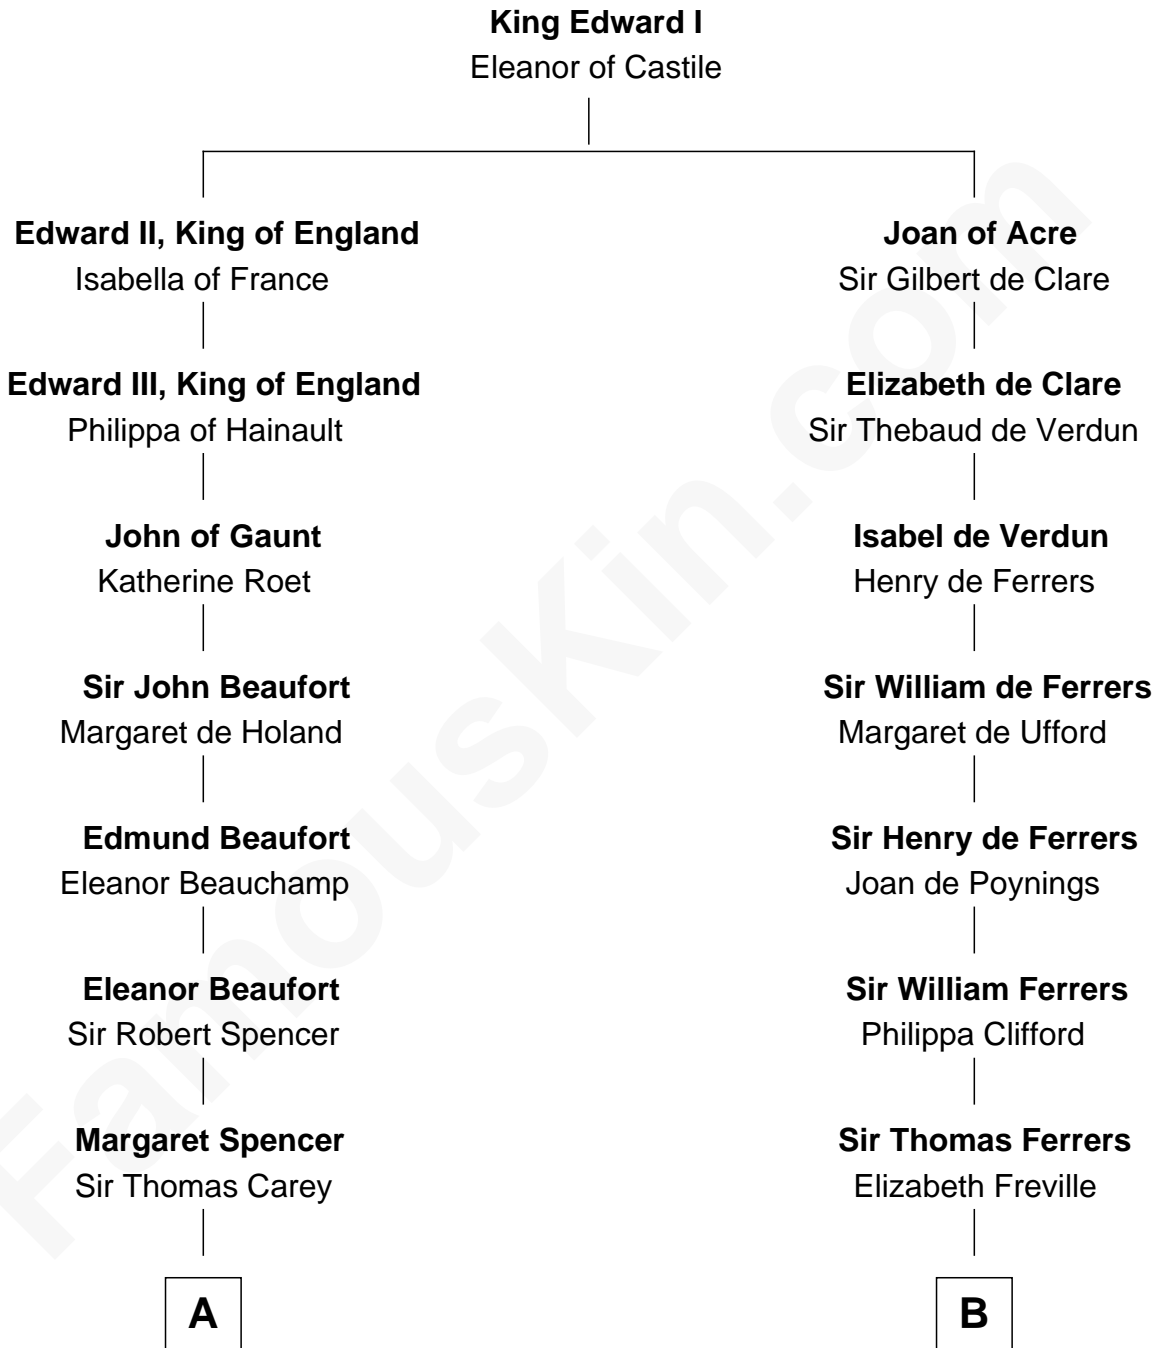

**FamousKin.com**  
**Relationship Chart of**  
**Nelson Rockefeller**  
*41st U.S. Vice-President*

**19th cousin 2 times removed of**  
**Hetty Green**  
*"The Witch of Wall Street"*

**C**

**Lucy Avery**

Godfrey Lewis Rockefeller

**William Avery Rockefeller**

Eliza Davison

**John Davison Rockefeller**

Laura Celestia Spelman

**John Davison Rockefeller**

Abby Greene Aldrich

**Nelson Rockefeller**

*41st U.S. Vice-President*

**D**

**Gideon Howland**

Mehitable Howland

**Abby Slocum Howland**

Edward Mott Robinson

**Hetty Green**

*"The Witch of Wall Street"*