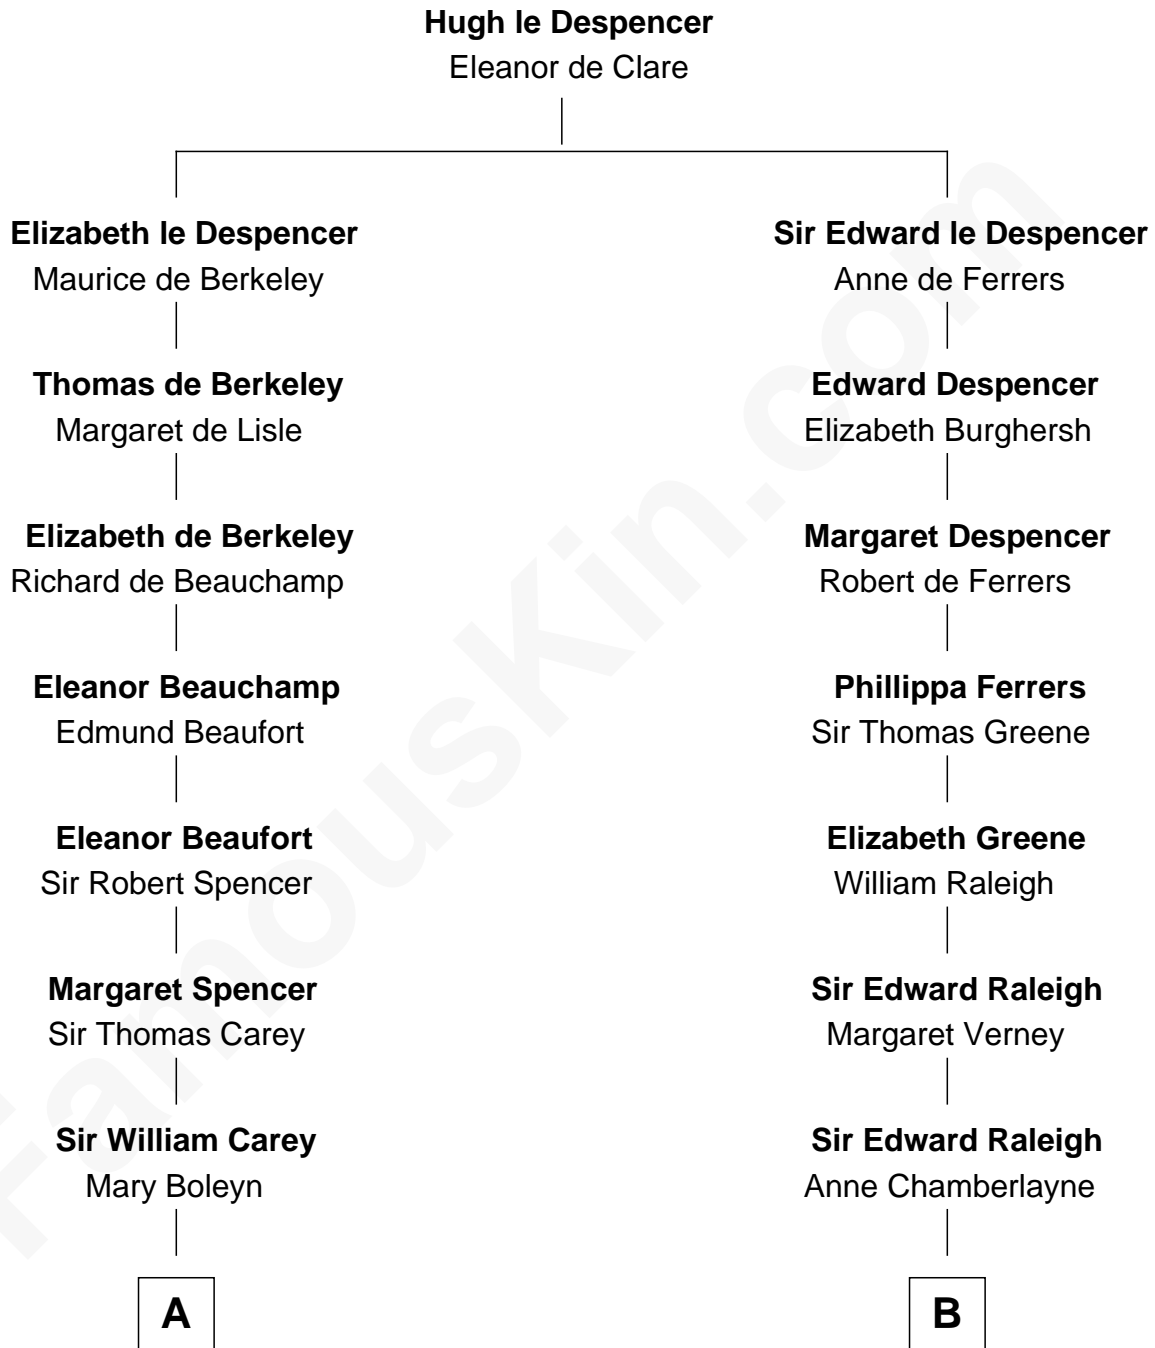

FamousKin.com
Relationship Chart of
Nelson Rockefeller
41st U.S. Vice-President

18th cousin 2 times removed of
Hetty Green
"The Witch of Wall Street"

FamousKin.com