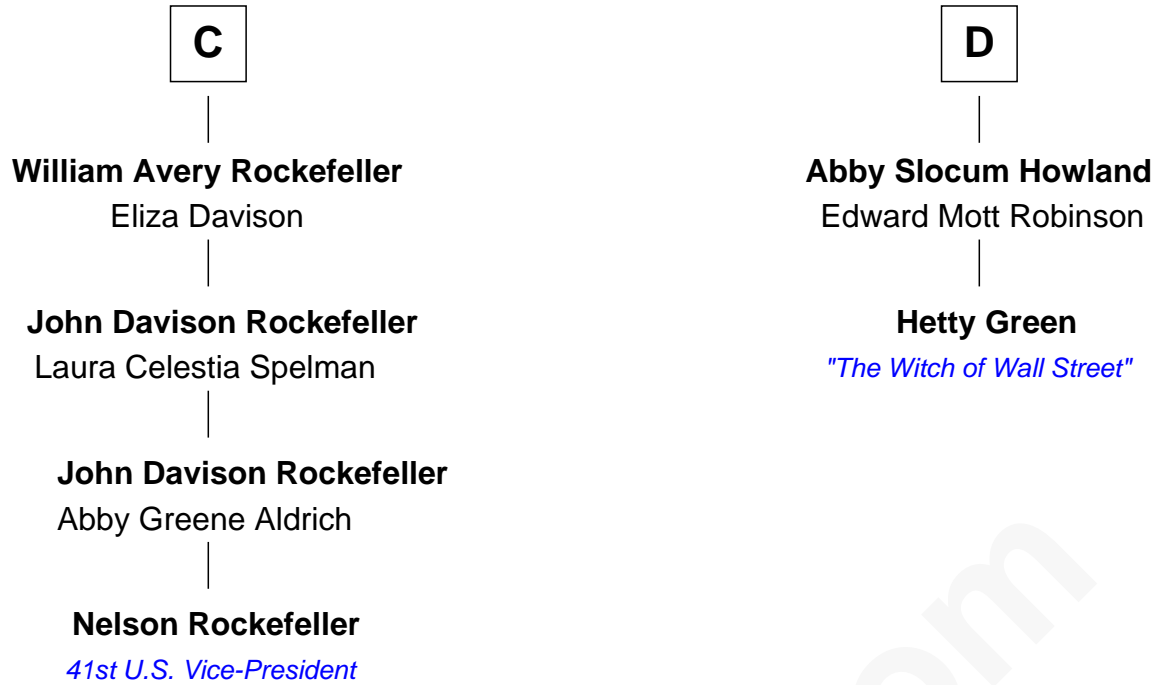

FamousKin.com
Relationship Chart of
Nelson Rockefeller
41st U.S. Vice-President

18th cousin 2 times removed of
Hetty Green
"The Witch of Wall Street"

FamousKin.com