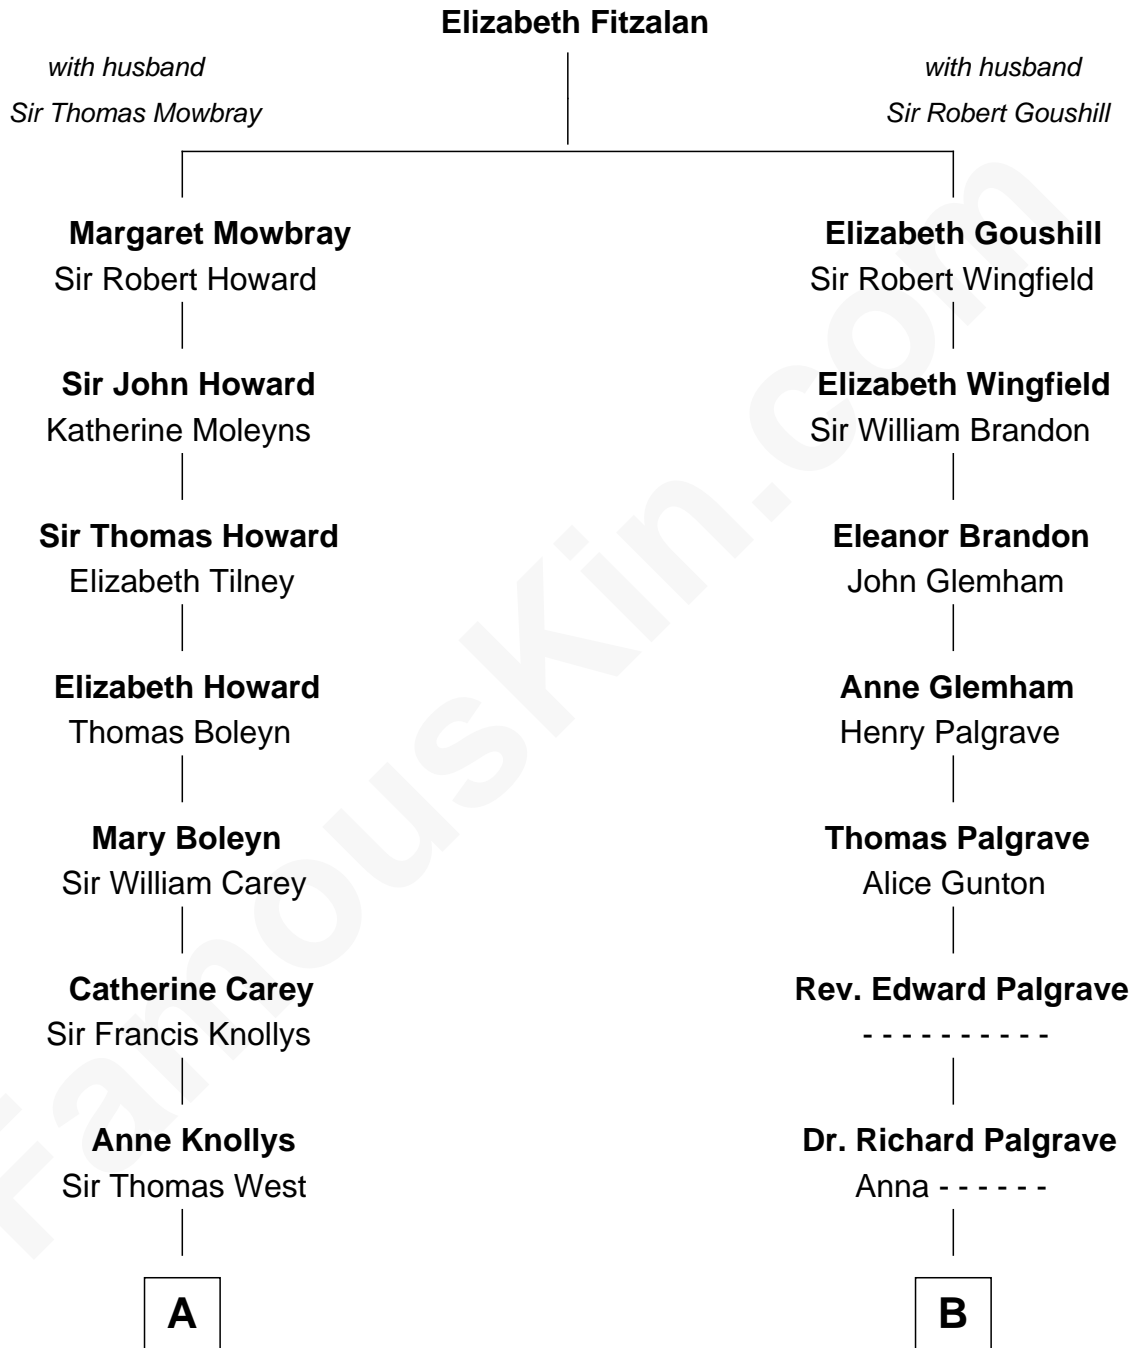

FamousKin.com
Relationship Chart of
Nelson Rockefeller
41st U.S. Vice-President

15th cousin 3 times removed of
Hetty Green
"The Witch of Wall Street"

C

—
John Davison Rockefeller

Abby Greene Aldrich

—
Nelson Rockefeller

41st U.S. Vice-President

FamousKin.com