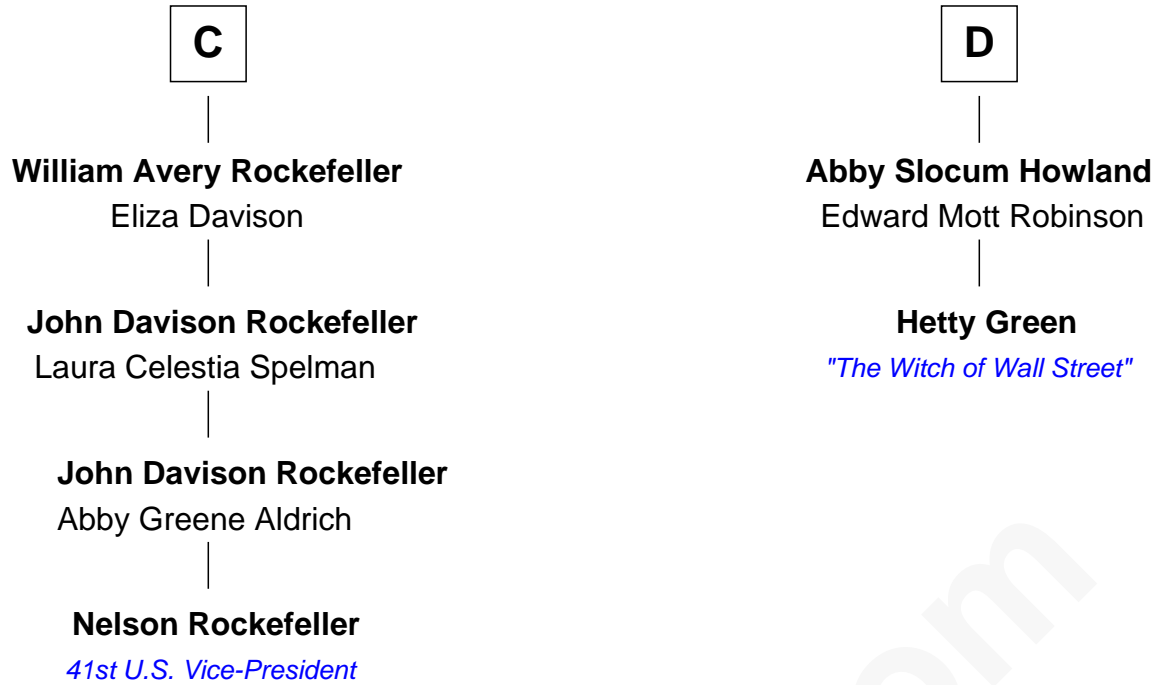

FamousKin.com Relationship Chart of

Nelson Rockefeller

41st U.S. Vice-President

18th cousin 2 times removed of

Hetty Green

"The Witch of Wall Street"

Sir James le Boteler

Eleanor de Bohun

Sir Gilbert Talbot

Sir Richard Talbot

Ankaret le Strange

Mary Talbot

Sir Thomas Greene

Sir Thomas Greene

Phillippa Ferrers

Elizabeth Greene

William Raleigh

Sir Edward Raleigh

Margaret Verney

Sir Edward Raleigh

Anne Chamberlayne

B

FamousKin.com