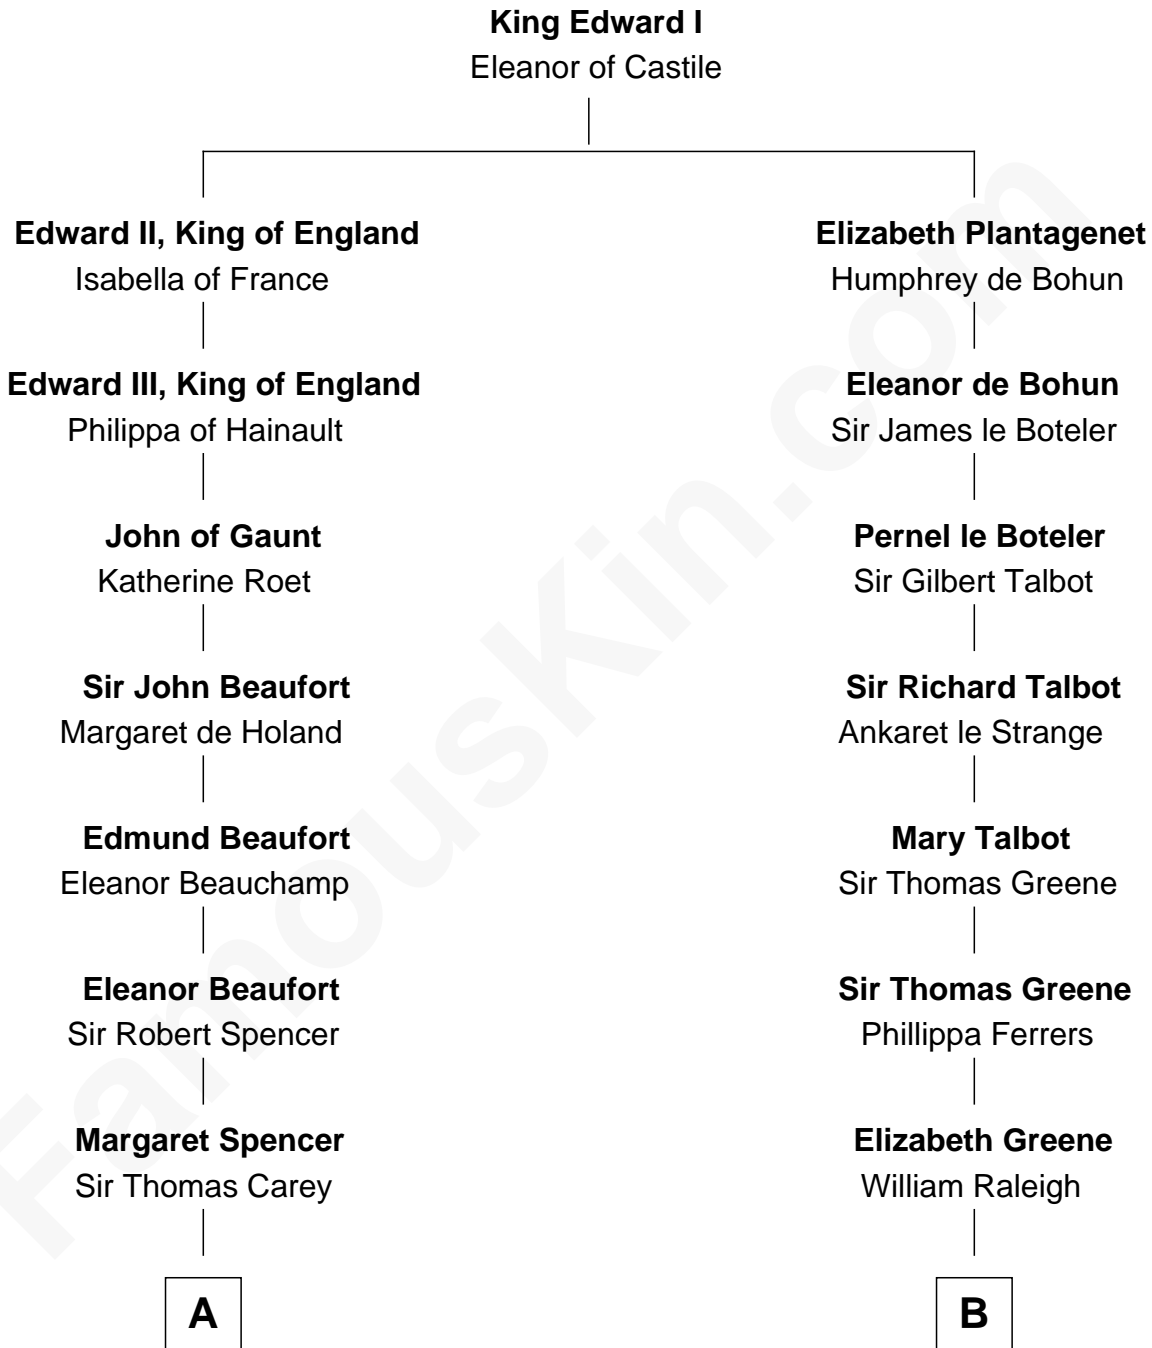

FamousKin.com

Relationship Chart of

Nelson Rockefeller

41st U.S. Vice-President

20th cousin 1 time removed of

Shanghai Pierce

Texas Cattleman

C

Lucy Avery
Godfrey Lewis Rockefeller

William Avery Rockefeller
Eliza Davison

John Davison Rockefeller
Laura Celestia Spelman

John Davison Rockefeller
Abby Greene Aldrich

Nelson Rockefeller
41st U.S. Vice-President

D

Ambless Wilbore
Nathaniel Stoddard

Susanna Stoddard
Isaac Pearce

Jonathan D. Pearce
Hanna Phillips Head

Shanghai Pierce
Texas Cattleman