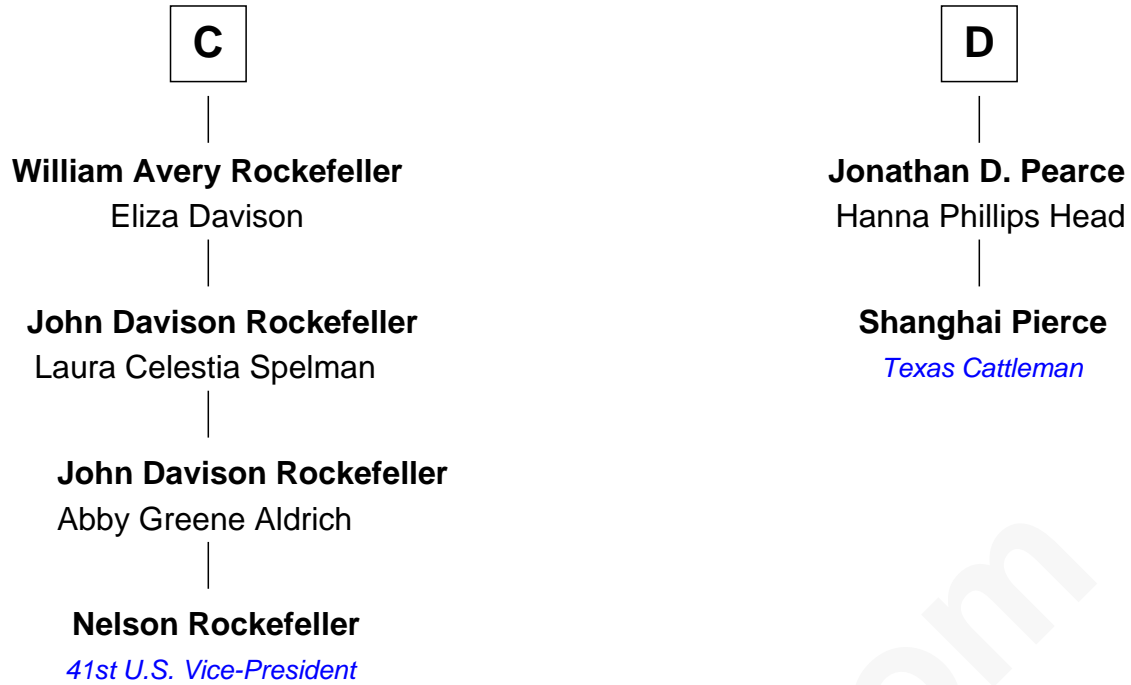

FamousKin.com
Relationship Chart of
Nelson Rockefeller
41st U.S. Vice-President

18th cousin 2 times removed of
Shanghai Pierce
Texas Cattleman

Hugh le Despencer
 Eleanor de Clare

Elizabeth le Despencer
 Maurice de Berkeley

Thomas de Berkeley
 Margaret de Lisle

Elizabeth de Berkeley
 Richard de Beauchamp

Eleanor Beauchamp
 Edmund Beaufort

Eleanor Beaufort
 Sir Robert Spencer

Margaret Spencer
 Sir Thomas Carey

Sir William Carey
 Mary Boleyn

A

Sir Edward le Despencer
 Anne de Ferrers

Edward Despencer
 Elizabeth Burghersh

Margaret Despencer
 Robert de Ferrers

Phillippa Ferrers
 Sir Thomas Greene

Elizabeth Greene
 William Raleigh

Sir Edward Raleigh
 Margaret Verney

Sir Edward Raleigh
 Anne Chamberlayne

B

FamousKin.com