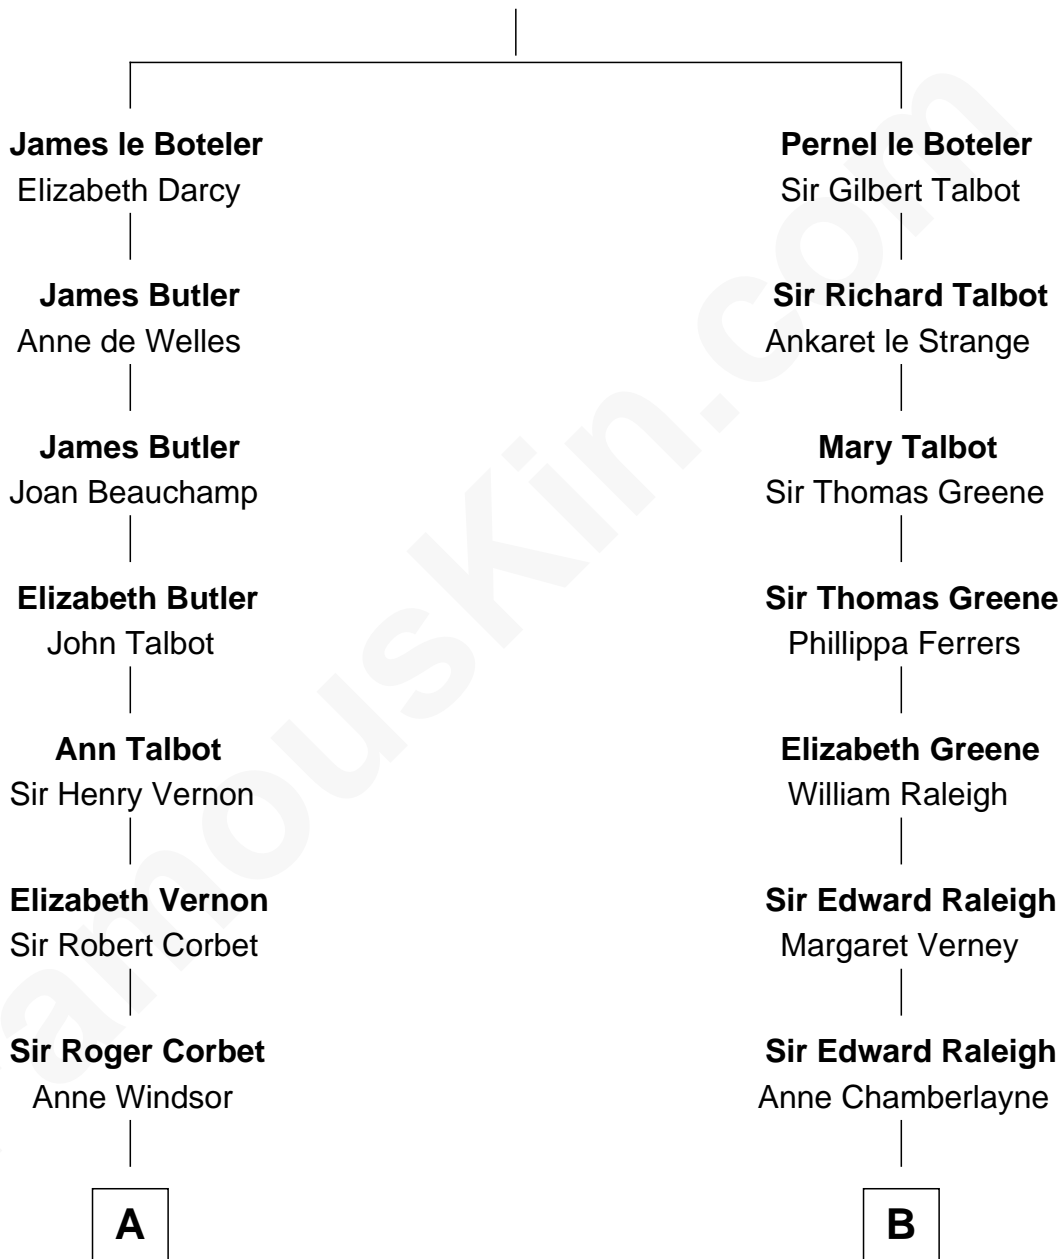

**FamousKin.com**  
**Relationship Chart of**  
**Nelson Rockefeller**  
*41st U.S. Vice-President*

**18th cousin 2 times removed of**  
**Shanghai Pierce**  
*Texas Cattleman*

**Sir James le Boteler**  
 Eleanor de Bohun

FamousKin.com