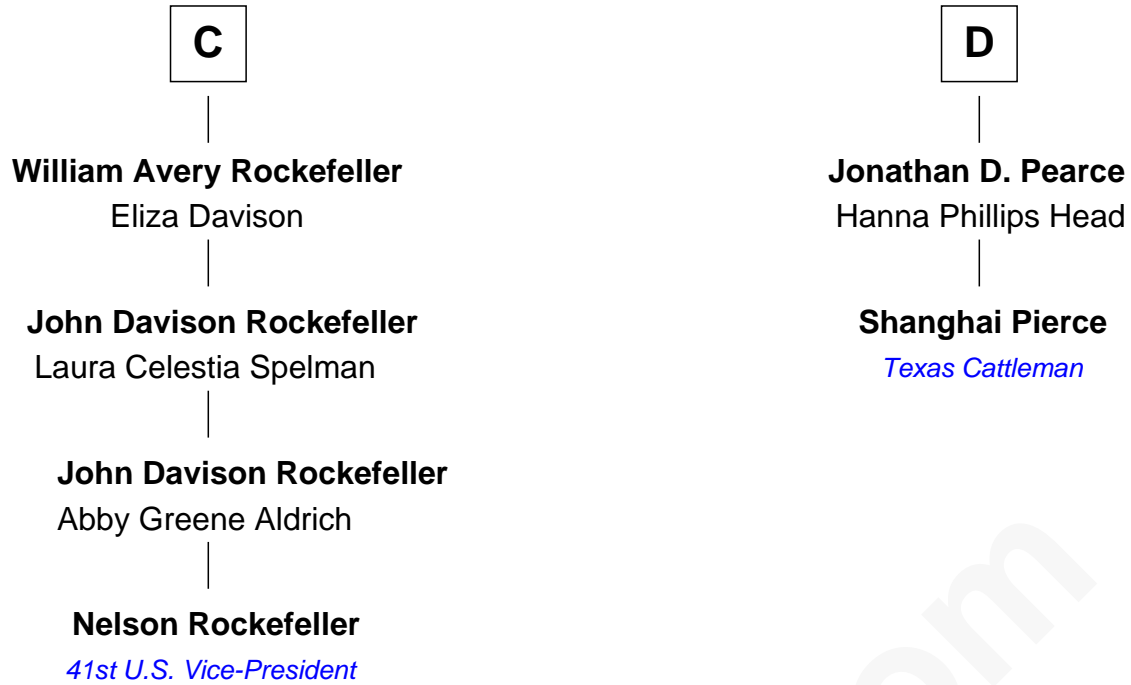

**FamousKin.com**  
**Relationship Chart of**  
**Nelson Rockefeller**  
*41st U.S. Vice-President*

**18th cousin 2 times removed of**  
**Shanghai Pierce**  
*Texas Cattleman*

**Sir James le Boteler**  
 Eleanor de Bohun

FamousKin.com