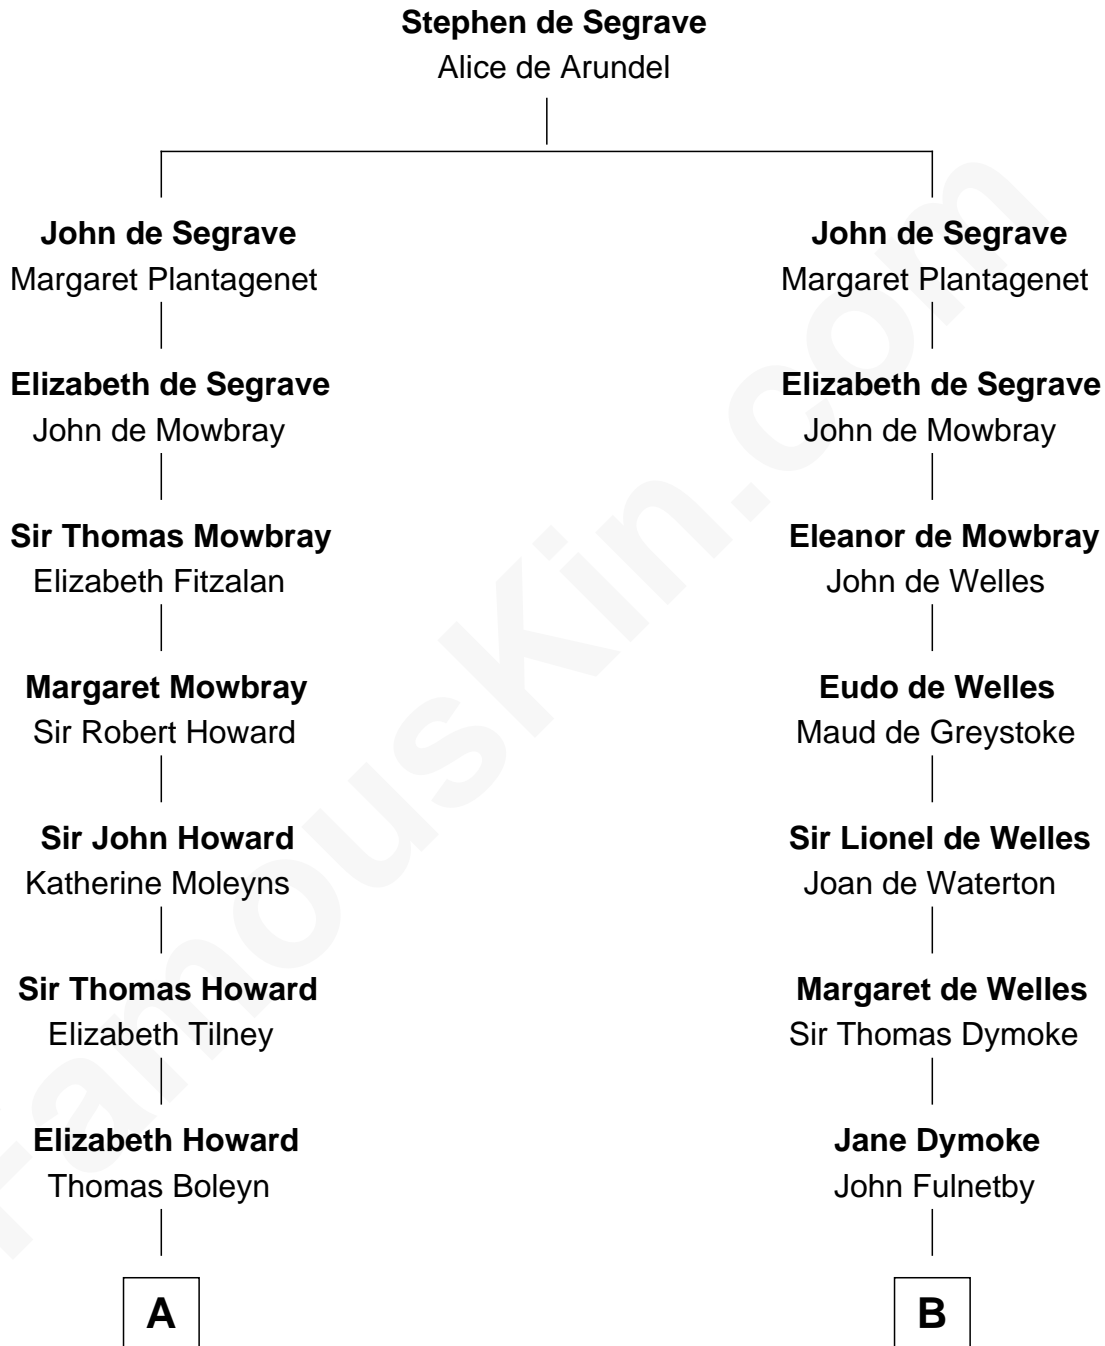

# FamousKin.com Relationship Chart of

**Nelson Rockefeller**  
41st U.S. Vice-President

21st cousin of

**Alan Shepard**  
Mercury and Apollo Astronaut

**C**

**Lucy Avery**

Godfrey Lewis Rockefeller

**William Avery Rockefeller**

Eliza Davison

**John Davison Rockefeller**

Laura Celestia Spelman

**John Davison Rockefeller**

Abby Greene Aldrich

**Nelson Rockefeller**

*41st U.S. Vice-President*

**D**

**Bradbury Bartlett**

Mary True

**Thomas Bradbury Bartlett**

Victoria Elizabeth Williams Cilley

**Annie Elizabeth Bartlett**

Frederick Johnson Shepard

**Alan Bartlett Shepard**

Pauline Renza Emerson

**Alan Shepard**

*Mercury and Apollo Astronaut*