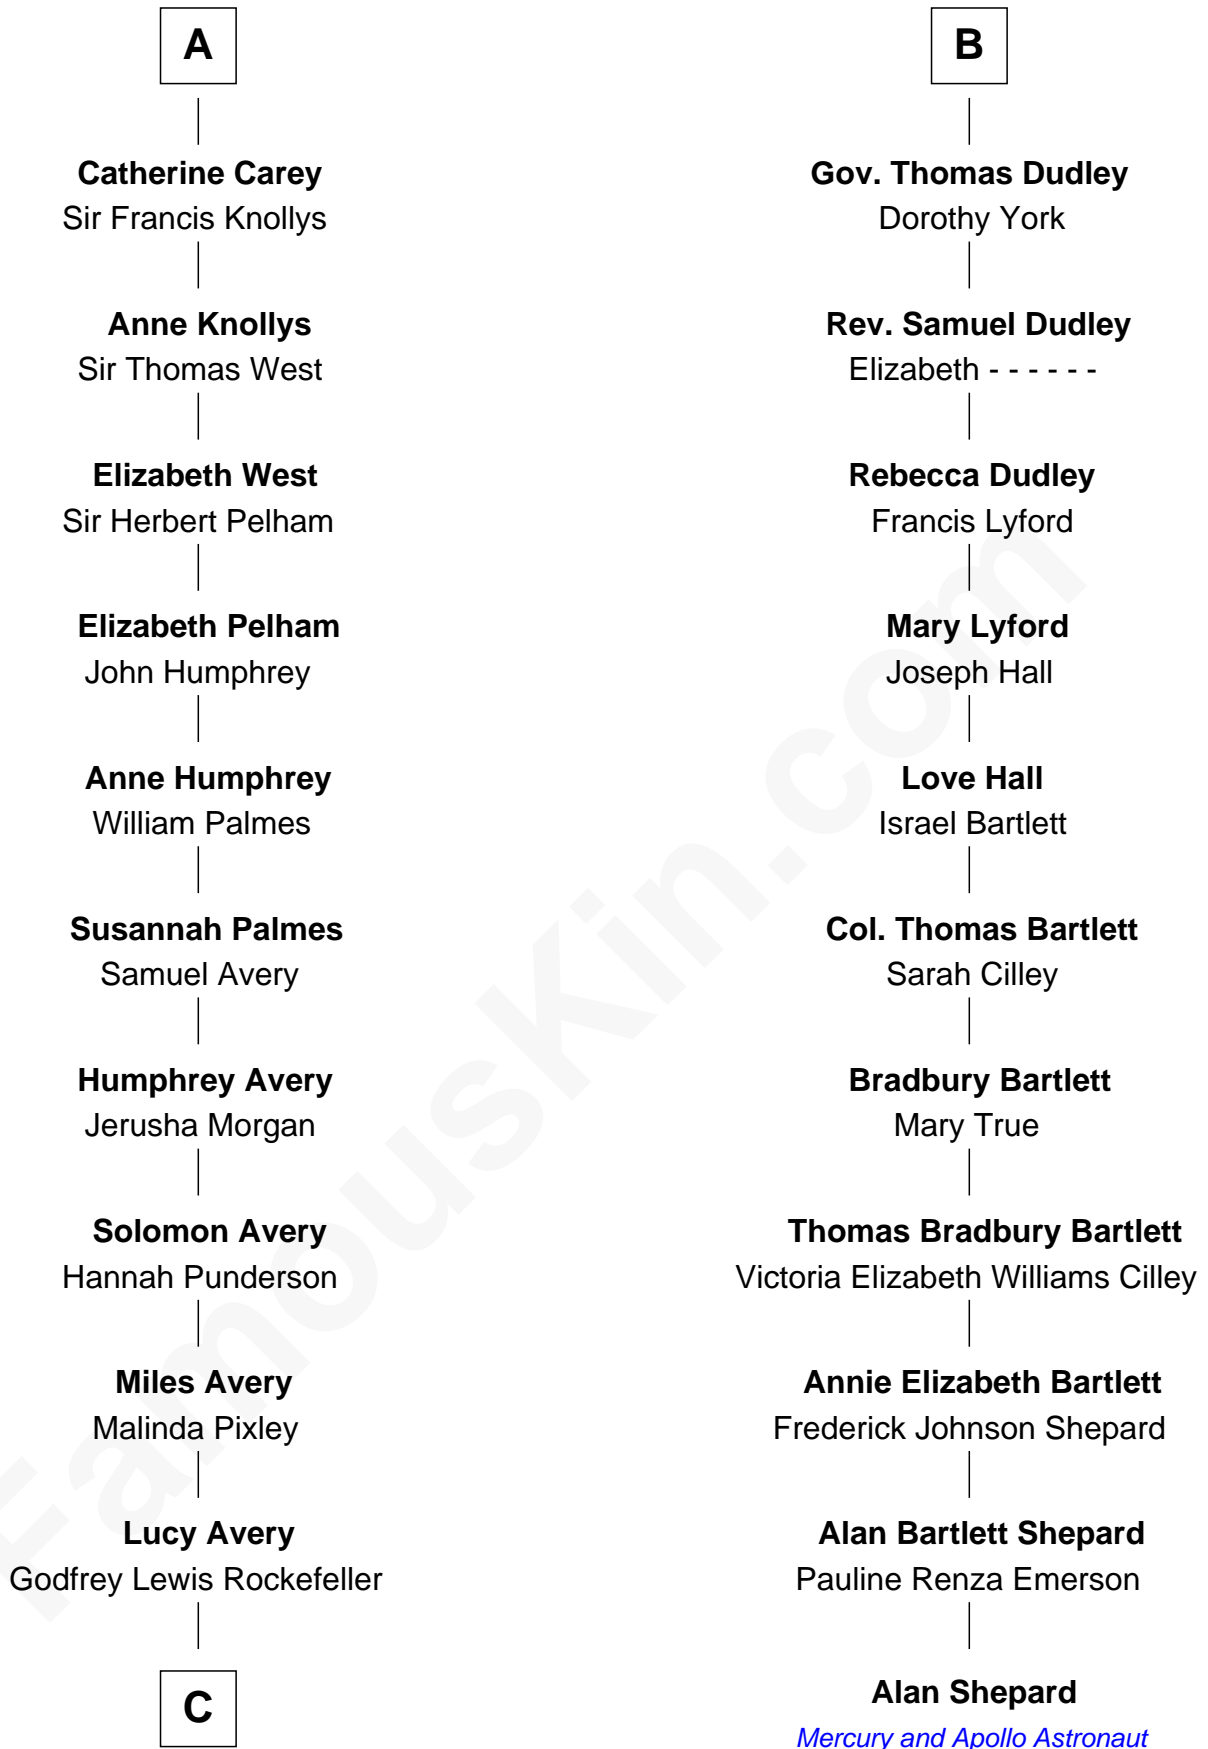

FamousKin.com Relationship Chart of

Nelson Rockefeller

41st U.S. Vice-President

17th cousin 3 times removed of

Alan Shepard

Mercury and Apollo Astronaut

Thomas de Berkeley

*with wife
Margaret de Mortimer*

Sir Edmund Sutton
Joyce Tiptoft

Eleanor Beauchamp
Edmund Beaufort

Sir Edward Sutton
Cecily Willoughby

Eleanor Beaufort
Sir Robert Spencer

Sir John Sutton
Cecily Grey

Margaret Spencer
Sir Thomas Carey

Sir Henry Dudley
----- Ashton

Sir William Carey
Mary Boleyn

Roger Dudley
Susanna Thorne

A

B

C

—
William Avery Rockefeller

Eliza Davison

—
John Davison Rockefeller