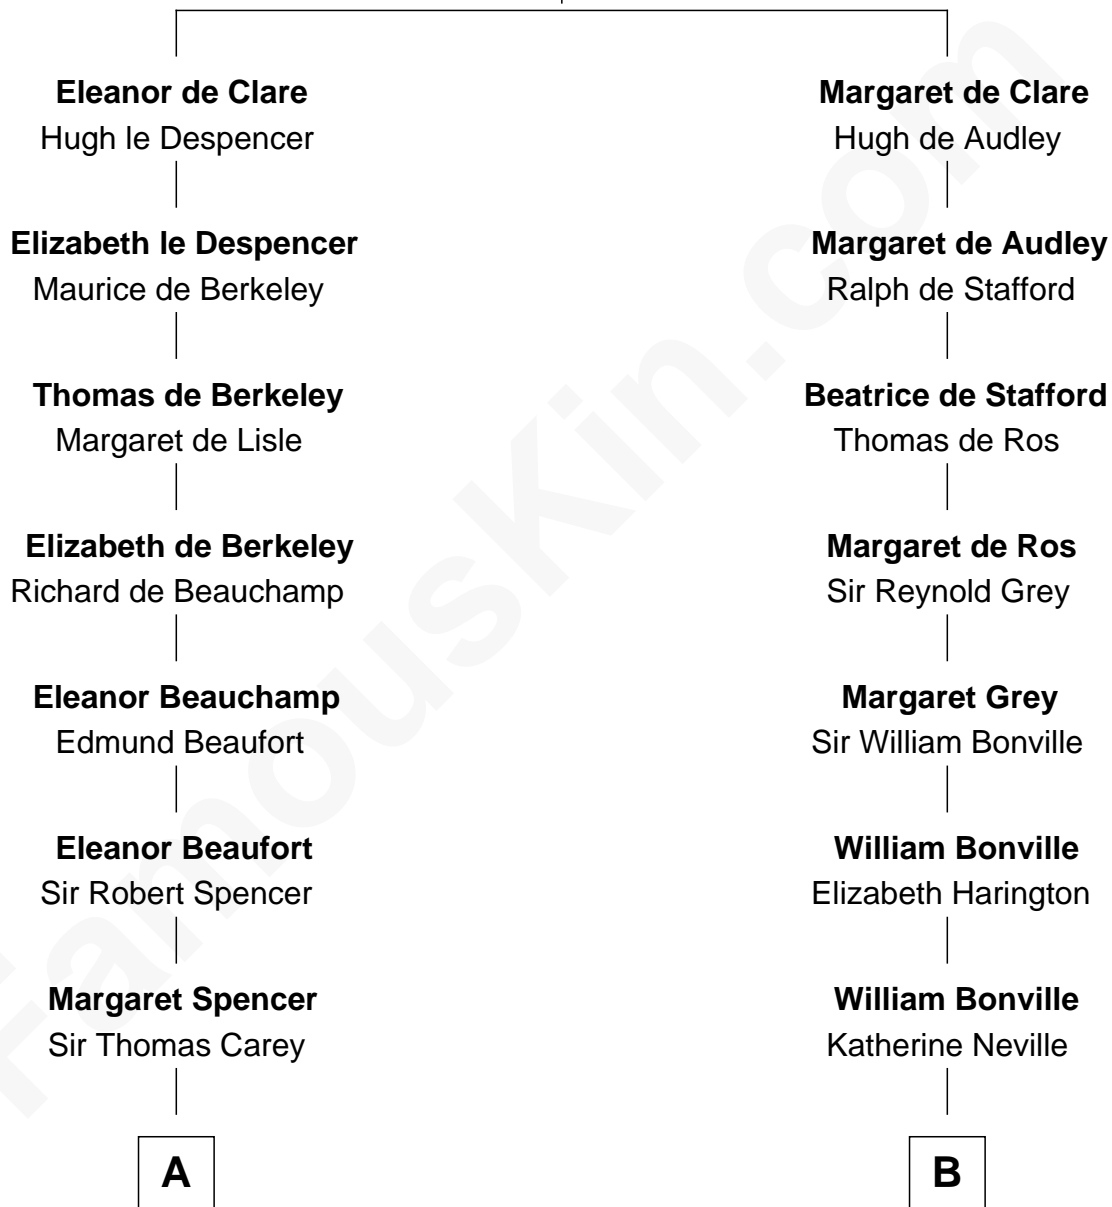

FamousKin.com Relationship Chart of

Nelson Rockefeller
41st U.S. Vice-President

21st cousin of

Alan Shepard
Mercury and Apollo Astronaut

Sir Gilbert de Clare
Joan of Acre

C

Lucy Avery
Godfrey Lewis Rockefeller

William Avery Rockefeller
Eliza Davison

John Davison Rockefeller
Laura Celestia Spelman

John Davison Rockefeller
Abby Greene Aldrich

Nelson Rockefeller
41st U.S. Vice-President

D

Bradbury Bartlett
Mary True

Thomas Bradbury Bartlett
Victoria Elizabeth Williams Cilley

Annie Elizabeth Bartlett
Frederick Johnson Shepard

Alan Bartlett Shepard
Pauline Renza Emerson

Alan Shepard
Mercury and Apollo Astronaut

FamousKin.com