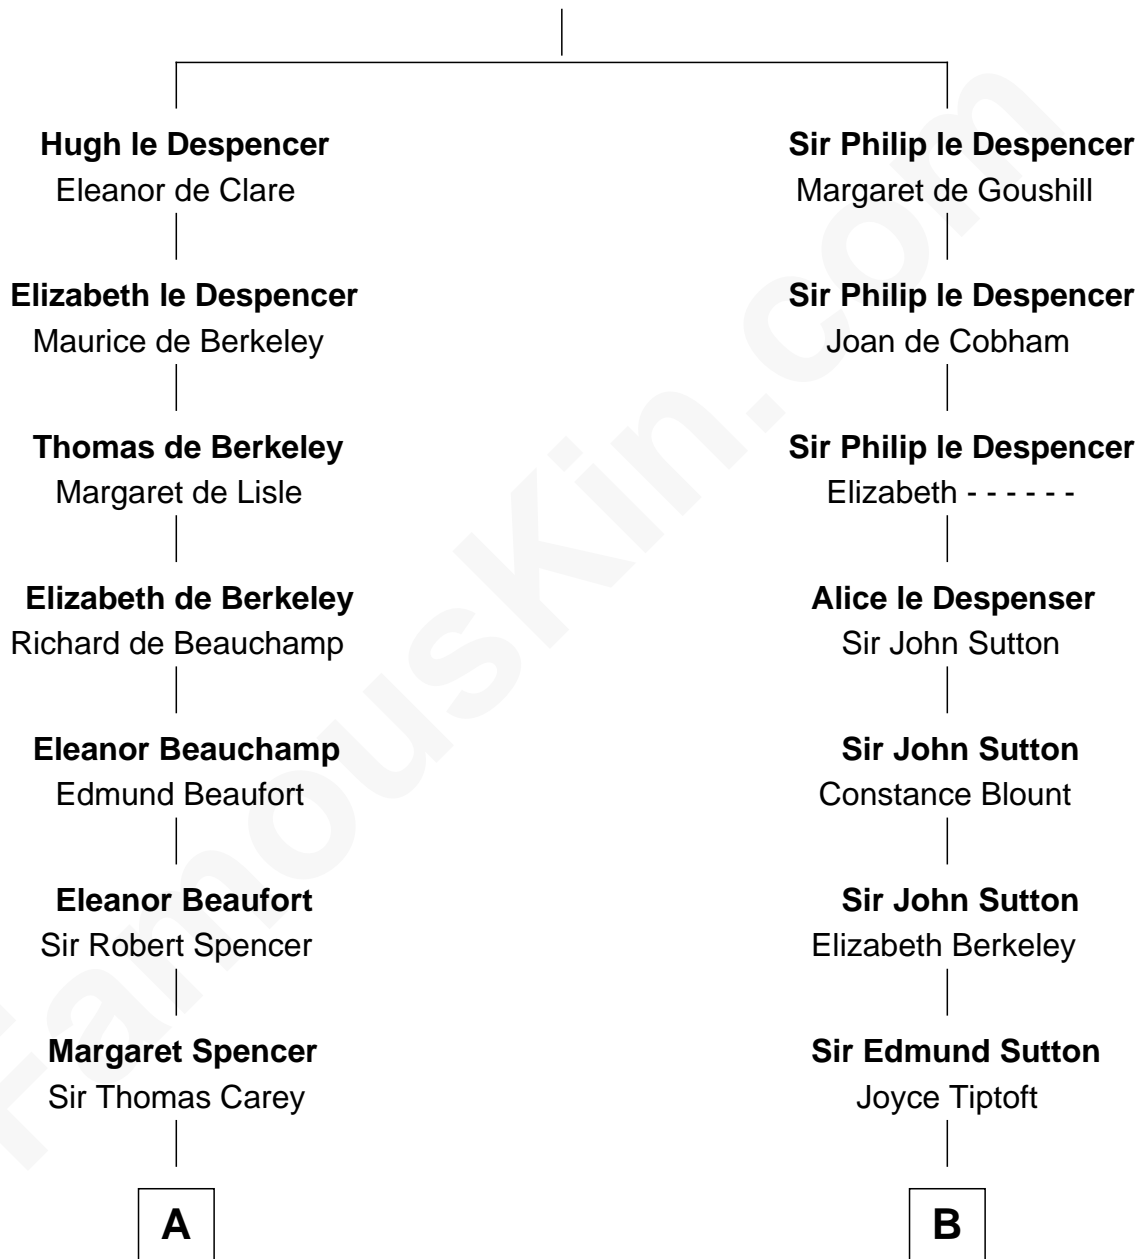

FamousKin.com Relationship Chart of

Nelson Rockefeller
41st U.S. Vice-President

21st cousin of

Alan Shepard
Mercury and Apollo Astronaut

Sir Hugh le Despencer
Isabella de Beauchamp

C

Lucy Avery
Godfrey Lewis Rockefeller

William Avery Rockefeller
Eliza Davison

John Davison Rockefeller
Laura Celestia Spelman

John Davison Rockefeller
Abby Greene Aldrich

Nelson Rockefeller
41st U.S. Vice-President

D

Bradbury Bartlett
Mary True

Thomas Bradbury Bartlett
Victoria Elizabeth Williams Cilley

Annie Elizabeth Bartlett
Frederick Johnson Shepard

Alan Bartlett Shepard
Pauline Renza Emerson

Alan Shepard
Mercury and Apollo Astronaut

FamousKin.com