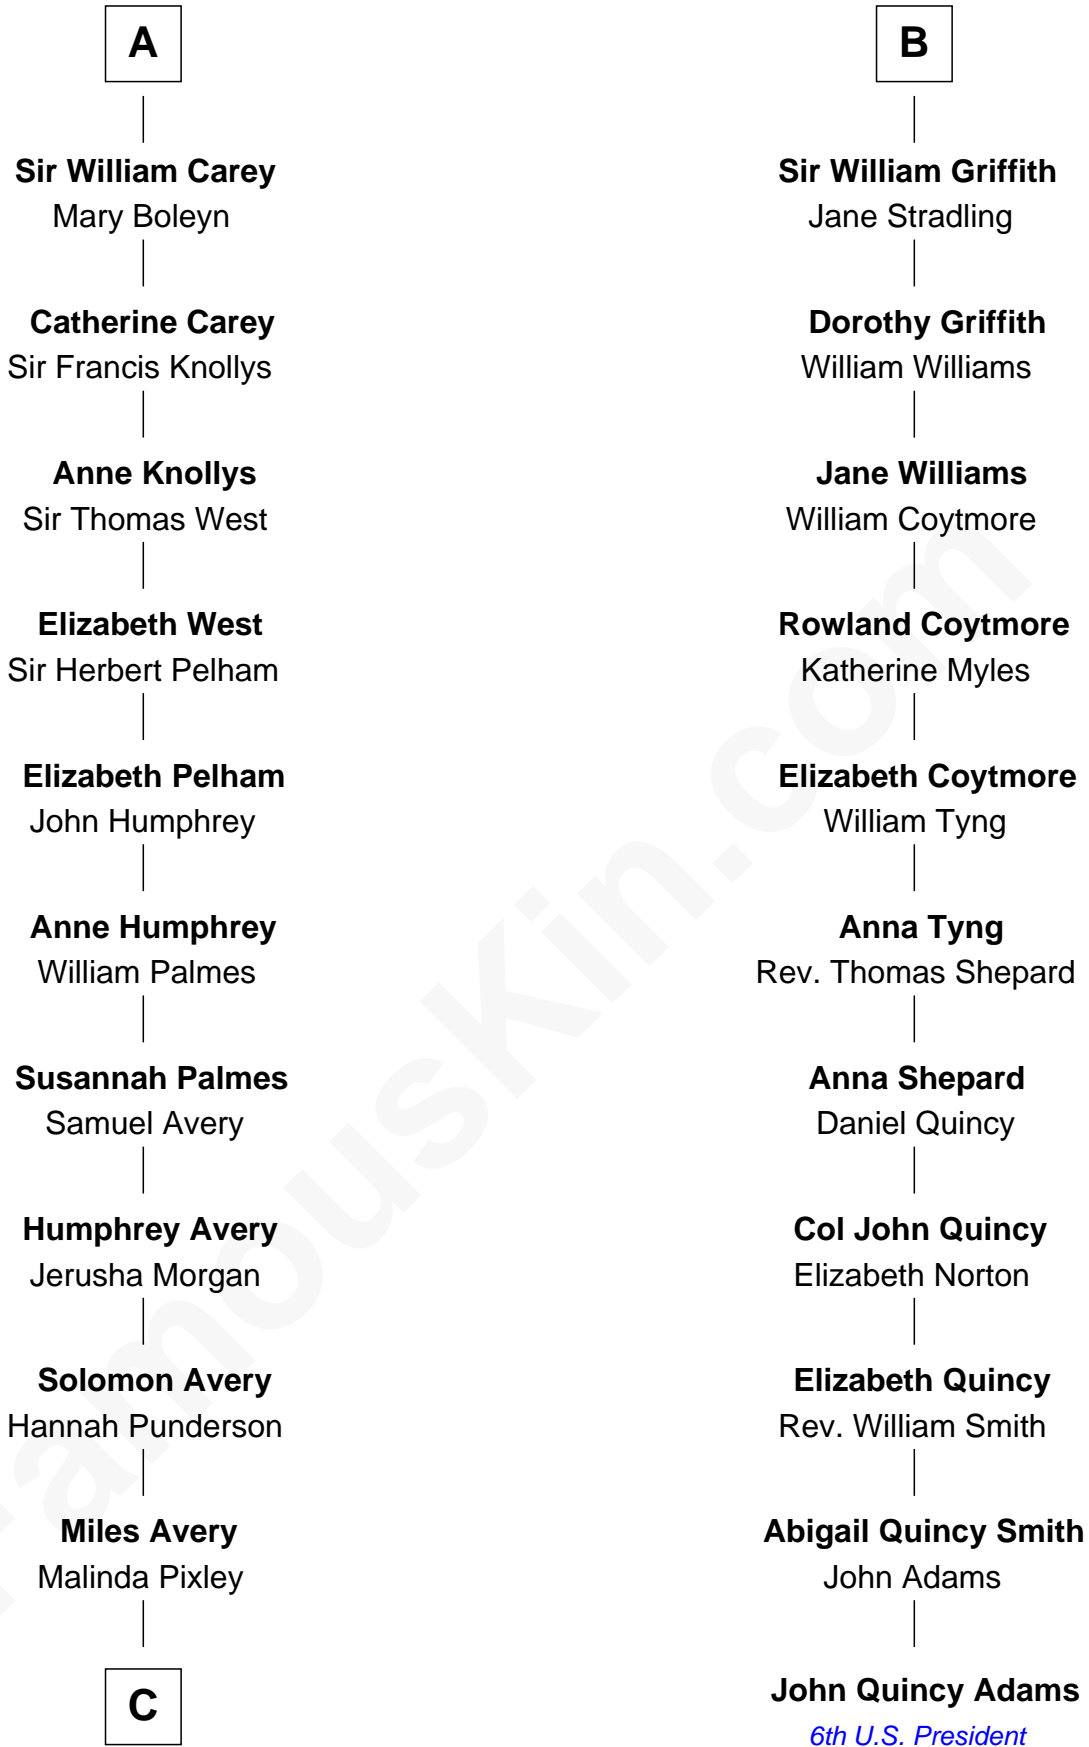

FamousKin.com Relationship Chart of

Nelson Rockefeller
41st U.S. Vice-President

17th cousin 4 times removed of

John Quincy Adams
6th U.S. President

Richard Fitzalan
Alice de Saluzzo

C

—
Lucy Avery

Godfrey Lewis Rockefeller

—
William Avery Rockefeller

Eliza Davison

—
John Davison Rockefeller

Laura Celestia Spelman

—
John Davison Rockefeller

Abby Greene Aldrich

—
Nelson Rockefeller

41st U.S. Vice-President