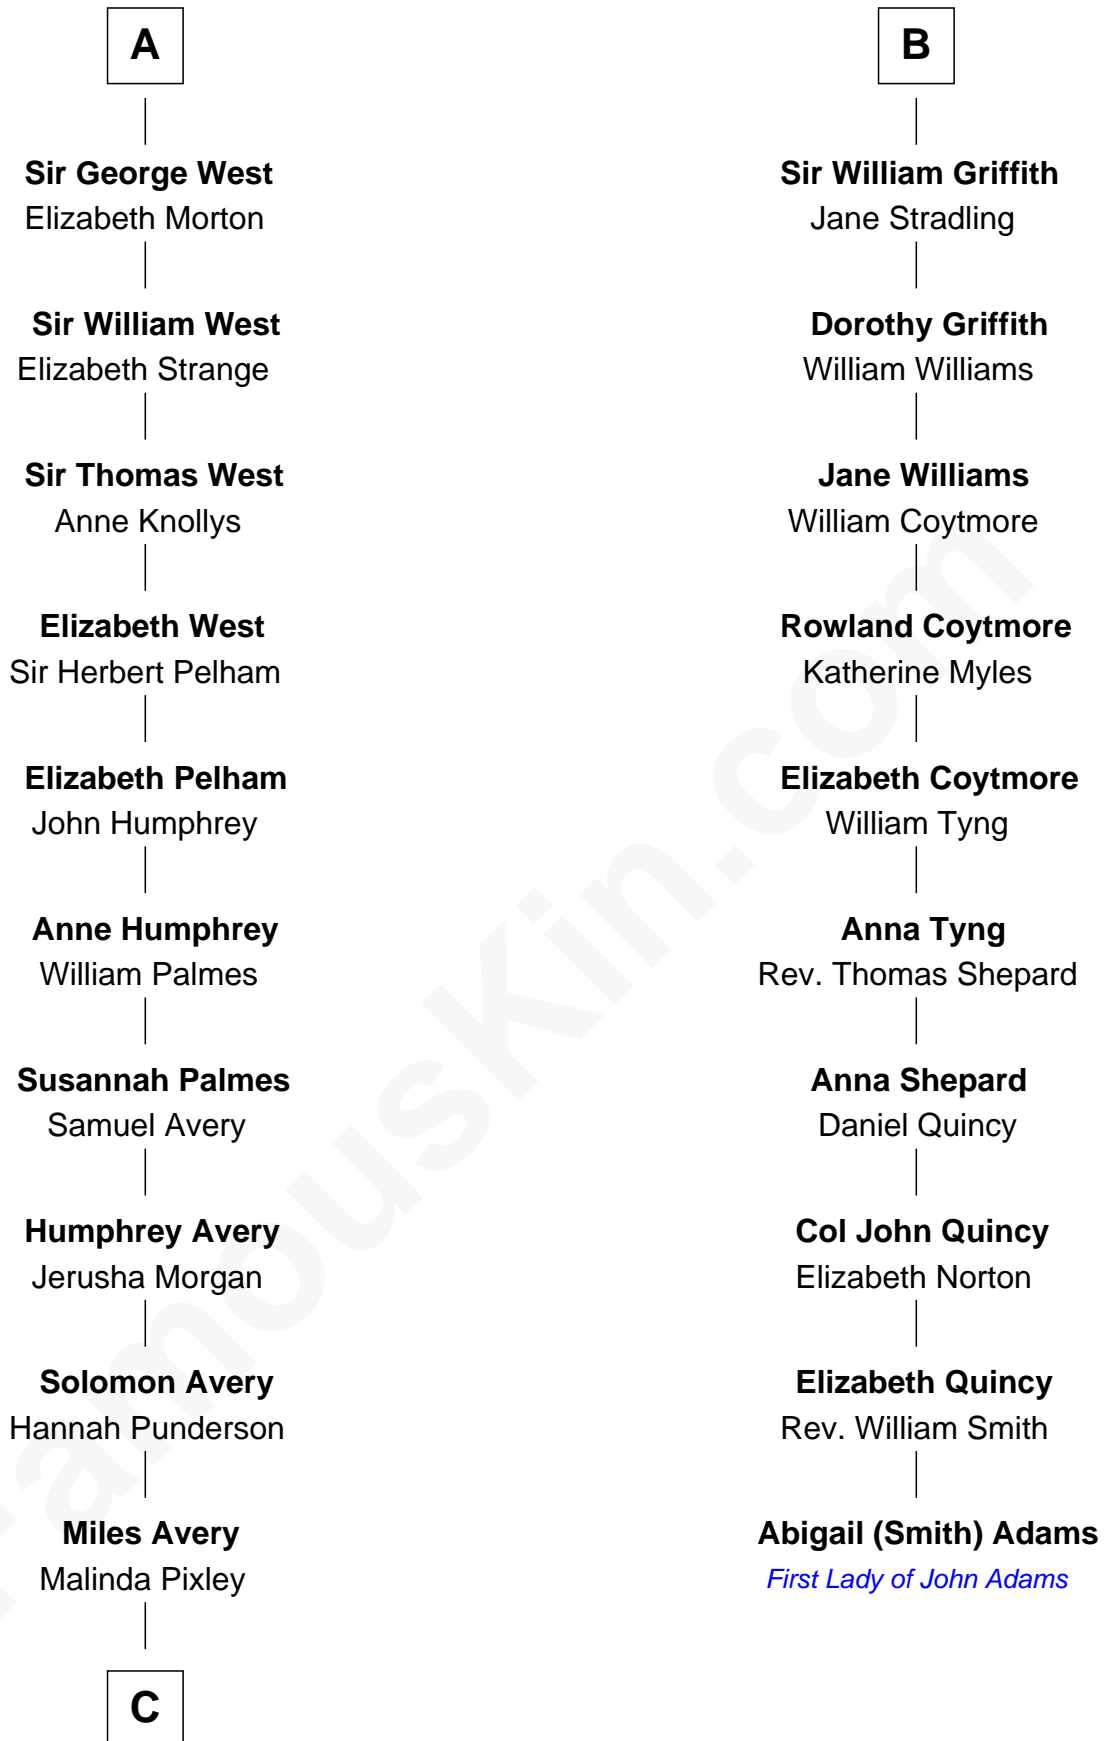

Sir Thomas West

Sir Reynold West

Margaret Thorley

Sir Richard West

Katherine Hungerford

Sir Thomas West

Eleanor Copley

A

Henry Plantagenet

Maud de Chaworth

Eleanor Plantagenet

Richard Fitzalan

Sir Richard Fitzalan

Elizabeth de Bohun

Elizabeth Fitzalan

Sir Robert Goushill

Joan Goushill

Sir Thomas Stanley

Margaret Stanley

Sir William Troutbeck

Joan Troutbeck

Sir William Griffith

B

C

—
Nelson Rockefeller

41st U.S. Vice-President

FamousKin.com