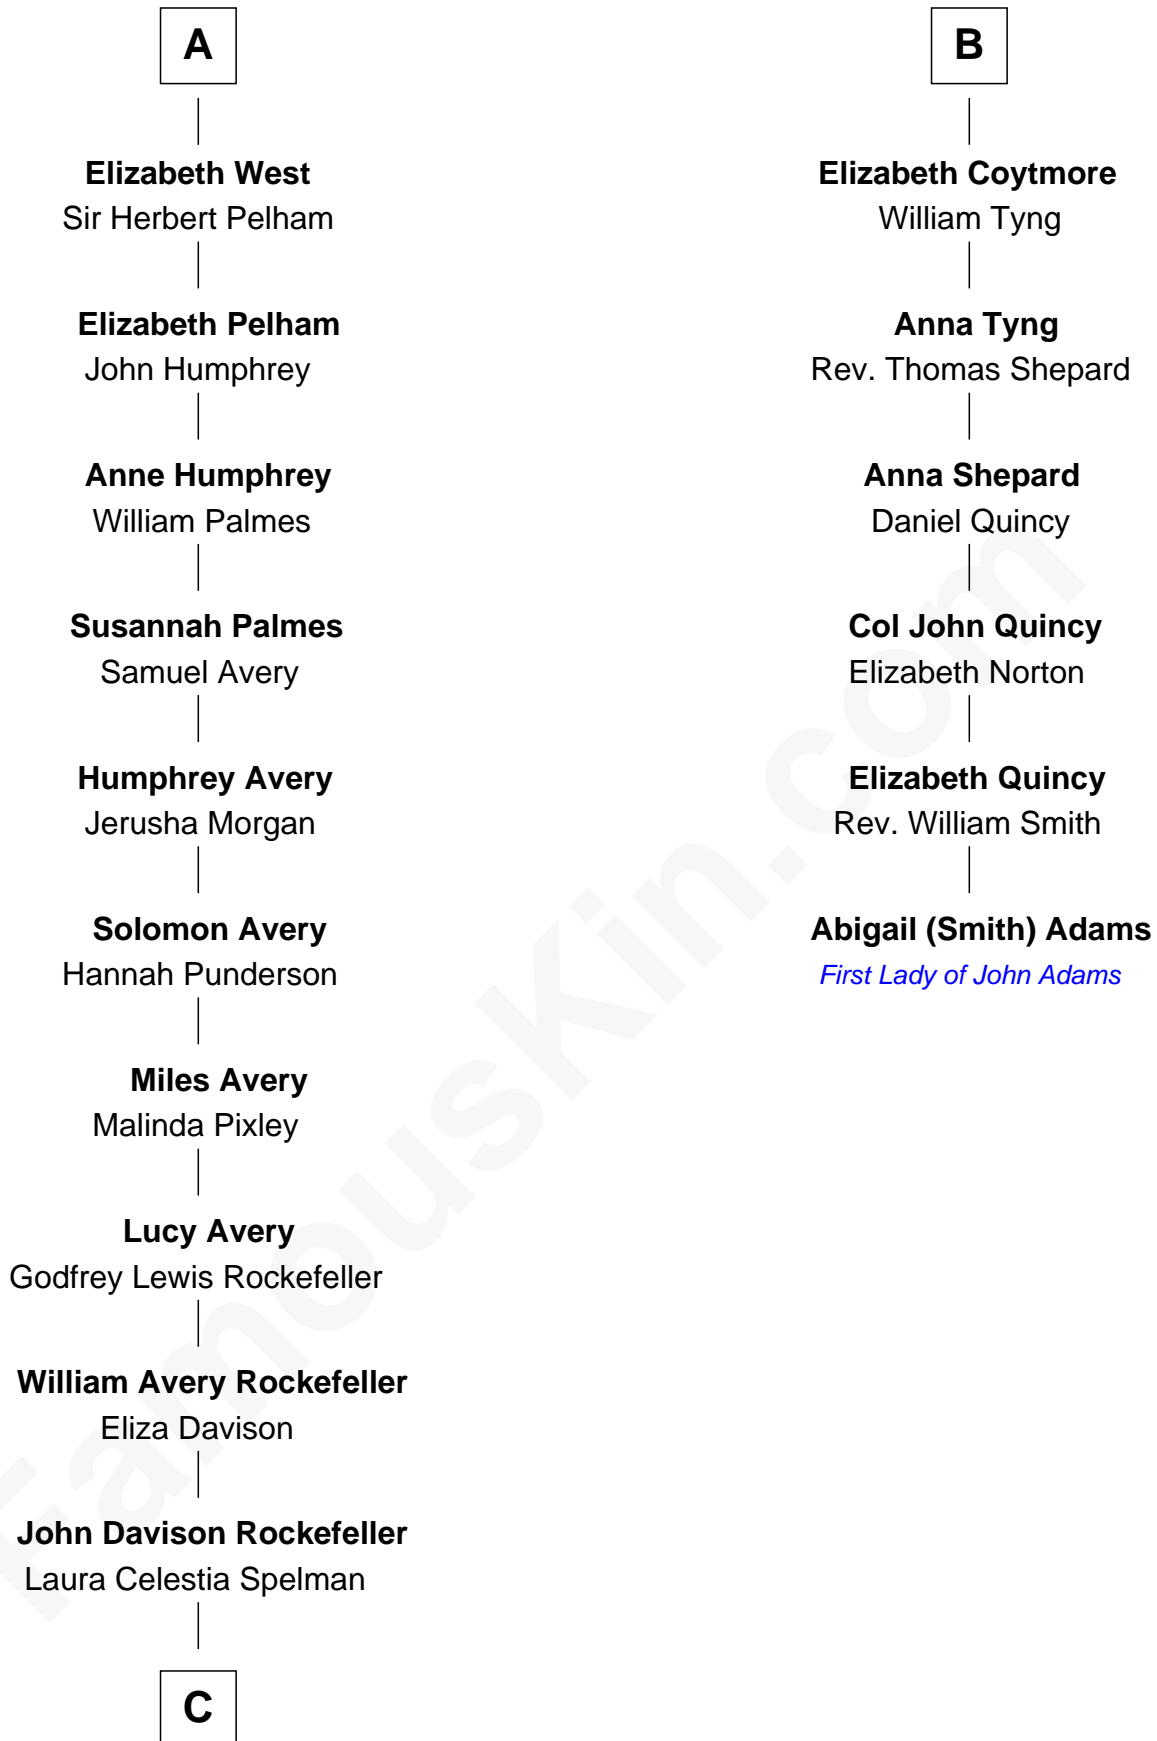

# FamousKin.com Relationship Chart of

**Nelson Rockefeller**

*41st U.S. Vice-President*

12th cousin 6 times removed of

**Abigail (Smith) Adams**

*First Lady of President John Adams*

**Elizabeth Fitzalan**

*with husband*  
*Sir Thomas Mowbray*

**Joan Goushill**

Sir Thomas Stanley

**Margaret Stanley**

Sir William Troutbeck

**Joan Troutbeck**

Sir William Griffith

**Sir William Griffith**

Jane Stradling

**Dorothy Griffith**

William Williams

**Jane Williams**

William Coytmore

**Rowland Coytmore**

Katherine Myles

**B**

C

John Davison Rockefeller

Abby Greene Aldrich

Nelson Rockefeller

*41st U.S. Vice-President*

FamousKin.com