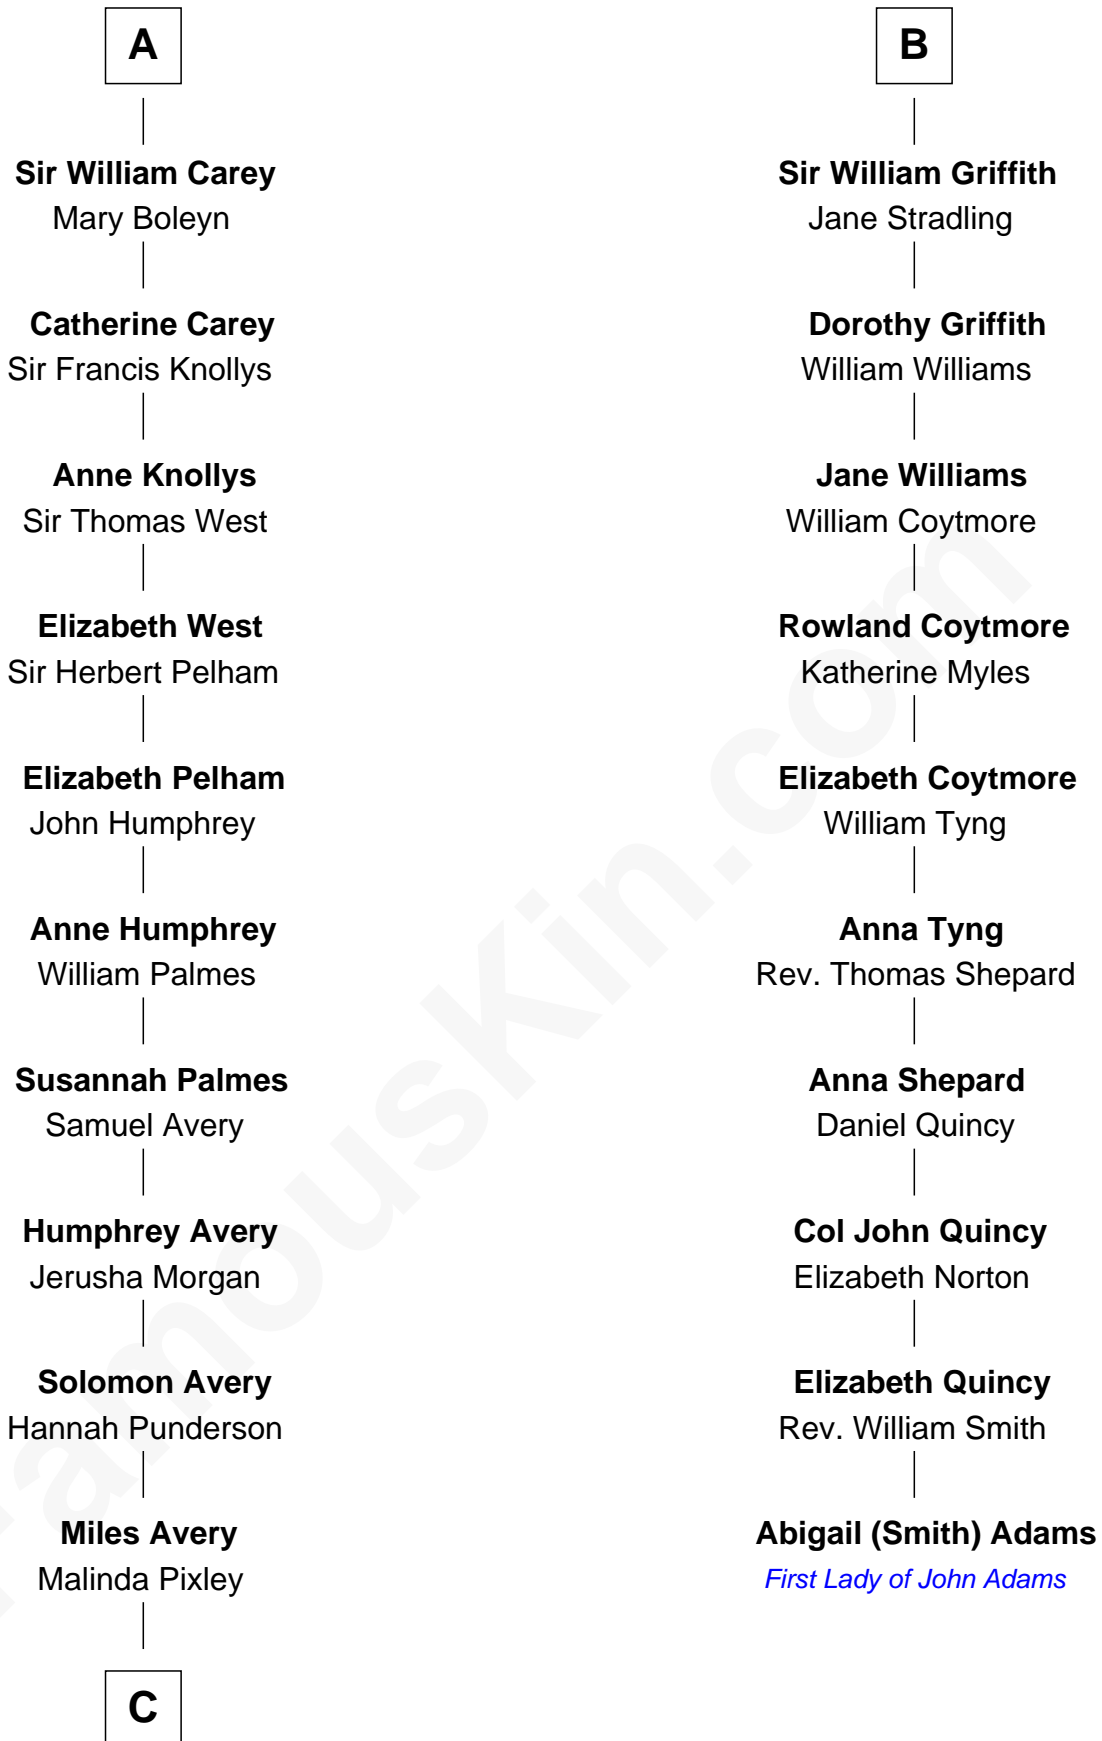

FamousKin.com

Relationship Chart of

Nelson Rockefeller

41st U.S. Vice-President

16th cousin 5 times removed of

Abigail (Smith) Adams

First Lady of President John Adams

Richard Fitzalan

Alice de Saluzzo

C

—
Lucy Avery

Godfrey Lewis Rockefeller

—
William Avery Rockefeller

Eliza Davison

—
John Davison Rockefeller

Laura Celestia Spelman

—
John Davison Rockefeller

Abby Greene Aldrich

—
Nelson Rockefeller

41st U.S. Vice-President

FamousKin.com