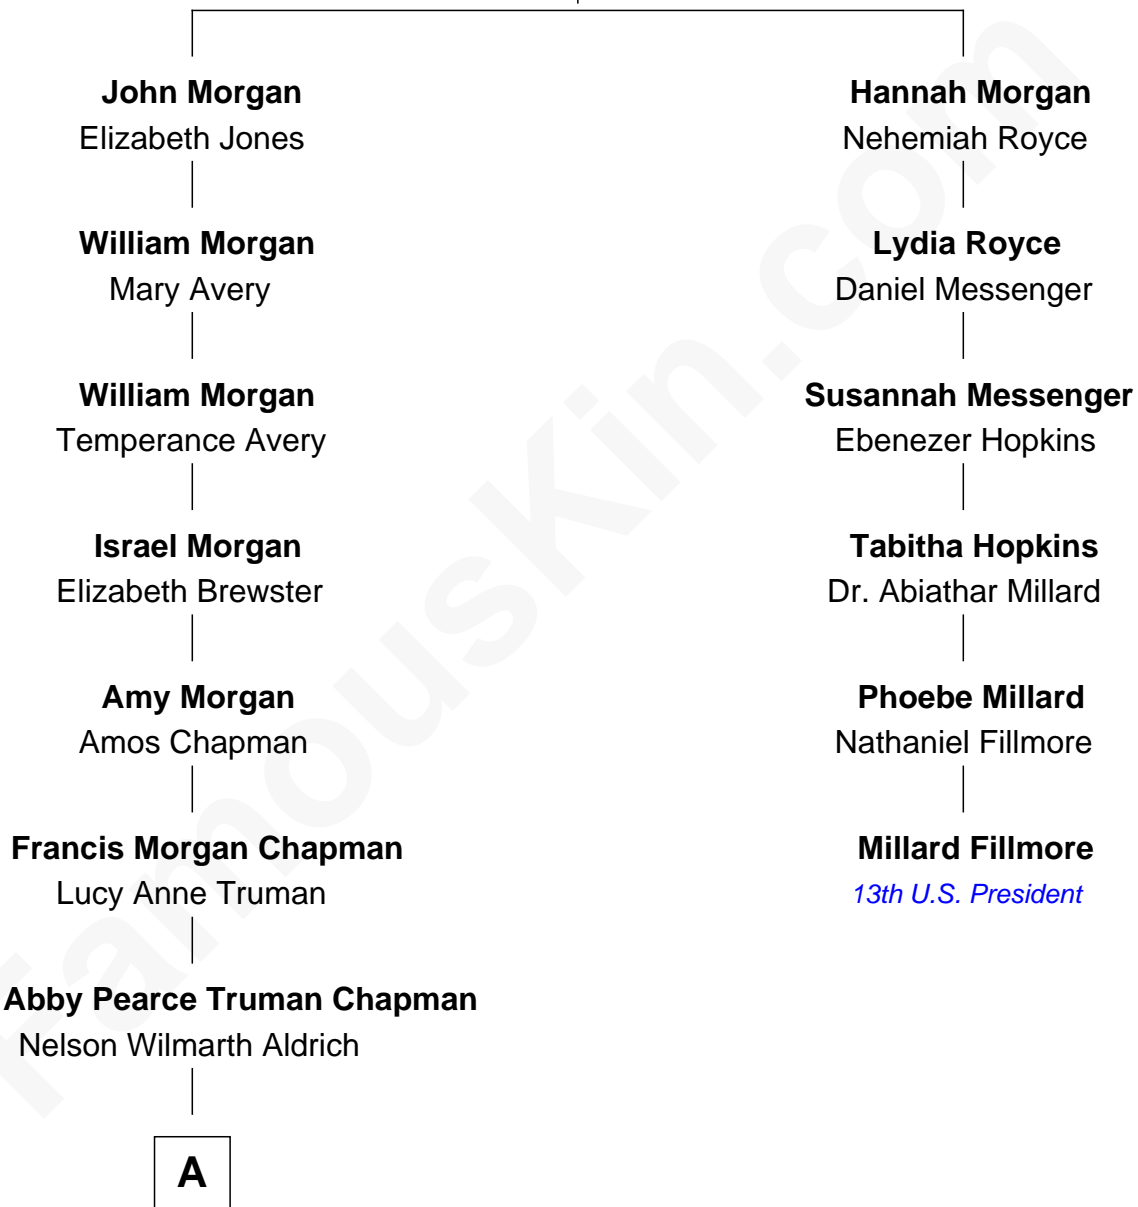

# FamousKin.com Relationship Chart of

**Nelson Rockefeller**

*41st U.S. Vice-President*

5th cousin 3 times removed of

**Millard Fillmore**

*13th U.S. President*

**James Morgan**

Margery Hill

**A**

Abby Greene Aldrich  
John Davison Rockefeller

Nelson Rockefeller  
*41st U.S. Vice-President*

FamousKin.com