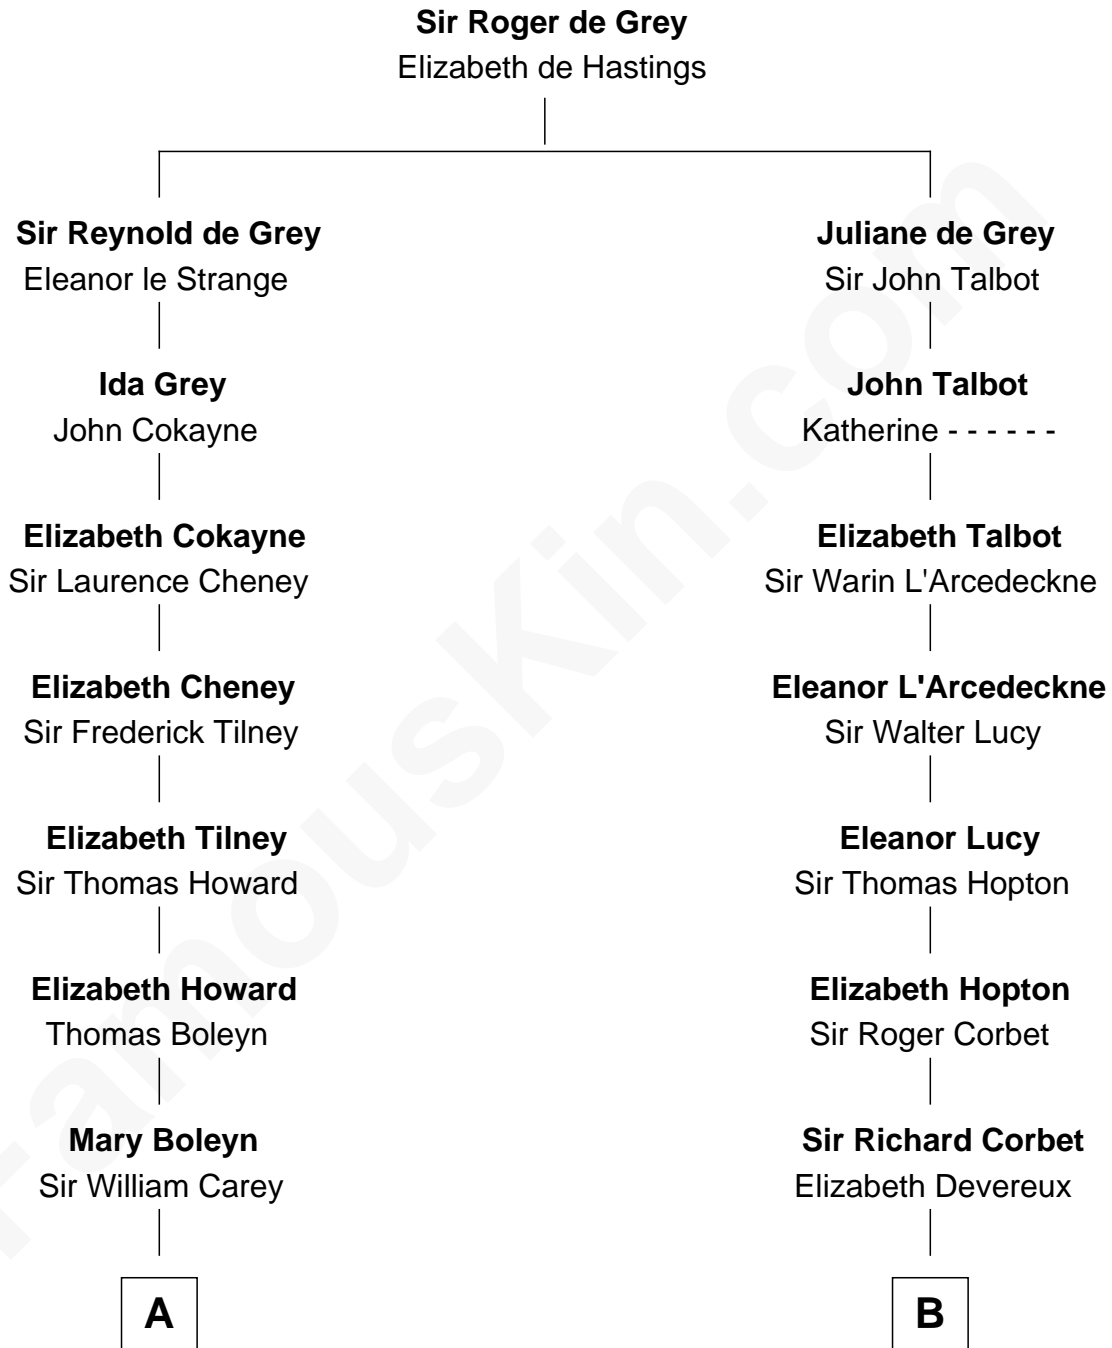

FamousKin.com Relationship Chart of

Nelson Rockefeller
41st U.S. Vice-President

20th cousin of

Orson Welles
Radio, Stage, and Movie Actor

C

William Avery Rockefeller

Eliza Davison

John Davison Rockefeller

Laura Celestia Spelman

John Davison Rockefeller

Abby Greene Aldrich

Nelson Rockefeller

41st U.S. Vice-President

D

Henry Hill Welles

Mary Putnam