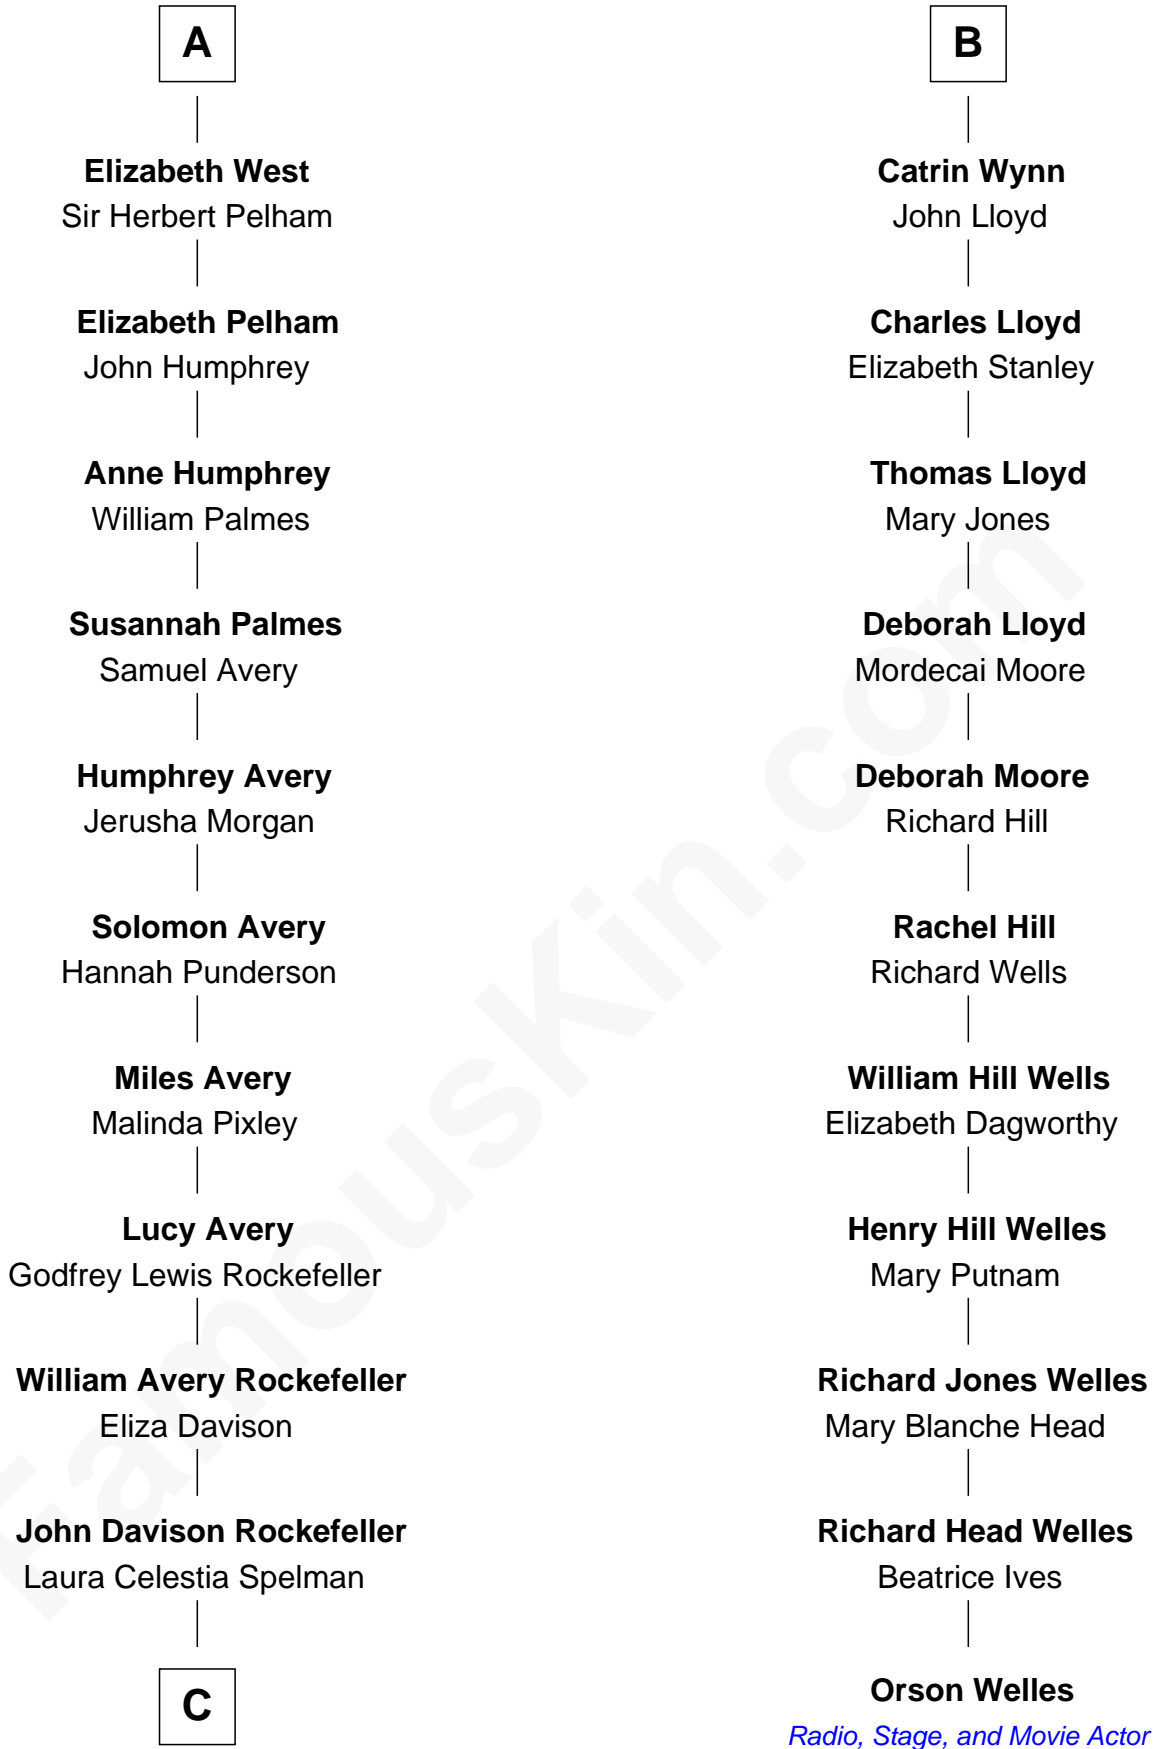

FamousKin.com Relationship Chart of

Nelson Rockefeller
41st U.S. Vice-President

17th cousin 1 time removed of

Orson Welles
Radio, Stage, and Movie Actor

John of Gaunt

with wife
Katherine Roet

with wife
Blanche of Lancaster

Sir John Beaufort
Margaret de Holand

Henry IV, King of England
Mary de Bohun

Edmund Beaufort
Eleanor Beauchamp

Humphrey Plantagenet

Eleanor Beaufort
Sir Robert Spencer

Antigone Plantagenet
Henry Grey

Margaret Spencer
Sir Thomas Carey

Elizabeth Grey
Sir Roger Kynaston

Sir William Carey
Mary Boleyn

Humphrey Kynaston
Elsbeth ferch Maredudd

Catherine Carey
Sir Francis Knollys

Margaret Kynaston
John ap Ieuan ab Owain

Anne Knollys
Sir Thomas West

Humphrey Wynn
Mawd ferch Oliver

A

B

C

—
John Davison Rockefeller

Abby Greene Aldrich

—
Nelson Rockefeller

41st U.S. Vice-President