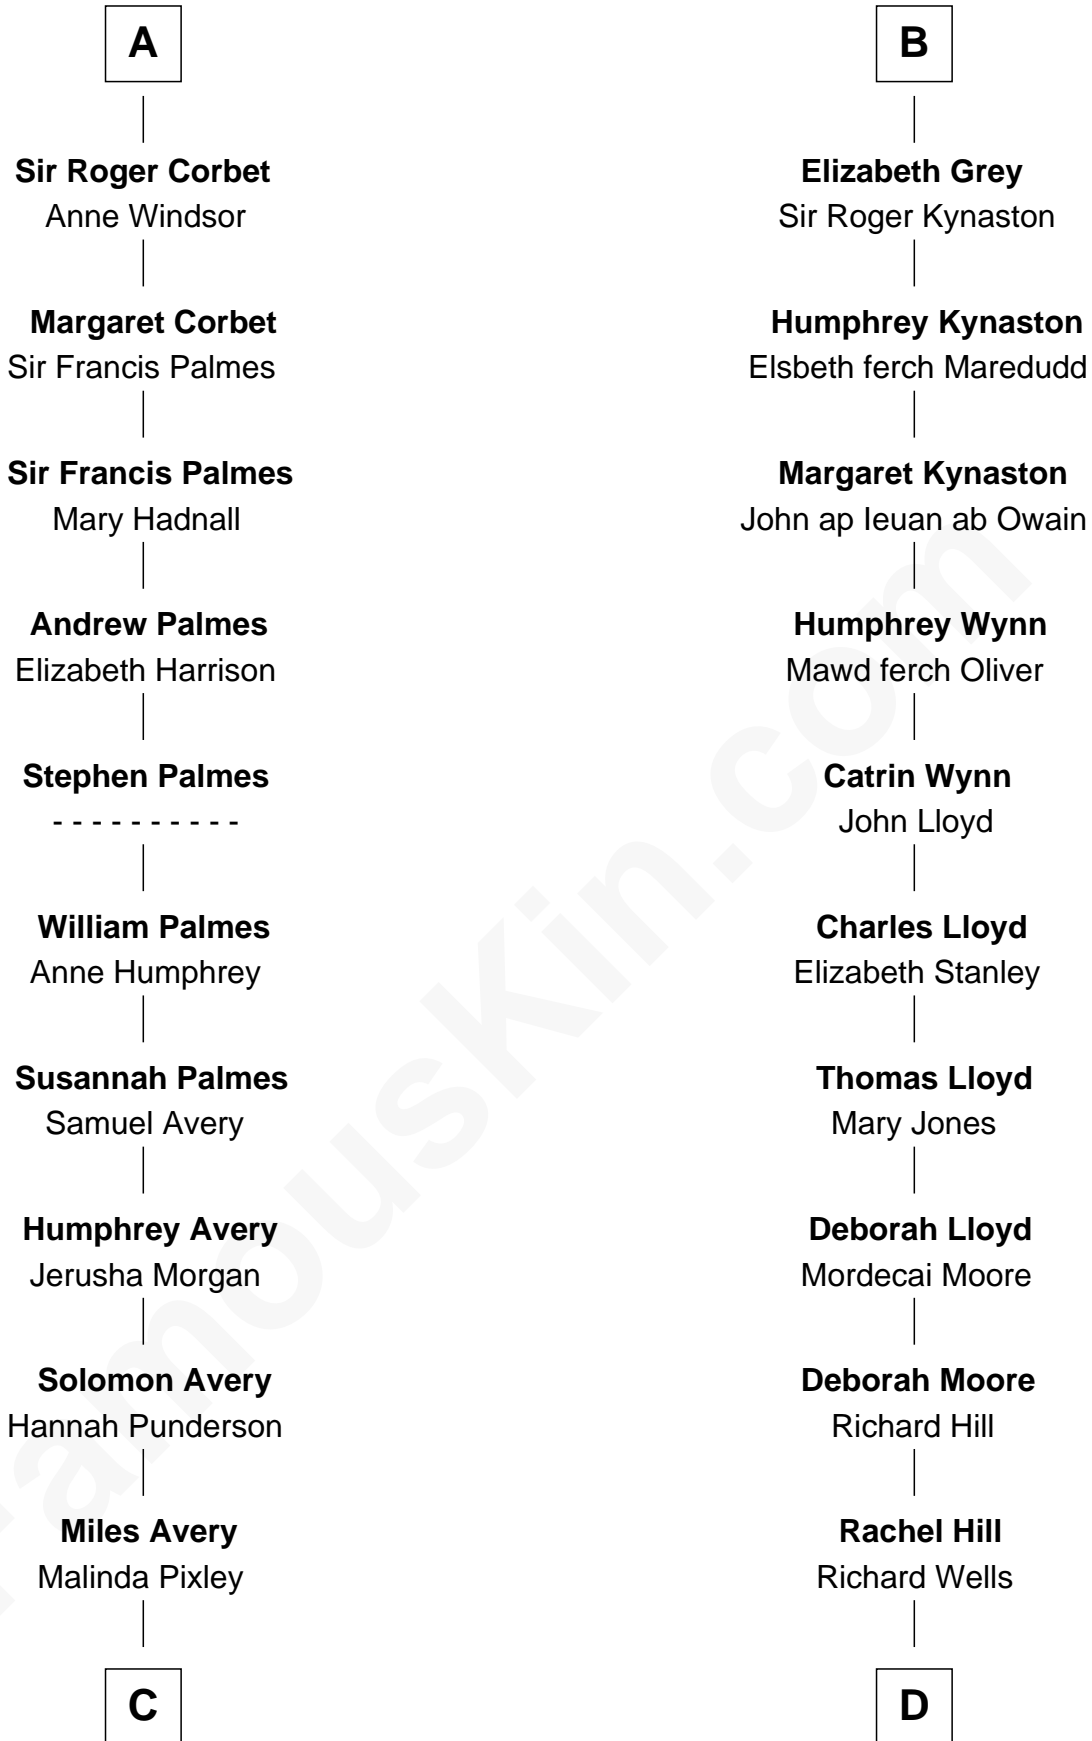

FamousKin.com Relationship Chart of

Nelson Rockefeller
41st U.S. Vice-President

21st cousin of

Orson Welles
Radio, Stage, and Movie Actor

C

Lucy Avery

Godfrey Lewis Rockefeller

William Avery Rockefeller

Eliza Davison

John Davison Rockefeller

Laura Celestia Spelman

John Davison Rockefeller

Abby Greene Aldrich

Nelson Rockefeller

41st U.S. Vice-President

D

William Hill Wells

Elizabeth Dagworthy

Henry Hill Welles

Mary Putnam

Richard Jones Welles

Mary Blanche Head

Richard Head Welles

Beatrice Ives