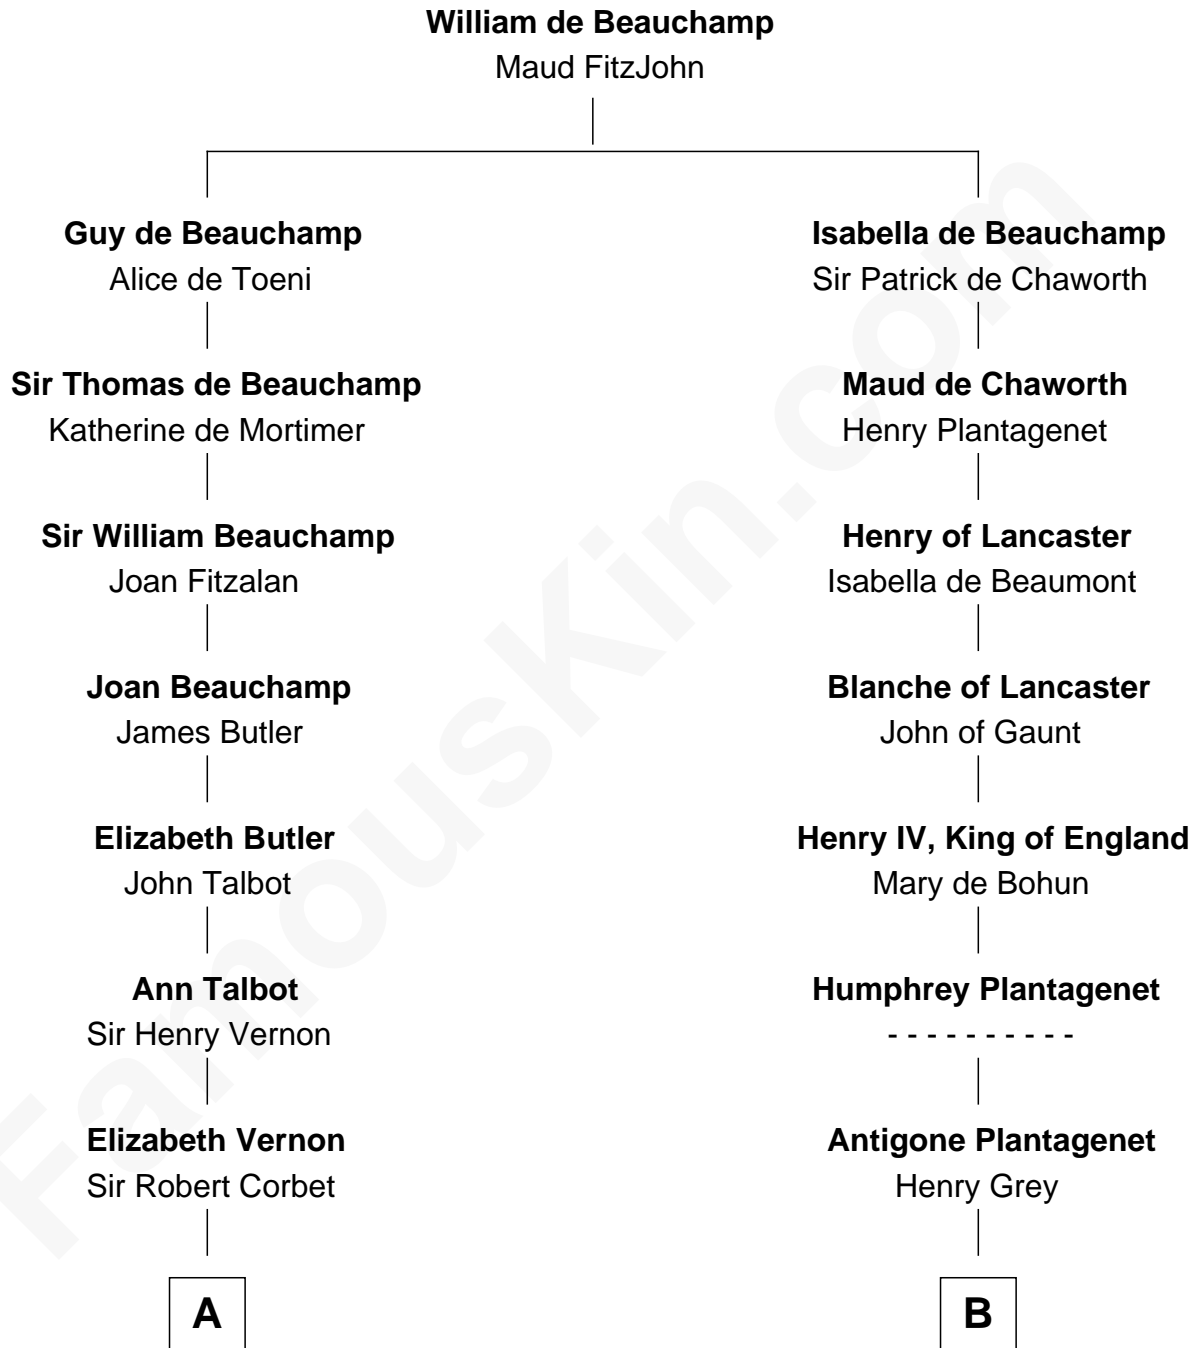

FamousKin.com Relationship Chart of

Nelson Rockefeller
41st U.S. Vice-President

21st cousin of

Orson Welles
Radio, Stage, and Movie Actor

C

Lucy Avery

Godfrey Lewis Rockefeller

William Avery Rockefeller

Eliza Davison

John Davison Rockefeller

Laura Celestia Spelman

John Davison Rockefeller

Abby Greene Aldrich

Nelson Rockefeller

41st U.S. Vice-President

D