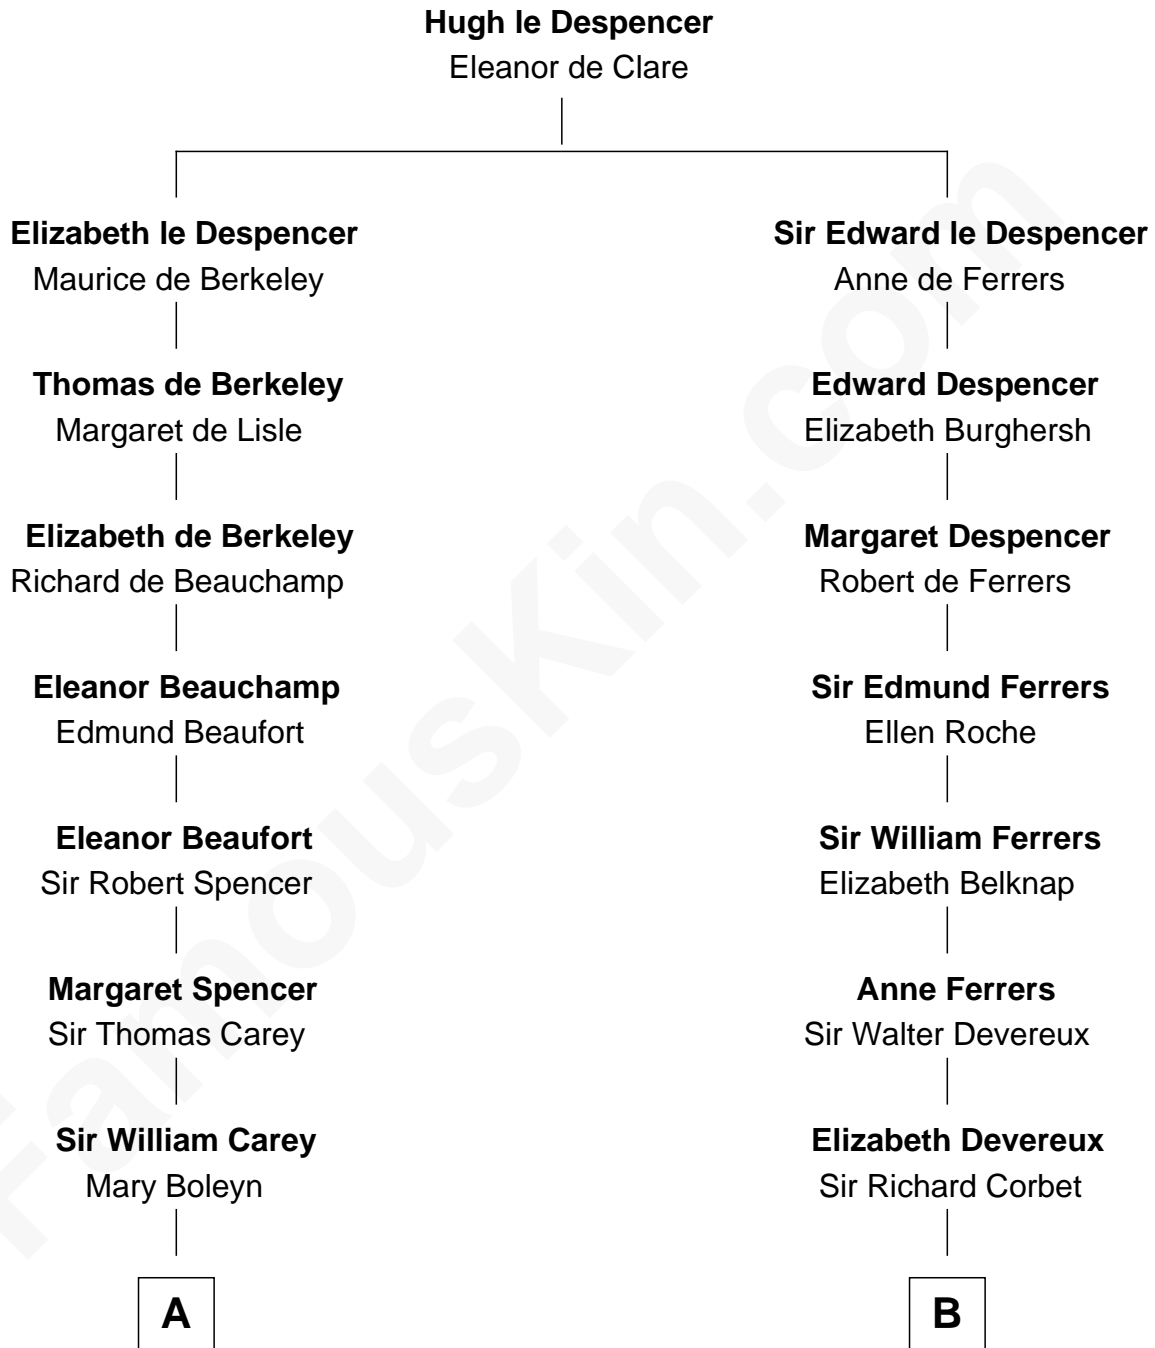

FamousKin.com Relationship Chart of

Nelson Rockefeller
41st U.S. Vice-President

20th cousin of

Orson Welles
Radio, Stage, and Movie Actor

C

William Avery Rockefeller

Eliza Davison

John Davison Rockefeller

Laura Celestia Spelman

John Davison Rockefeller

Abby Greene Aldrich

Nelson Rockefeller

41st U.S. Vice-President

D

Henry Hill Welles

Mary Putnam