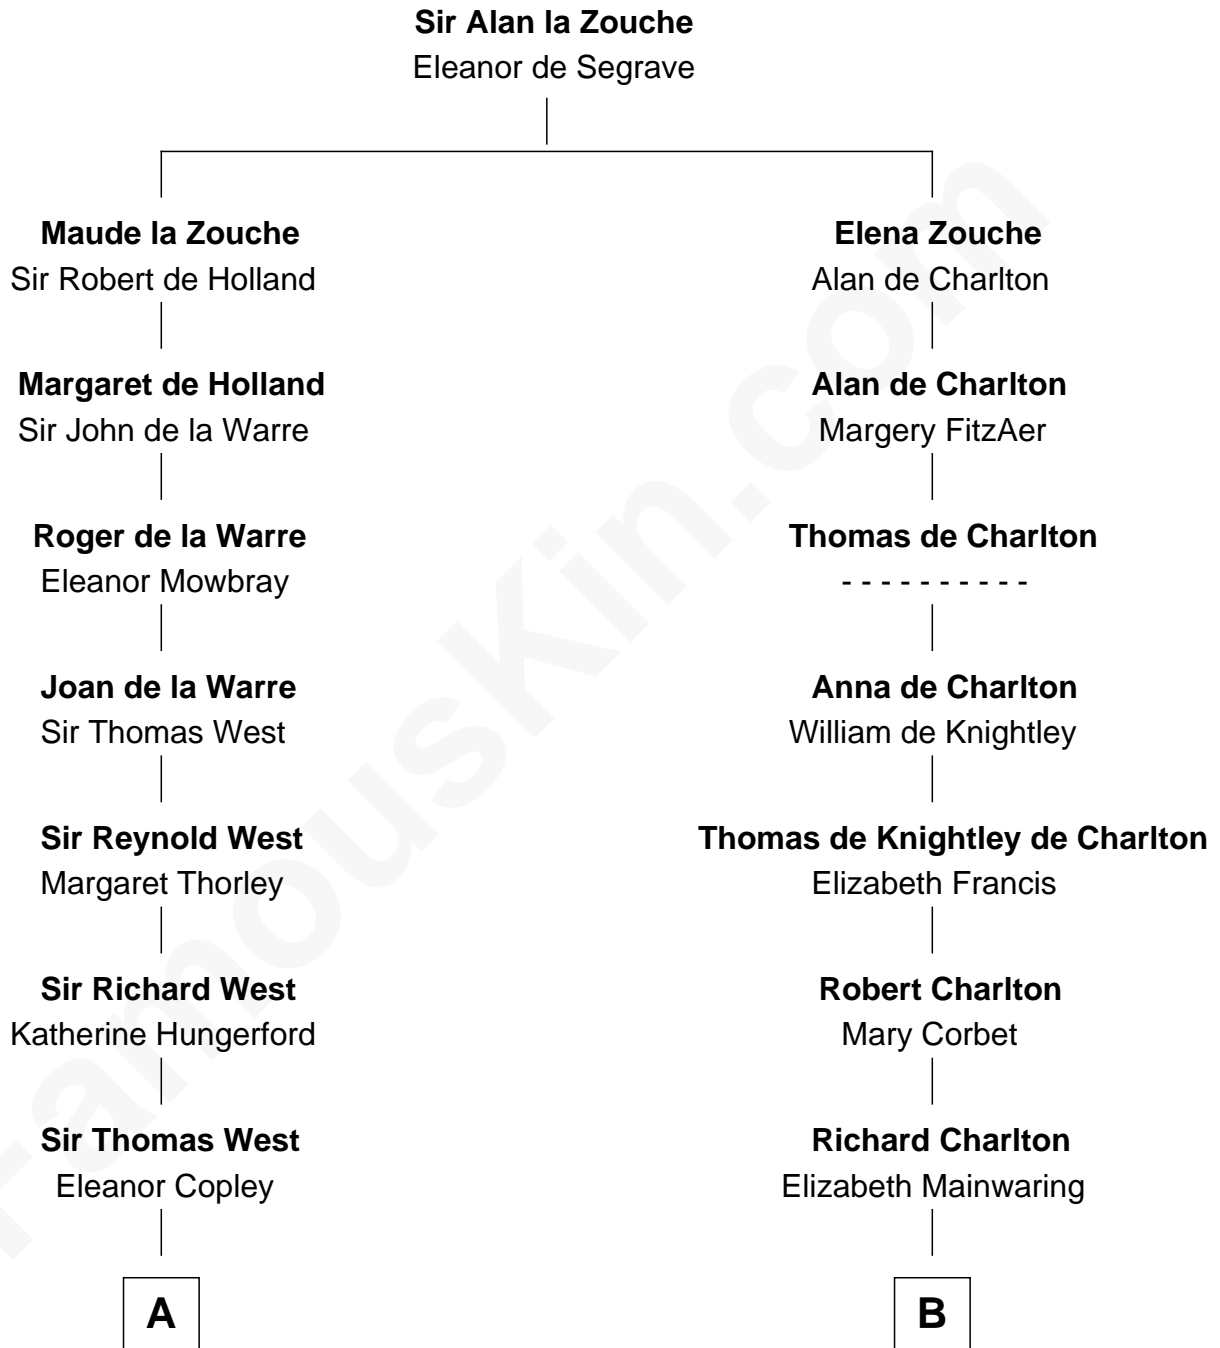

**FamousKin.com**  
**Relationship Chart of**  
**Nelson Rockefeller**  
*41st U.S. Vice-President*

**15th cousin 6 times removed of**

**John Hancock**  
*Signer of the Declaration of Independence*

**C**

—  
**Lucy Avery**

Godfrey Lewis Rockefeller

—  
**William Avery Rockefeller**

Eliza Davison

—  
**John Davison Rockefeller**

Laura Celestia Spelman

—  
**John Davison Rockefeller**

Abby Greene Aldrich

—  
**Nelson Rockefeller**

*41st U.S. Vice-President*

FamousKin.com