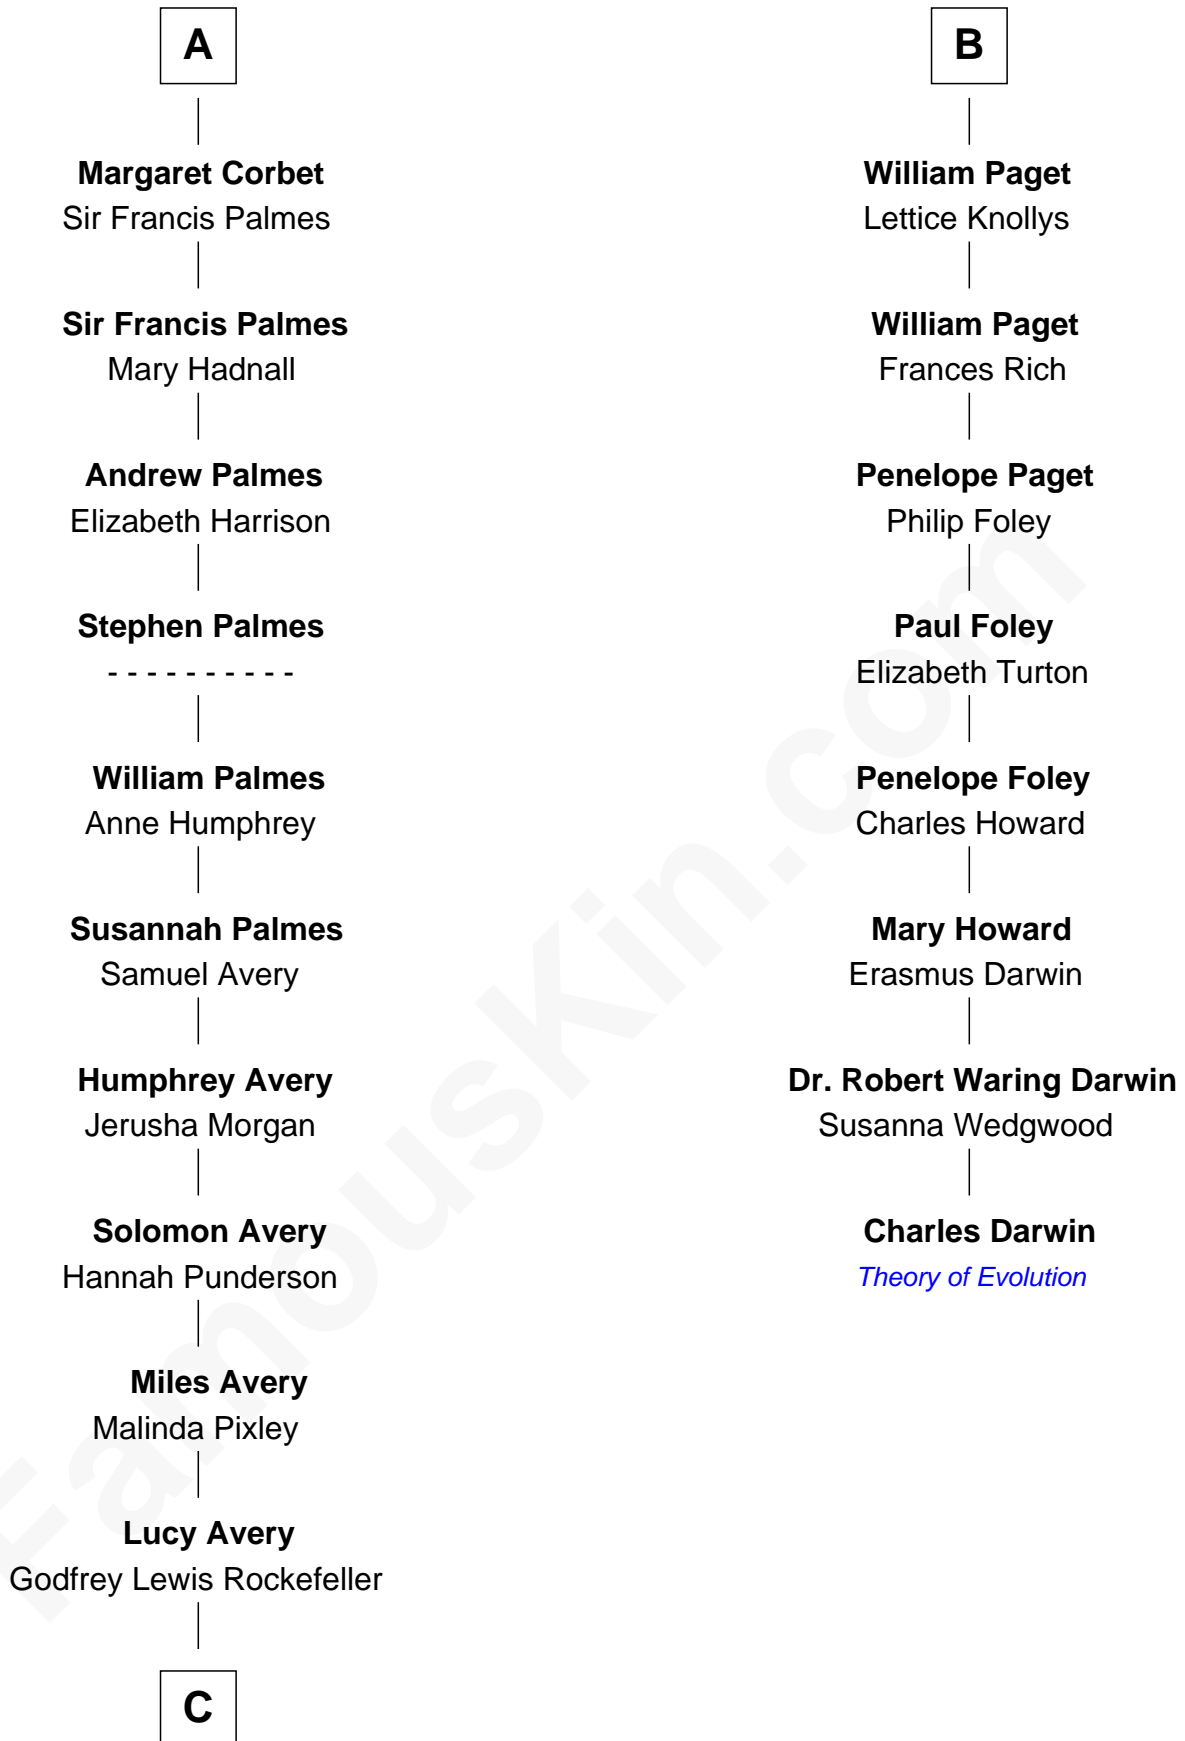

FamousKin.com Relationship Chart of

Nelson Rockefeller

41st U.S. Vice-President

14th cousin 6 times removed of

Charles Darwin

Theory of Evolution

Sir Hugh de Courtnay

Margaret de Bohun

Anne Wake

Sir John Courtenay

Joan Champernoun

Sir Philip Courtenay

Elizabeth Hungerford

Katherine Courtenay

Sir William Huddesfield

Elizabeth Huddesfield

Sir Anthony Poyntz

Margaret Poyntz

Sir John Newton

Nazareth Newton

Thomas Paget

B

C

|
William Avery Rockefeller

Eliza Davison

|
John Davison Rockefeller

Laura Celestia Spelman

|
John Davison Rockefeller

Abby Greene Aldrich

|
Nelson Rockefeller

41st U.S. Vice-President

FamousKin.com