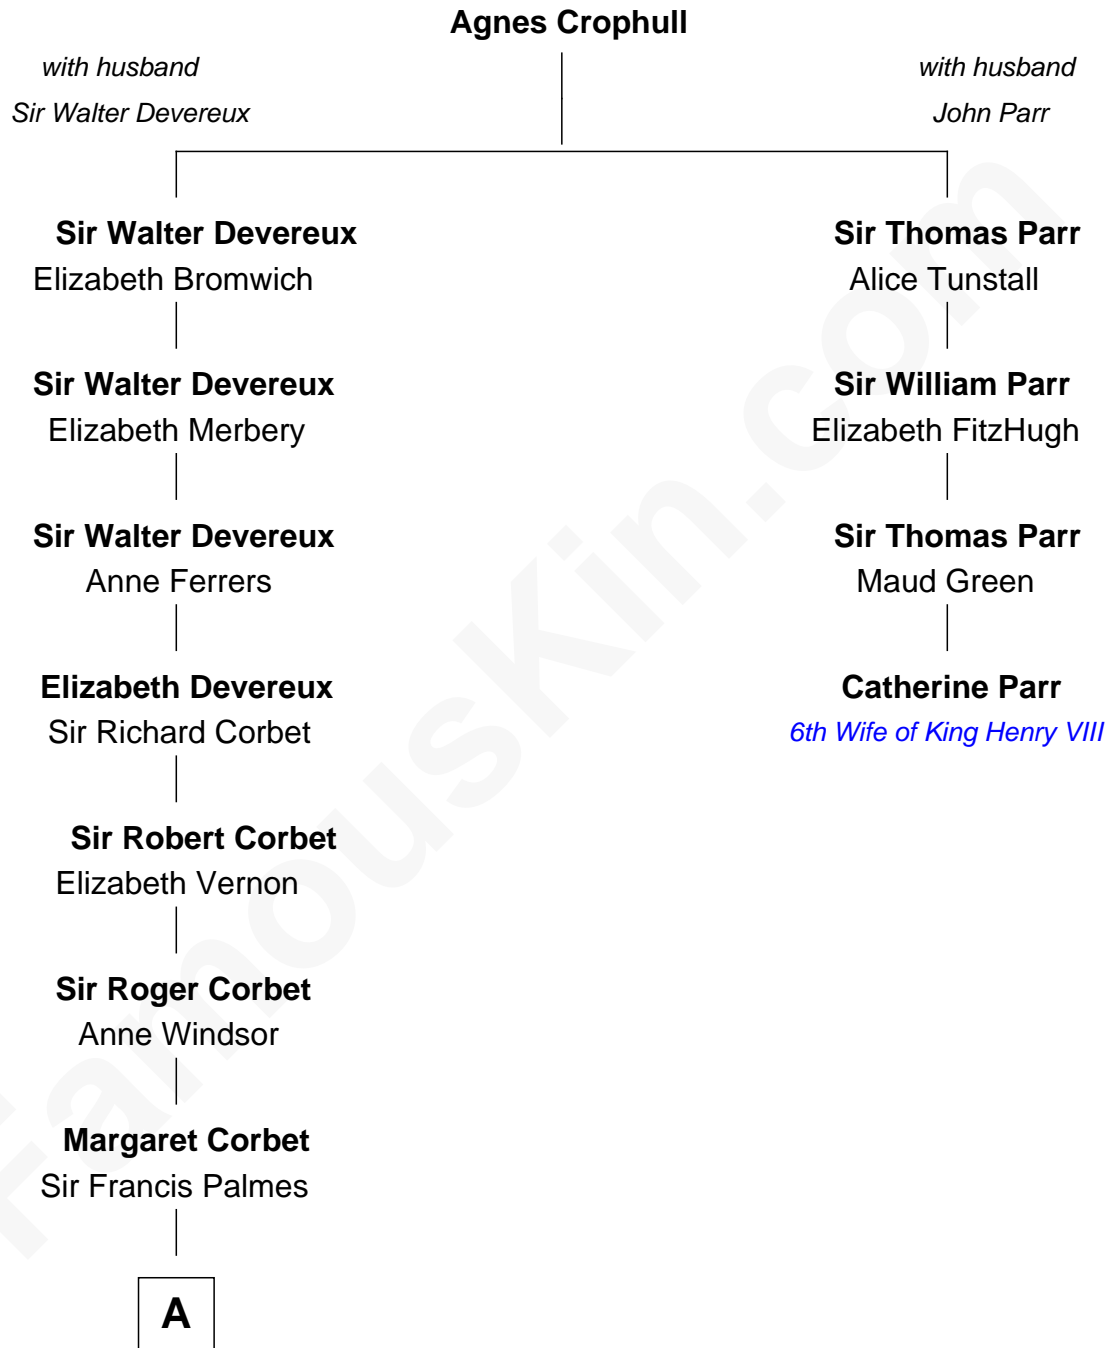

FamousKin.com Relationship Chart of

Nelson Rockefeller
41st U.S. Vice-President

3rd cousin 16 times removed of

Catherine Parr
6th Wife of King Henry VIII

B

John Davison Rockefeller

Laura Celestia Spelman

John Davison Rockefeller

Abby Greene Aldrich

Nelson Rockefeller

41st U.S. Vice-President

FamousKin.com