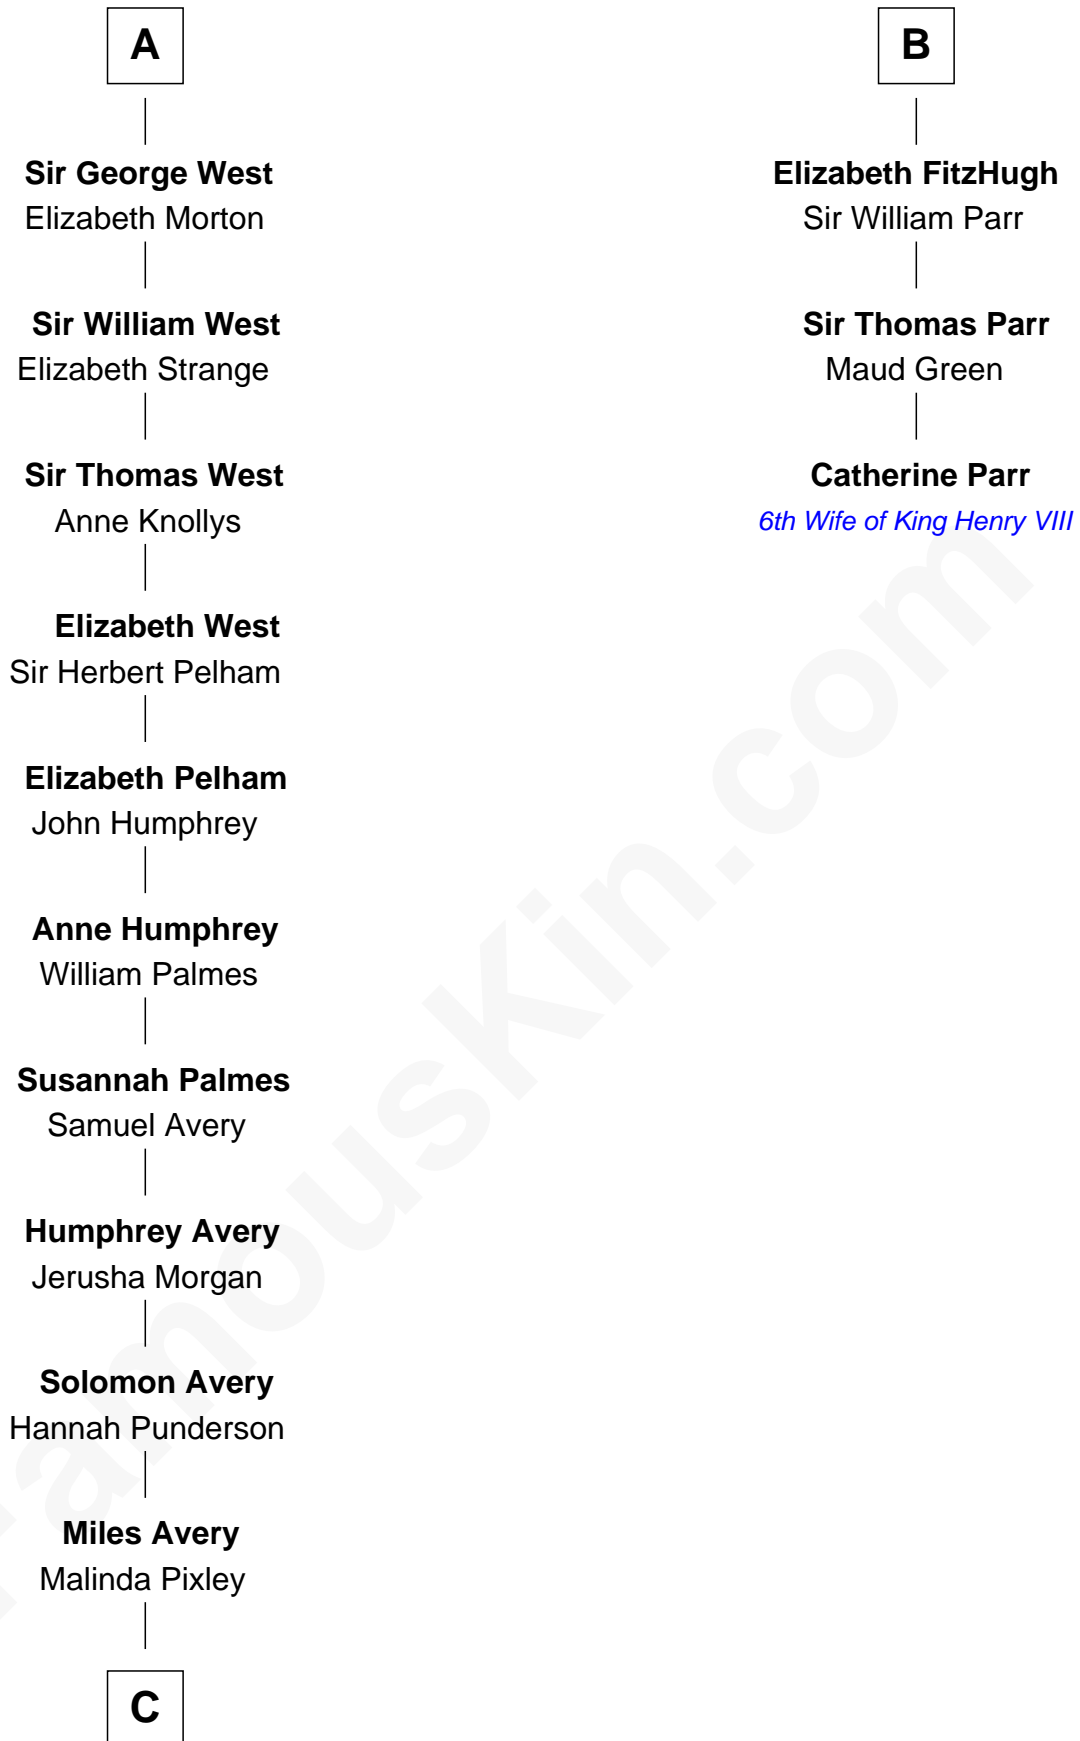

FamousKin.com Relationship Chart of

Nelson Rockefeller

41st U.S. Vice-President

9th cousin 12 times removed of

Catherine Parr

6th Wife of King Henry VIII

C

—
Lucy Avery

Godfrey Lewis Rockefeller

—
William Avery Rockefeller

Eliza Davison

—
John Davison Rockefeller

Laura Celestia Spelman

—
John Davison Rockefeller

Abby Greene Aldrich

—
Nelson Rockefeller

41st U.S. Vice-President

FamousKin.com