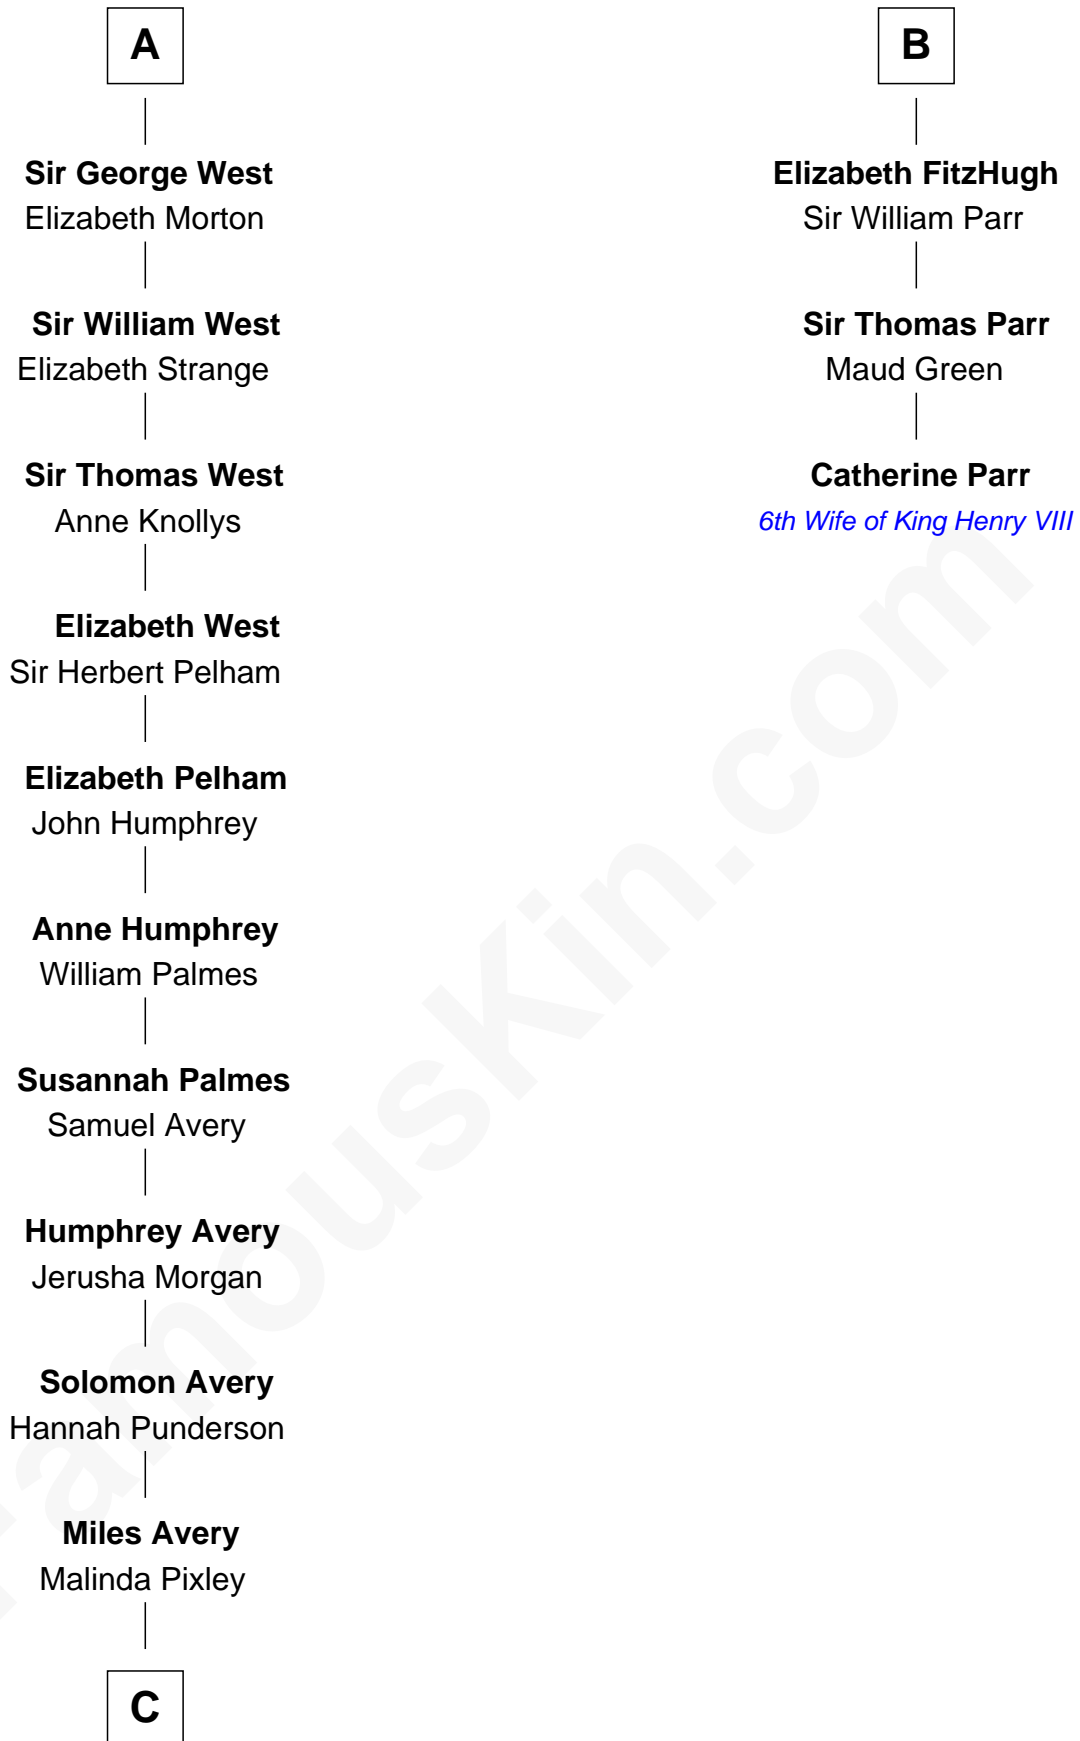

**FamousKin.com**  
**Relationship Chart of**  
**Nelson Rockefeller**  
*41st U.S. Vice-President*

9th cousin 12 times removed of

**Catherine Parr**  
*6th Wife of King Henry VIII*

**C**

—  
**Lucy Avery**

Godfrey Lewis Rockefeller

—  
**William Avery Rockefeller**

Eliza Davison

—  
**John Davison Rockefeller**

Laura Celestia Spelman

—  
**John Davison Rockefeller**

Abby Greene Aldrich

—  
**Nelson Rockefeller**

*41st U.S. Vice-President*

FamousKin.com