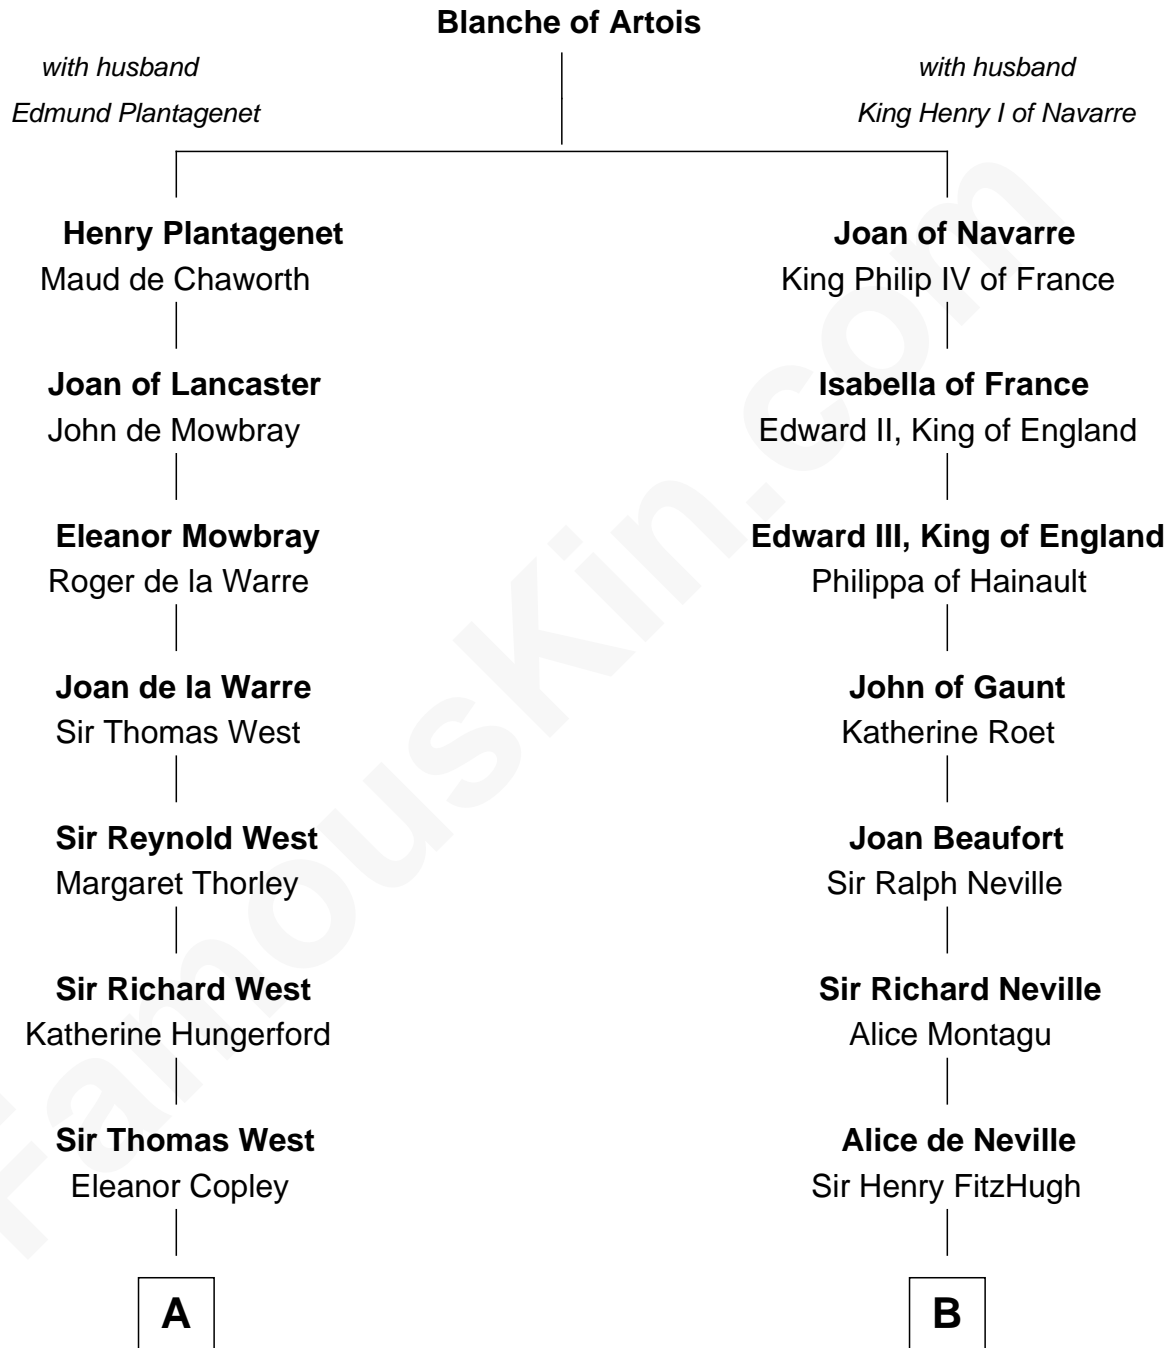

**FamousKin.com**  
**Relationship Chart of**  
**Nelson Rockefeller**  
*41st U.S. Vice-President*

9th cousin 12 times removed of

**Catherine Parr**  
*6th Wife of King Henry VIII*

**C**

—  
**Lucy Avery**

Godfrey Lewis Rockefeller

—  
**William Avery Rockefeller**

Eliza Davison

—  
**John Davison Rockefeller**

Laura Celestia Spelman

—  
**John Davison Rockefeller**

Abby Greene Aldrich

—  
**Nelson Rockefeller**

*41st U.S. Vice-President*

FamousKin.com