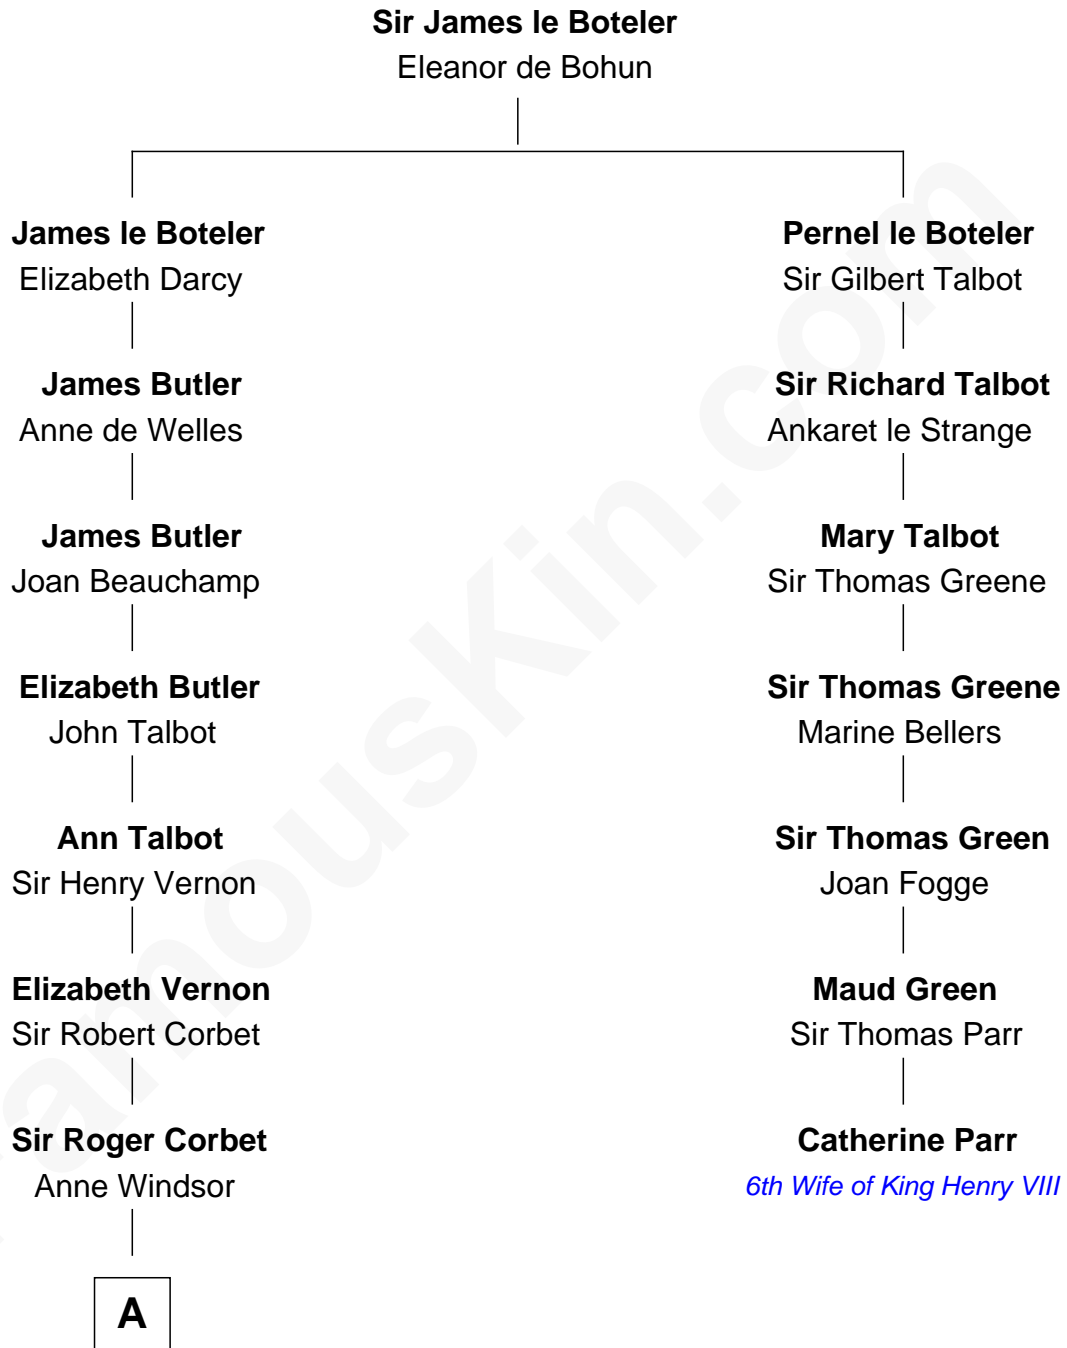

FamousKin.com Relationship Chart of

Nelson Rockefeller
41st U.S. Vice-President

6th cousin 14 times removed of

Catherine Parr
6th Wife of King Henry VIII

A

Margaret Corbet
Sir Francis Palmes

Sir Francis Palmes
Mary Hadnall

Andrew Palmes
Elizabeth Harrison

Stephen Palmes

William Palmes
Anne Humphrey

Susannah Palmes
Samuel Avery

Humphrey Avery
Jerusha Morgan

Solomon Avery
Hannah Punderson

Miles Avery
Malinda Pixley

Lucy Avery
Godfrey Lewis Rockefeller

B

B

|
William Avery Rockefeller

Eliza Davison

|
John Davison Rockefeller

Laura Celestia Spelman

|
John Davison Rockefeller

Abby Greene Aldrich

|
Nelson Rockefeller

41st U.S. Vice-President

FamousKin.com