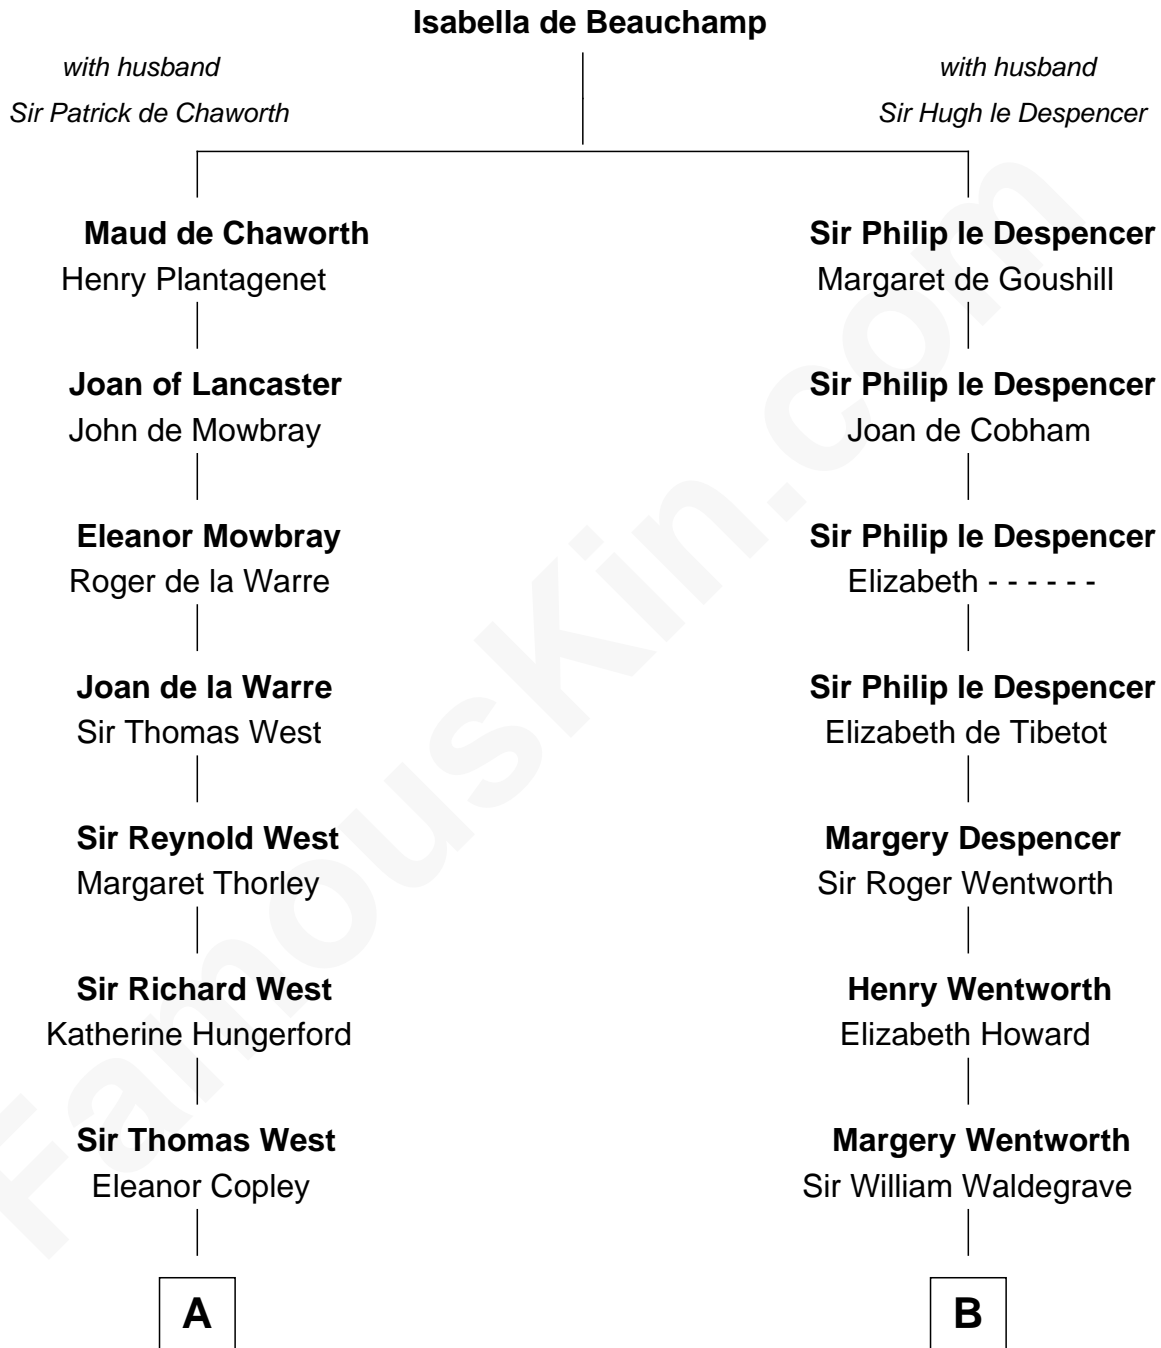

FamousKin.com Relationship Chart of

Nelson Rockefeller
41st U.S. Vice-President

21st cousin of

Jake Gyllenhaal
Movie Actor

C

Lucy Avery
Godfrey Lewis Rockefeller

William Avery Rockefeller
Eliza Davison

John Davison Rockefeller
Laura Celestia Spelman

John Davison Rockefeller
Abby Greene Aldrich

Nelson Rockefeller
41st U.S. Vice-President

D

Anders Leonard Gyllenhaal
Selma Amanda Nelson

Leonard Ephraim Gyllenhaal
Philo Pendleton

Hugh Anders Gyllenhaal
Virginia Lowrie Childs