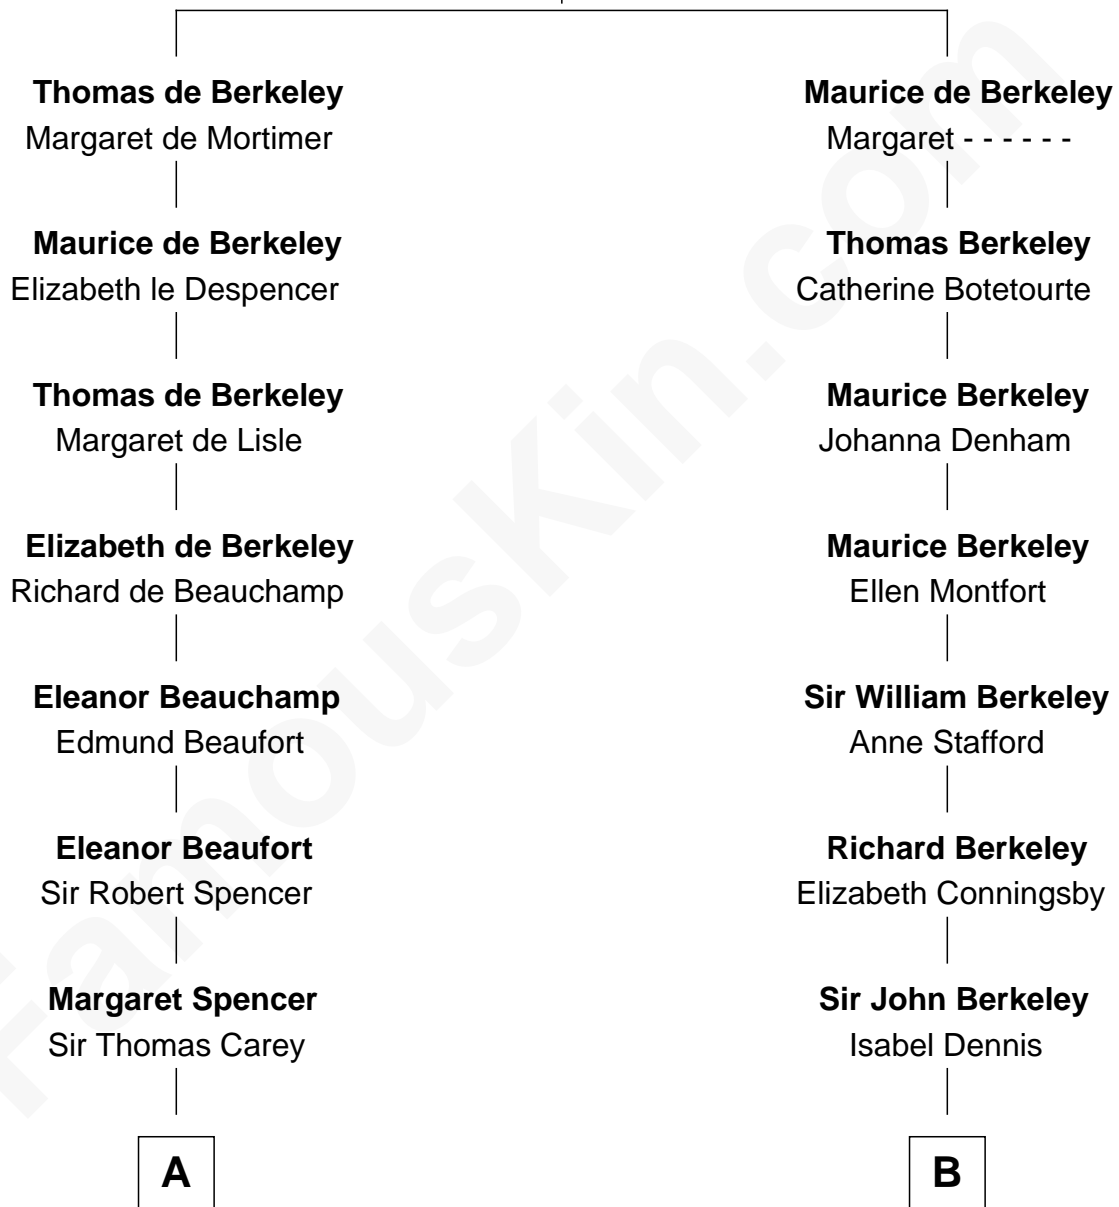

# FamousKin.com Relationship Chart of

**Nelson Rockefeller**  
41st U.S. Vice-President

18th cousin 3 times removed of

**Jack London**

Author of "The Call of the Wild"

**Sir Maurice de Berkeley**  
Eve la Zouche

**C**

**Lucy Avery**

Godfrey Lewis Rockefeller

**William Avery Rockefeller**

Eliza Davison

**John Davison Rockefeller**

Laura Celestia Spelman

**John Davison Rockefeller**

Abby Greene Aldrich

**Nelson Rockefeller**

*41st U.S. Vice-President*

**D**

**Flora Wellman**

William Henry Chaney

**Jack London**

*Author of "The Call of the Wild"*