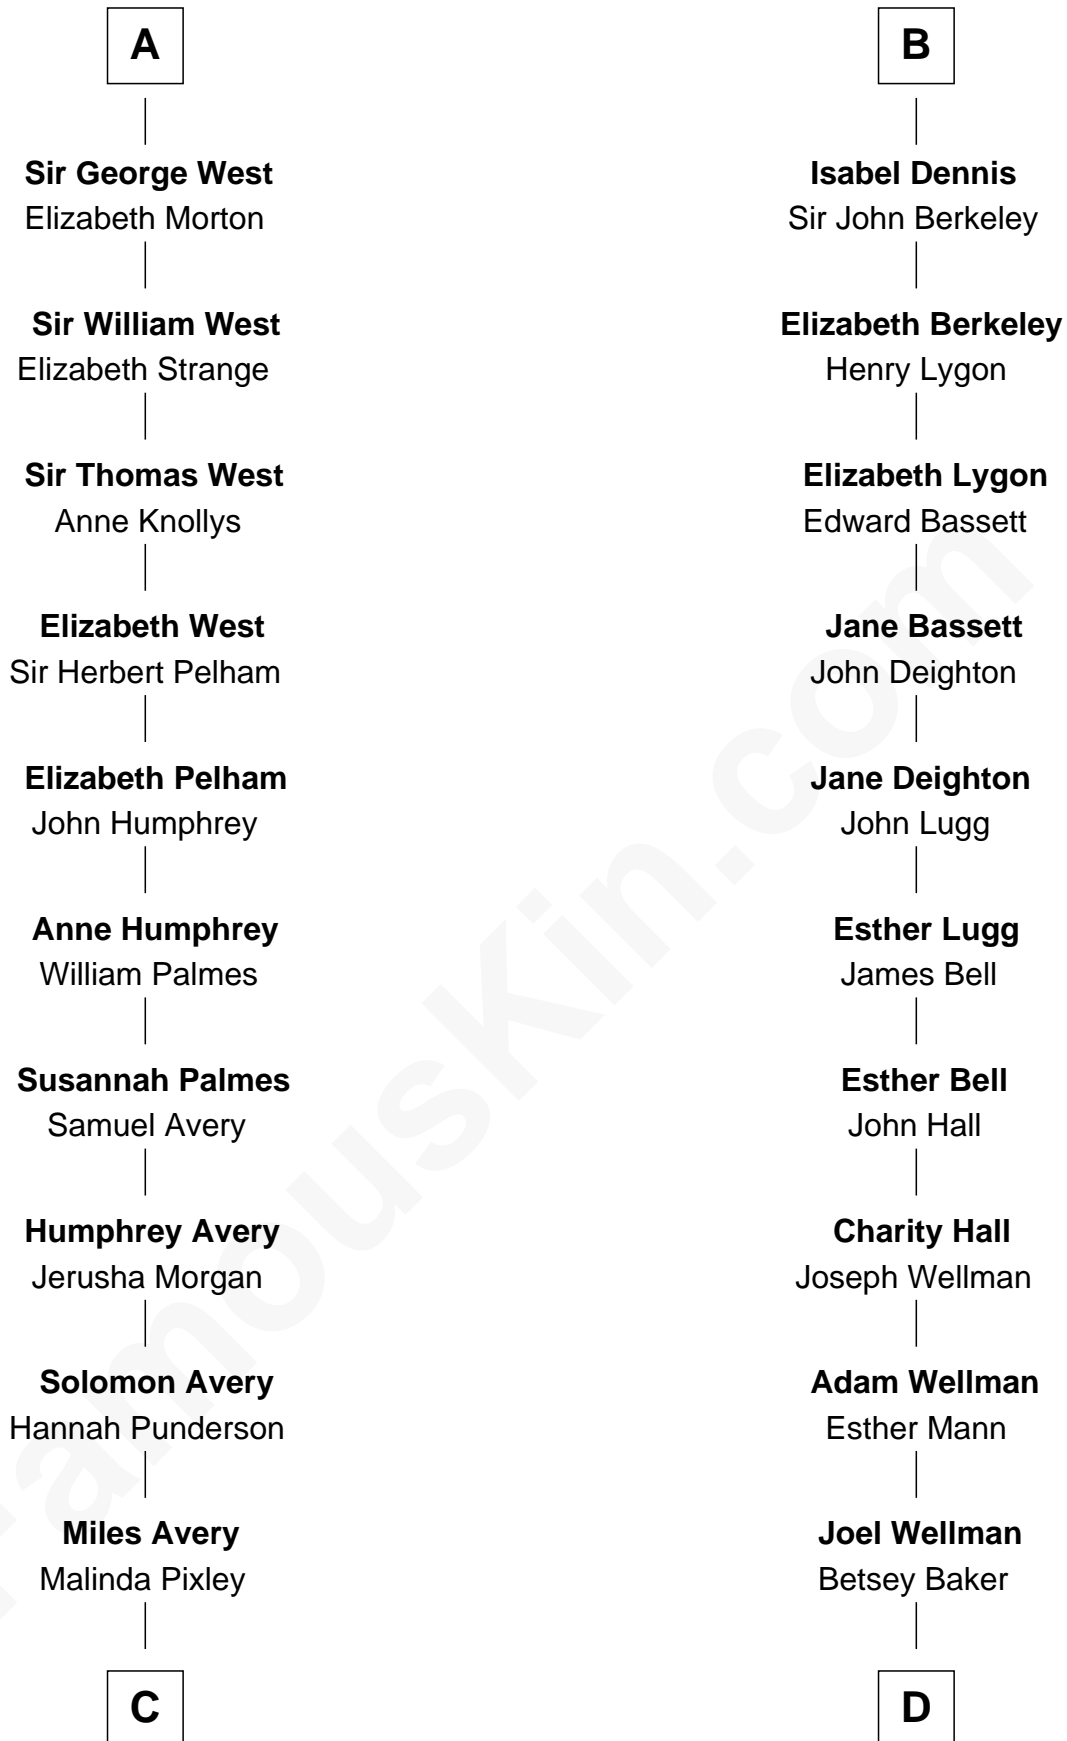

FamousKin.com Relationship Chart of

Nelson Rockefeller

41st U.S. Vice-President

19th cousin 2 times removed of

Jack London

Author of "The Call of the Wild"

Sir Roger de Mowbray

Roese de Clare

Sir John de Mowbray

Aline de Braiose

John de Mowbray

Joan of Lancaster

Eleanor Mowbray

Roger de la Warre

Joan de la Warre

Sir Thomas West

Aline de Braiose

John de Mowbray

Joan of Lancaster

John de Mowbray

Elizabeth de Segrave

Sir Thomas Mowbray

Elizabeth Fitzalan

Isabel Mowbray

Sir James Berkeley

Maurice Berkeley

Isabel Mead

Anne Berkeley

Sir William Dennis

B

C

Lucy Avery