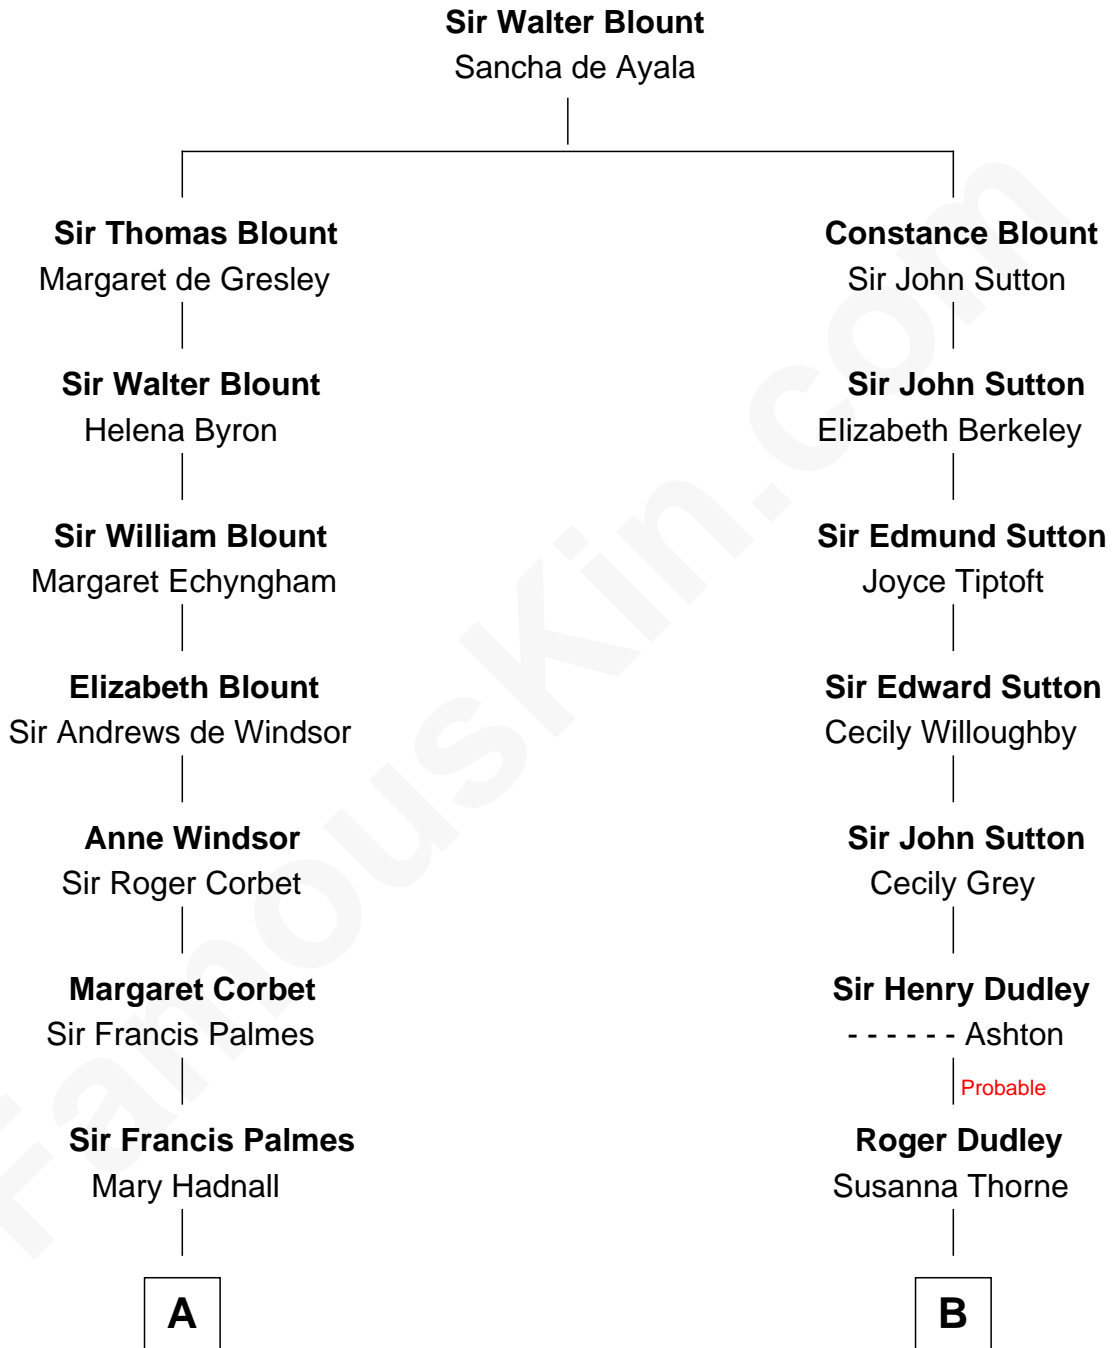

FamousKin.com
Relationship Chart of
Nelson Rockefeller
41st U.S. Vice-President

16th cousin 2 times removed of
John Kerry
68th U.S. Secretary of State

C

—
John Davison Rockefeller

Abby Greene Aldrich

—
Nelson Rockefeller

41st U.S. Vice-President

FamousKin.com